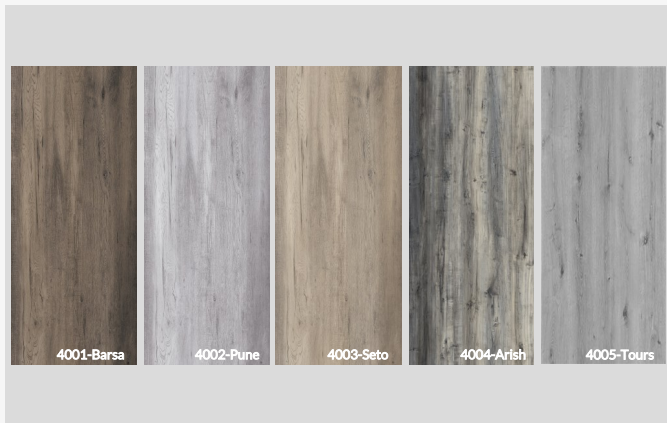

SEOUL

Loose lay Flooring

HOME'S PRO

- 5mm Thickness (Wear Layer = 0.5mm or 20mil)
- 7.36" Width x 48.31" Length - Textured finish
- Limited 30 Years Residential / 10 Years Commercial Warranty

- 20 mil wear layer durable scratch resistance
- Loose lay easy installation & Install on all levels
- UV Resistant
- Virgin material with fiberglass Micro V bevel 4 sides
- 6 Variation in each color.
- High resistance to direct sunlight.