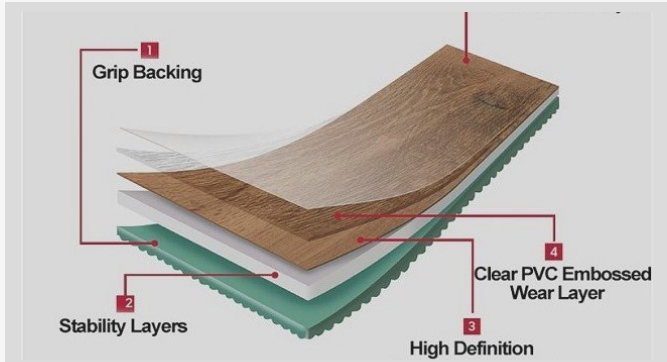

SEOUL

Loose lay Flooring

HOME'S PRO

- 5mm Thickness (Wear Layer = 0.5mm or 20mil)
- 7.36" Width x 48.31" Length - Textured finish
- Limited 30 Years Residential / 10 Years Commercial Warranty

- 20 mil wear layer durable scratch resistance
- Loose lay easy installation & Install on all levels
- UV Resistant
- Virgin material with fiberglass Micro V bevel 4 sides
- 6 Variation in each color.
- High resistance to direct sunlight.

APPLICATION AREAS

DUE TO ITS DIVERSE FUNCTIONS, IT IS APPLICABLE TO A WIDE RANGE OF PLACES, SUCH AS HOME DECORATION, HOTELS, PUBLIC PLACES, EDUCATIONAL INSTITUTIONS, GYMS AND SO ON ARE PREFERRED.