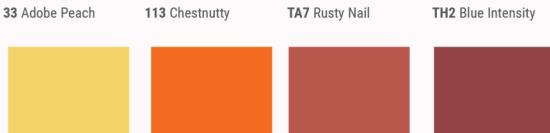

TG7 Canary   62 Tangerine Tango   TG8 Spicy Chip   TB6 Flame