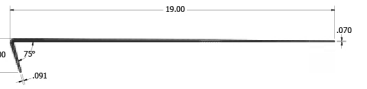

Angle Fit Rubber Tread Risers with Integrated Risers

Angle Fit Rubber Stair Treads

Visually Impaired Color Solutions +

Grit Tape Color

Black: Grit tape contrasts with colors 01, 12, 21, 24, 27, 28, 29, 31, 32, 38, 41, 48, 55, 58, 59, 62, 71, 84, 106, 121, 129, 150, 151, 163, 190, 192, 280, 281, 282, 293, AGM, BRL, BRM, CGL, CGM, CPM, WGL, WGM, LA2, LA3, LA5, LA6, LA8, LB4, LB6, LC8, LC1, LC2, LC3, LC4, LC5, LC6, LC7, LD1, LD2, LD4, LD5, LD7, LE1, LE3, LE7, LE2, LE4, LE5, LE8, LE9, LG1, LG3, LG8, LH3, LH7, LJ1, LJ2, LJ3, LJ5, LJ7, LJ8, LJ9, LK1, TB6, TG2, TG3, TG5, TG6, TG7, TG8, TH1