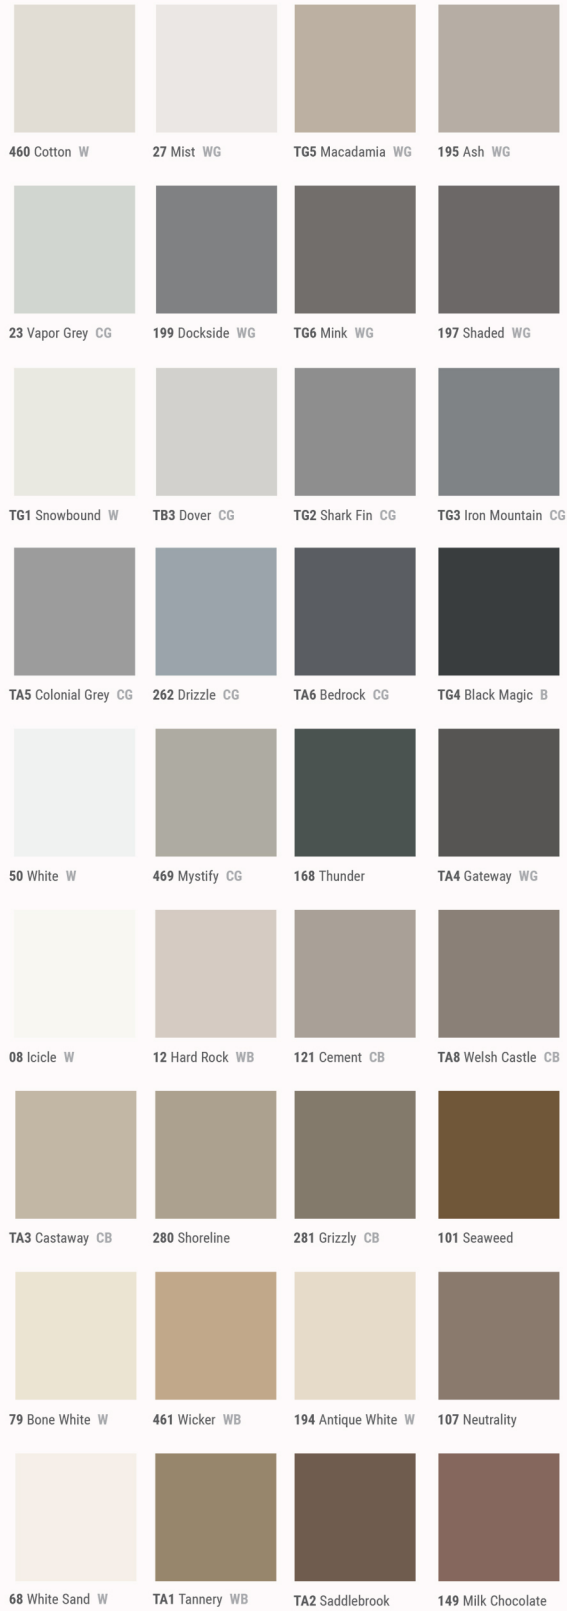

Angle Fit Rubber Tread Risers with Integrated Risers