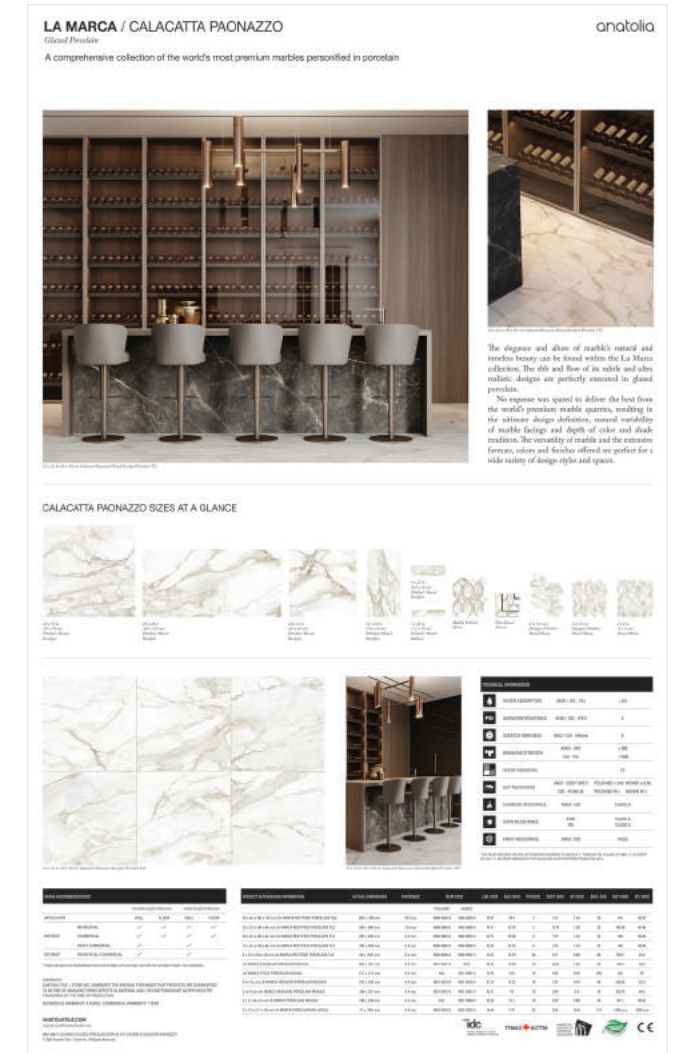

CALACATTA PAONAZZO

DISPLAY BOARDS

PICTURED BELOW
La Marca Arabescato Display Board with a sampling of sizes, formats and finishes

Anatolia has designed a premium, compact and efficient display board that allows for it to be easily picked up and moved around for design discussions with clients. The front of the board displays a variety of formats and both polished and honed finishes. The back of the board features elegant and refined rooms scenes specific to each tile color for inspiration.

The La Marca Floor Display includes 11 Display Boards with one for each marble design and one for each multi dimensional water jet mosaic.

20.5 x 33.4 in (52 x 85 cm)

DISPLAY BOARD SETS

ITEM CODE	ITEM DESCRIPTION	CONTENTS
9902-0980-0	LA MARCA GLAZED PORCELAIN DISPLAY BOARD SET - PART 1	3 DISPLAY BOARDS FOR COLORS PARADISO ARGENTO, TRAVERTINO INSTRATA, STATUARIO NUOVO
9902-0981-0	LA MARCA GLAZED PORCELAIN DISPLAY BOARD SET - PART 2	3 DISPLAY BOARDS FOR COLORS ONYX NUVOLATO, CARRARA GIOIA, CALACATTA PAONAZZO
9902-0982-0	LA MARCA GLAZED PORCELAIN DISPLAY BOARD SET - PART 3	3 DISPLAY BOARDS FOR COLORS STATUARIETTO, ARABESCATO, NERO VENATO
9902-0983-0	LA MARCA GLAZED PORCELAIN DISPLAY BOARD SET - PART 4	2 DISPLAY BOARDS FOR PICCO AND MODELLA WATERJET MOSAICS