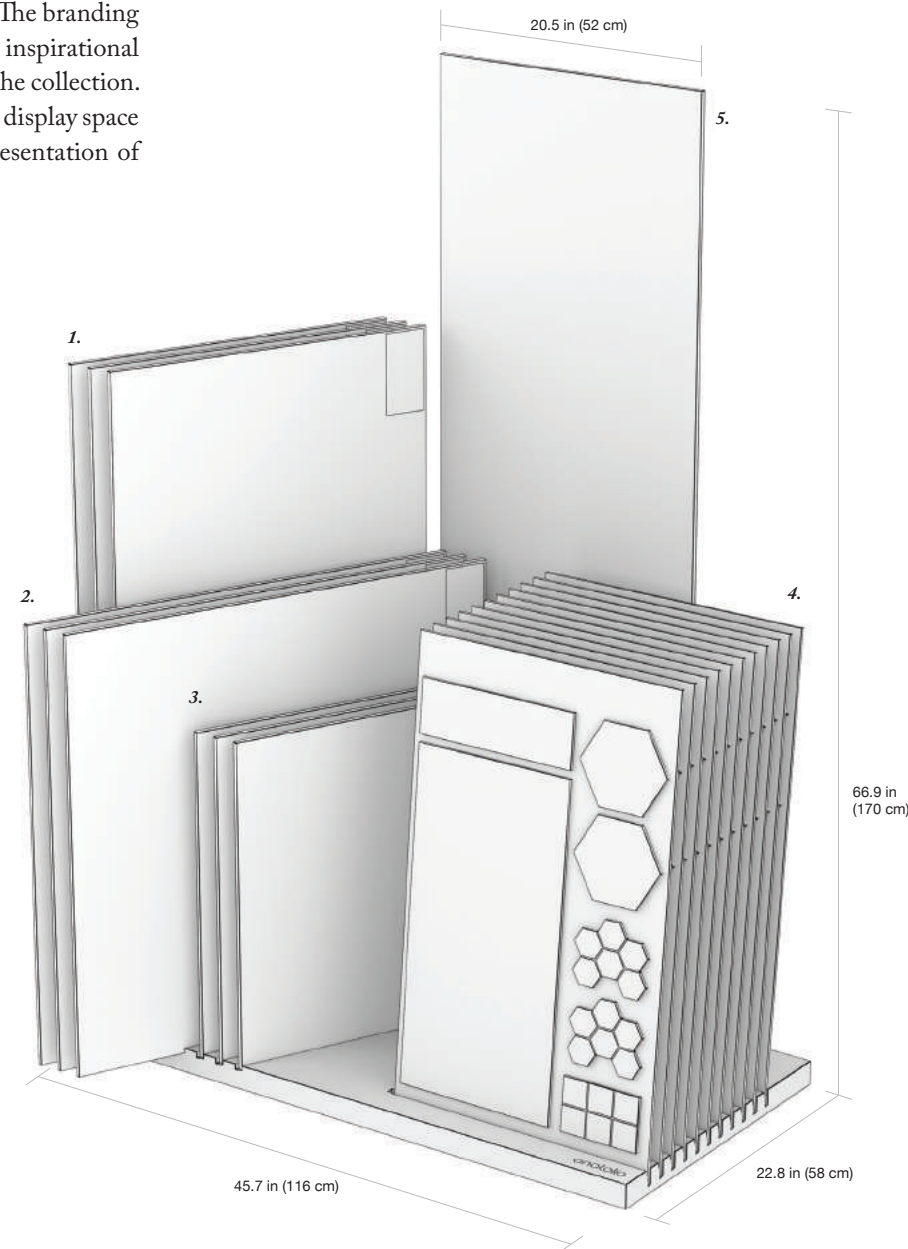

FLOOR DISPLAY

La Marca's beauty is brought to life in a floor display that features the largest tiles in the collection, display board sets and an inspirational branding panel. The large format tiles on the left allow customers to experience Anatolia's ultimate design definition and depth of color and shade rendition. The display board sets on the right feature various tile formats and finishes on the front of the board along with refined room scenes, tile variations and technical specifications on the back. The branding panel at the back provides a variety of elegant and inspirational room scenes along with the colors included within the collection. Furthermore, great care has been taken to maximize display space efficiency while providing the most motivating presentation of the La Marca collection.

- 1. 24 x 48 in (60 x 120 cm) Glazed Porcelain Tiles (3 in total)
- 2. 32 x 32 in (80 x 80 cm) Glazed Porcelain Tiles (3 in total)
- 3. 24 x 24 in (60 x 60 cm) Glazed Porcelain Tiles (3 in total)
- 4. 20 x 33 in (51 x 84 cm) Display Boards (11 in total)
- 5. 20.5 x 67 in (52 x 170 cm) Branding Panel (1 in total)

FLOOR DISPLAY KIT

ITEM CODE	ITEM DESCRIPTION	CONTENTS
9901-0060-0	LA MARCA DISPLAY BOARD KIT	5 SAMPLE TILE SETS (9 TILES IN TOTAL), 4 DISPLAY BOARD SETS (11 BOARDS IN TOTAL), 1 DISPLAY BASE (2 PARTS) AND 1 BRANDING PANEL