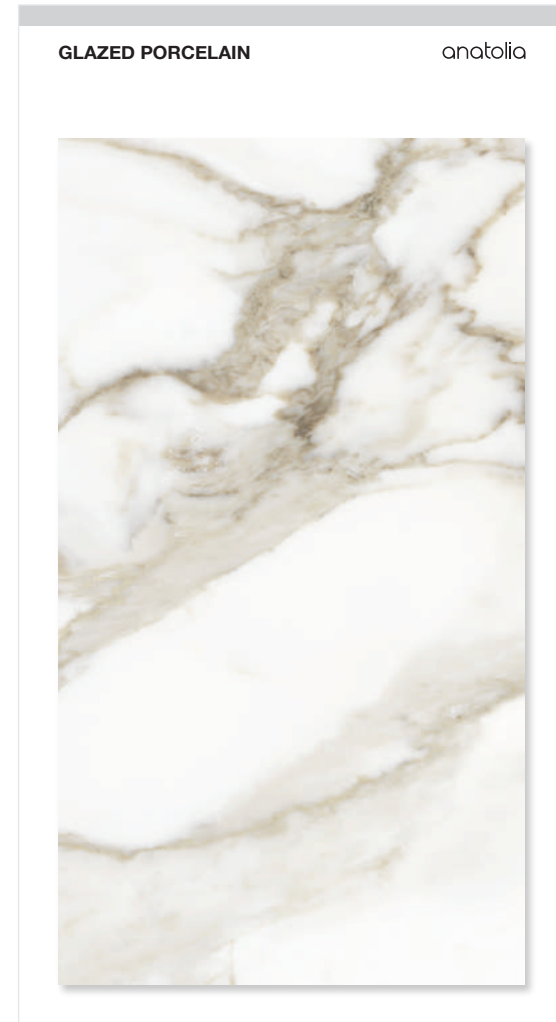

SAMPLE CHIPS

Sample chips are an essential tool to bring mood boards to life and inspire a cohesive design space. They need to be relatively small and yet contain all of the critical design and collection specifications needed.

Anatolia has created a new sample chip program that categorizes sample chips into color coded material types, includes

a sample chip affixed to an elegant backer card and includes all of the key technical information and formats for that color on its back label. A premium sample chip box is currently being developed to easily and beautifully store, organize, and carry sample chips to meetings. For the La Marca collection there are 18 sample chips; one for each color and finish.

Backer Board Size: 3.25 x 6 in (8.25 x 15.25 cm)
Chip Size: 2.75 x 5 in (6.98 x 12.7 cm)