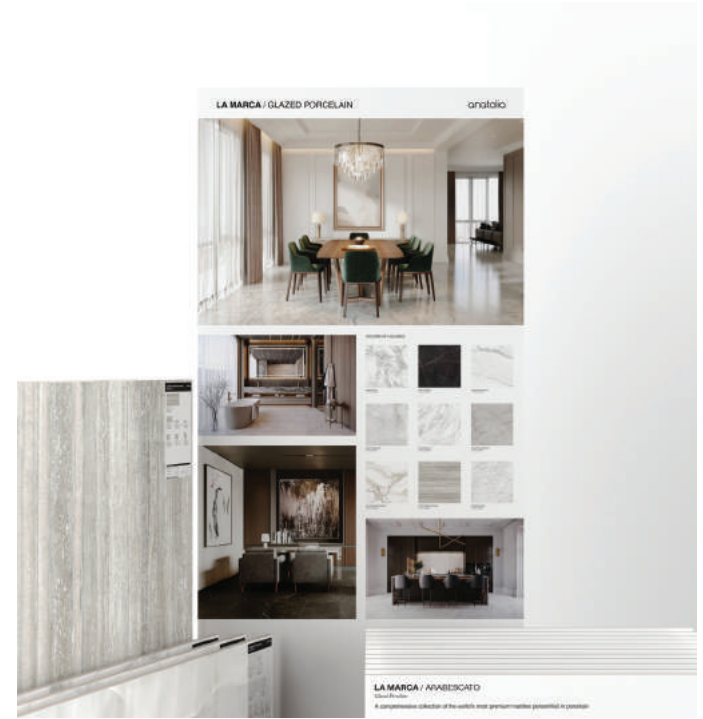

LA MARCA / GLAZED PORCELAIN

Merchandising

anatolia

LA MARCA / GLAZED PORCELAIN
 The elegance and allure of marble's natural and timeless beauty can be found within the La Marca collection. The ebb and flow of its subtle and ultra realistic design is perfectly executed in glazed porcelain.

Side angle view of large scale tiles accentuates the beauty and impeccable quality of the designs.

Inspirational branding panel draws consumers' attention with luxurious room scenes and colors at a glance.

FLOOR DISPLAY

La Marca's beauty is brought to life in a floor display that features the largest tiles in the collection, display board sets and an inspirational branding panel. The large format tiles on the left allow customers to experience Anatolia's ultimate design definition and depth of color and shade rendition. The display board sets on the right feature various tile formats and finishes on the front of the board along with refined room scenes, tile variations and technical specifications on the back. The branding panel at the back provides a variety of elegant and inspirational room scenes along with the colors included within the collection. Furthermore, great care has been taken to maximize display space efficiency while providing the most motivating presentation of the La Marca collection.

- 1. 24 x 48 in (60 x 120 cm) Glazed Porcelain Tiles (3 in total)
- 2. 32 x 32 in (80 x 80 cm) Glazed Porcelain Tiles (3 in total)
- 3. 24 x 24 in (60 x 60 cm) Glazed Porcelain Tiles (3 in total)
- 4. 20 x 33 in (51 x 84 cm) Display Boards (11 in total)
- 5. 20.5 x 67 in (52 x 170 cm) Branding Panel (1 in total)