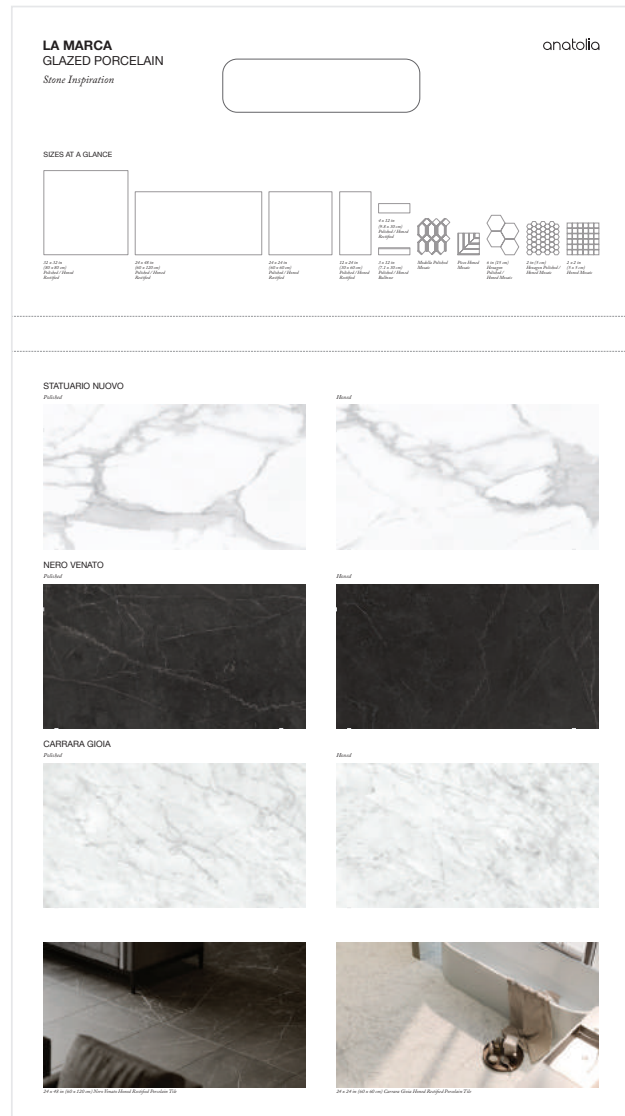

A&D BOARDS

Today's A&D community and dealer network has very limited space in their design libraries and customer showrooms. Therefore, Anatolia wanted to reinvent the typical contractor board and architectural binder by combining them into one multipurpose and space efficient merchandising tool.

Once opened up the board acts like a traditional contractor

board with an easy to hold handle with all the information needed to make design decisions. On the front are sizes and finishes at a glance along with color chips and room renders. On the back are all of the critical technical specifications needed to specify a design space along with room scenes for inspiration.

This unique to Anatolia A&D board sits on shelf folded with a book like spine that clearly identifies the collection name, material type and corresponding inspiration for the collection. When pulled out slightly, one can easily see the collection's colors at a glance.

The La Marca collection has three colors in two finishes per A&D Board for a total of nine colors in two finishes across three A&D Boards.

11.77 x 21.18 in (30 x 53.8 cm)

A&D BOARD SETS

ITEM CODE	ITEM DESCRIPTION	CONTENTS
9902-1027-0	LA MARCA GLAZED PORCELAIN A&D BOARD 1	1 A&D BOARD FOR COLORS STATUARIO NUOVO, NERO VENATO, CARRARA GIOIA
9902-1028-0	LA MARCA GLAZED PORCELAIN A&D BOARD 2	1 A&D BOARD FOR COLORS PARADISO ARGENTO, STATUARIETTO, CALACATTA PAONAZZO
9902-1029-0	LA MARCA GLAZED PORCELAIN A&D BOARD 3	1 A&D BOARD FOR COLORS ONYX NUVOLATO, ARABESCATO, TRAVERTINO INSTRATA