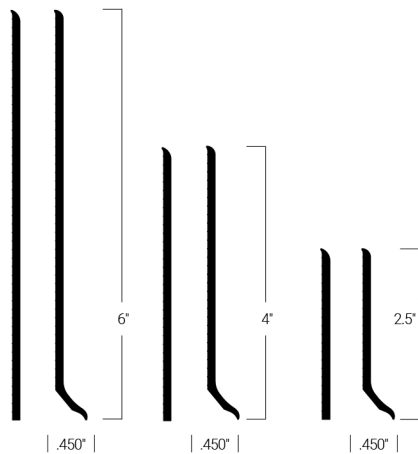

### TRADITIONAL

3 standard heights: 2.5" (64 mm), 4" (102 mm), 6" (153 mm) or 4.5" (114 mm) inDC only

Available in Duracove Rubber (type TP) 1/8" (3.175 mm) and vinyl (type TV) .080" (2 mm) or 1/8" (3.175 mm)