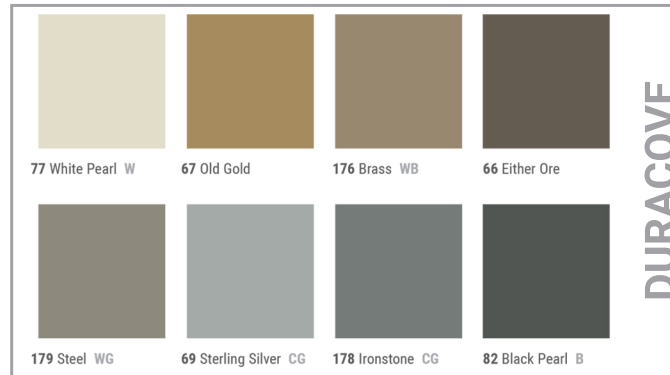

DURACOVE
RUBBER ONLY

Color plays a key role in the Tarkett Solution SPECTrum™. After all, color has the power to motivate students in the classroom or soothe healing patients. It can stimulate excitement at retail stores or enhance safety by preventing a bad fall. By coordinating all flooring and accessory solutions across a balanced, harmonized palette, you have the freedom to bring your spatial design ideas to life. Express your creativity through the kind of environments where happiness and productivity thrive together.

A New Color Experience:

Our newly refreshed Solid Color Palette includes 115 shades that meet the needs of today's interiors and coordinate with the rest of the Tarkett portfolio. The perfectly balanced palette includes Color Foundations— an array of warm and cool greys and beiges— as well as crisp whites, inspired colors and deep neutrals. We've carefully selected each sophisticated hue to provide a broad range of options for today's designs.

Color Foundations:

Color Foundations (CF) are neutral colors designed to coordinate over the entire Tarkett Solution SPECTrum, which includes carpet, rubber, vinyl sheet and tile, composition tile, linoleum, finishing borders (wall base), stair treads and accessories. CF neutrals include: WB (Warm Beige), CB (Cool Beige), WG (Warm Grey), CG (Cool Grey), B (Black), W (White), which let you switch colors within like groups, making it easier and faster to create your signature designs. There are hundreds of choices in six neutral palettes and one guarantee: You'll always have color coordinating options within each palette, now and into the future. Guaranteed.

Customization:

When you don't see the exact color you need, create it. Get started by contacting your local Tarkett representative. We offer customized colors in the quantity you want, when you want it!

ColorMatch®:

ColorMatch is a designer palette of 36 leading colors that offer coordinating colors across multiple products with no dye lots...ever! Our rigorous manufacturing and quality standards enable you to confidently mix and match a color across all Tarkett rubber and vinyl flooring products, finishing borders and finishing accessories.

Metallics:

The updated solid color palette includes eight metallic shades, providing another element of detail and visual interest to finish a space.

All colors shown in this card, including chips and photographs, approximate the actual flooring colors as accurately as possible.