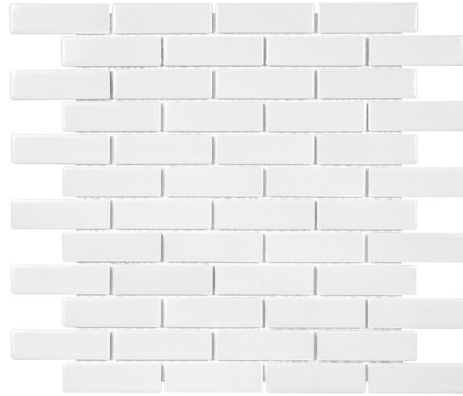

1" x 3" SOHO WHITE GLOSSY MINI BRICK PORCELAIN
MOSAICS 51-060