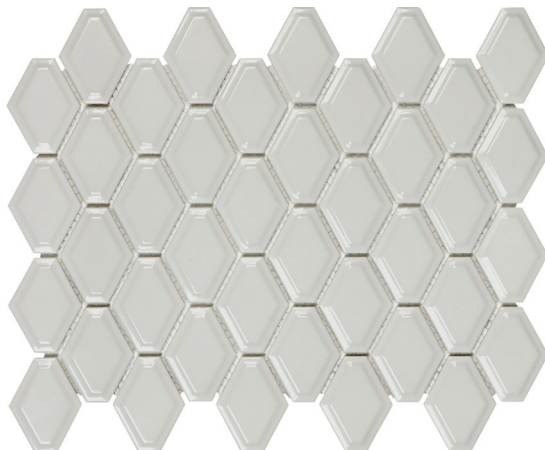

SOHO WARM GREY GLOSSY CONVEX LOFT PORCELAIN MOSAICS 51-052