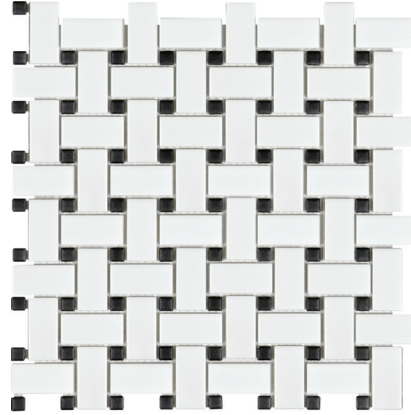

1" SOHO WHITE MATTE HEXAGON PORCELAIN MOSAICS

SOHO GLAZED CERAMIC AND PORCELAIN TILE

2" SOHO WHITE MATTE HEXAGON PORCELAIN MOSAICS 51-075

2" SOHO WHITE WITH BLACK MATTE HEXAGON PORCELAIN MOSAICS 51-076

4" SOHO WHITE MATTE OCTAGON WITH WHITE DOT PORCELAIN MOSAICS 51-095

4" SOHO WHITE MATTE OCTAGON WITH BLACK DOT PORCELAIN MOSAICS 51-096

2" x 2" SOHO WHITE MATTE WITH WHITE DOT PORCELAIN MOSAICS 51-080

2" x 2" SOHO WHITE MATTE WITH BLACK DOT PORCELAIN MOSAICS 51-081

SOHO GLAZED CERAMIC AND PORCELAIN TILE

SOHO WHITE MATTE WITH BLACK DOT PINWHEEL
PORCELAIN MOSAICS 51-085

SOHO WHITE MATTE WITH BLACK DOT BASKETWEAVE
PORCELAIN MOSAICS 51-090

SOHO WHITE MATTE WITH BLACK DOT BASKETWEAVE PORCELAIN MOSAICS

SOHO GLAZED CERAMIC AND PORCELAIN TILE