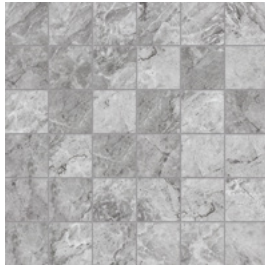

Trims

3 x 13 in / 7.8 x 33 cm
Bullnose
Matte 4002-0035-0

3 x 10 in / 7.5 x 25 cm
Bullnose
Glossy 4002-0036-0

Mosaic

2 x 2 in / 5 x 5 cm
Mosaic
Matte 4001-0019-0

13 x 13 in / 33 x 33 cm image variations

Malena, *Ivory*