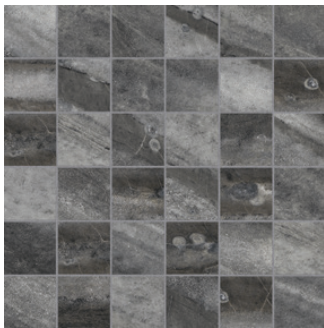

2" x 2" EVOLUTION CARBON HD PORCELAIN MOSAICS
69-208