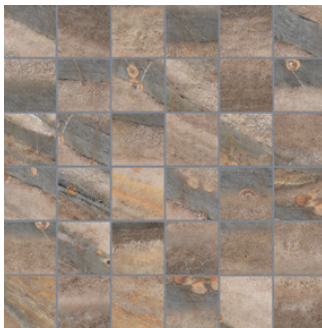

2" x 2" EVOLUTION EARTH HD PORCELAIN MOSAICS
69-209