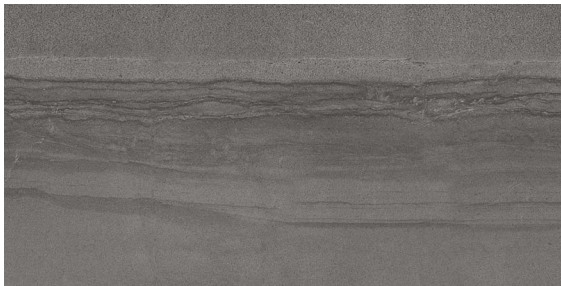

6" x 36" AMELIA CARBON HD RECTIFIED PORCELAIN TILE
MATTE 62-725

12" x 24" AMELIA CARBON HD PORCELAIN TILE
POLISHED RECTIFIED 69-865, MATTE 69-071