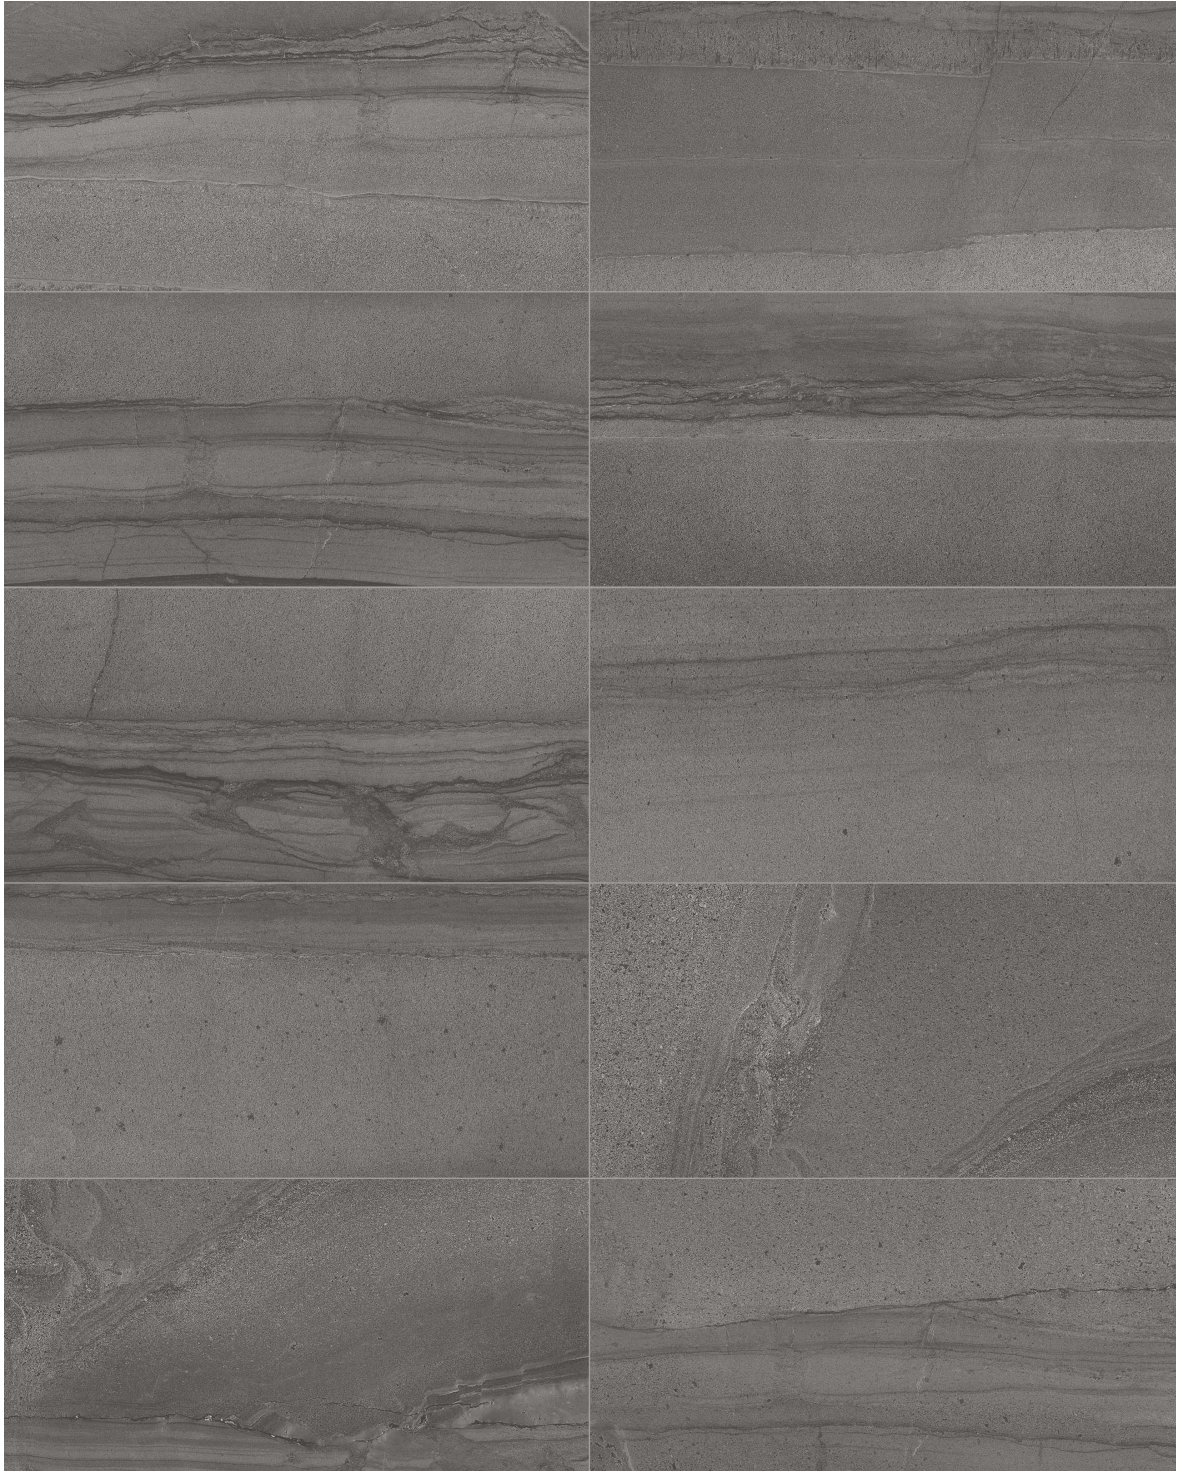

3" x 12" AMELIA SMOKE HD PORCELAIN BULLNOSE
POLISHED 69-868, MATTE 69-078

AMELIA HD PORCELAIN TILE

12" x 24" AMELIA CARBON HD PORCELAIN TILE