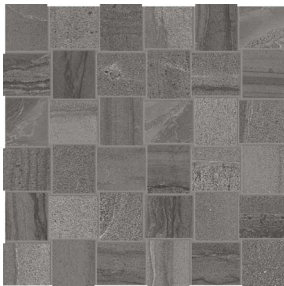

## AMELIA HD PORCELAIN TILE

18" x 36" AMELIA CARBON HD RECTIFIED PORCELAIN TILE  
MATTE 68-307

6" x 36" AMELIA CARBON HD RECTIFIED PORCELAIN TILE  
MATTE 62-725

12" x 24" AMELIA CARBON HD PORCELAIN TILE  
POLISHED RECTIFIED 69-865, MATTE 69-071