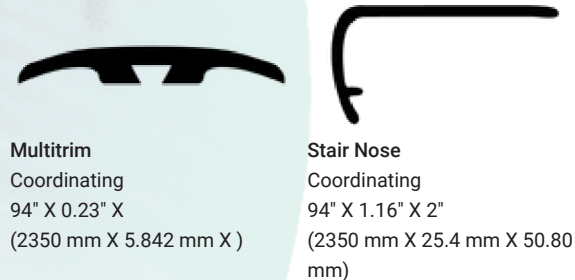

www.beaulieucanada.com

Product Specifications

Brand	PermaLuxe
Collection	Seaside Nature
Style Name	Lincoln
Style Number	2353
Construction	Luxury Vinyl
Sub Category	LVP
Format	Plank
Material	Virgin PVC
Backing	Dry Back
Wear Layer Thickness	0.022" (0.55 mm)
Total Thickness	0.118" (3 mm)
Width	7.362" (187 mm)
Length(s)	48.307" (1227 mm)
Edges	4-Sided Micro Bevel
Locking System	None
Finish	Registered Embossed
Top Surface	UV-Cured Polyurethane & Ceramic Bead Technology
Interlayer	None
Design	Wood
Abrasion Resistance	General Commercial Use
Gloss	Mat
IIC	62
STC	68
Formaldehyde	E1
Pattern Repeat	5
Certifications	BLC Certification, Phthalates Free, E1 Certified, FloorScore, GreenGuard Gold Certified, Quickship
Installation Method	Glued, Compatible With Embedded Radiant Heating
Residential Warranty	Waterproof <i>Lifetime</i> Petproof <i>Lifetime</i> Manufacturing Defects <i>Lifetime</i> Wear <i>Lifetime</i> Stain <i>Lifetime</i> Fade <i>Lifetime</i>
Commercial Warranty	No Questions Asked Replacement <i>Minimum 30 Days</i> Waterproof <i>Lifetime</i> Petproof <i>Lifetime</i> Manufacturing Defects <i>15 Years</i> Wear <i>15 Years</i> Stain <i>15 Years</i> Fade <i>15 Years</i>

Moldings

Multitrim
Coordinating
94" X 0.23" X
(2350 mm X 5.842 mm X)

Stair Nose
Coordinating
94" X 1.16" X 2"
(2350 mm X 25.4 mm X 50.80 mm)