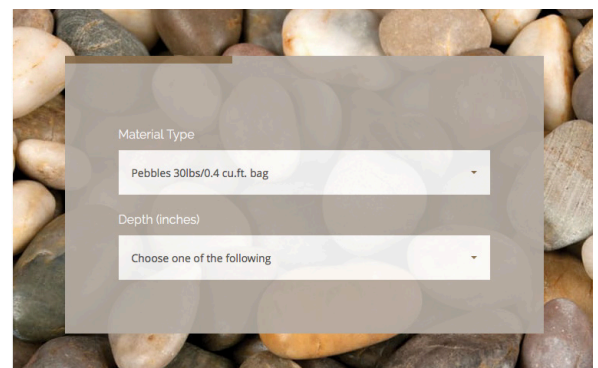

***Depth Meaning:**

1.5" Depth = Fill the area 1.5" from ground to surface of Pebbles

2" Depth = Fill the area 2" from ground to surface of Pebbles

3" Depth = Fill the area 3" from ground to surface of Pebbles

4" Depth = Fill the area 4" from ground to surface of Pebbles

TRY NOW!

www.msisurfaces.com/hardscape/pebbles/pebbles-calculator/

www.PiedraPebbles.com