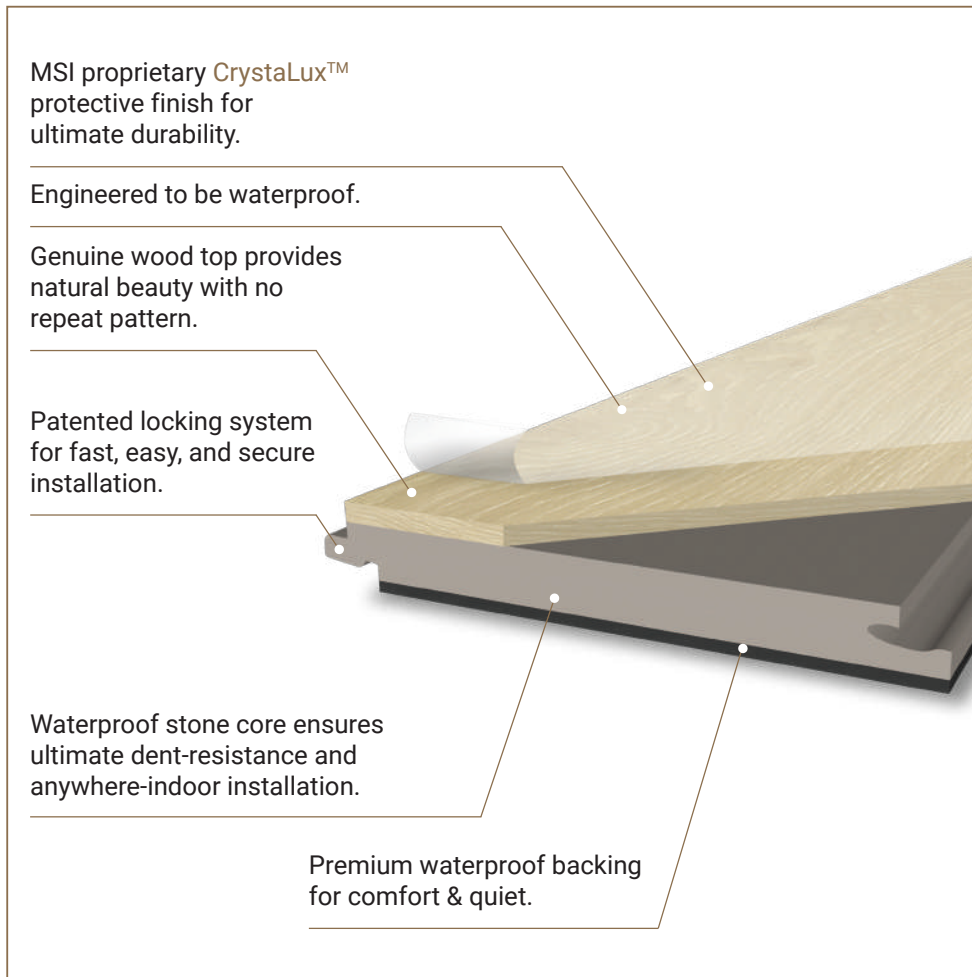

Liora™ Oak

Moorville™ Oak

WOODHILLS™ COLLECTION BY MSI

- Width : 6.5
- Length : 48 (random length)
- Total thickness : 7MM
- Veneer thickness : 1.2MM
- Veneer cut : Sliced
- Pad thickness : 1MM
- 100% waterproof
- Residential warranty : Lifetime
- Light commercial : 20 years
- Commercial : 15 years