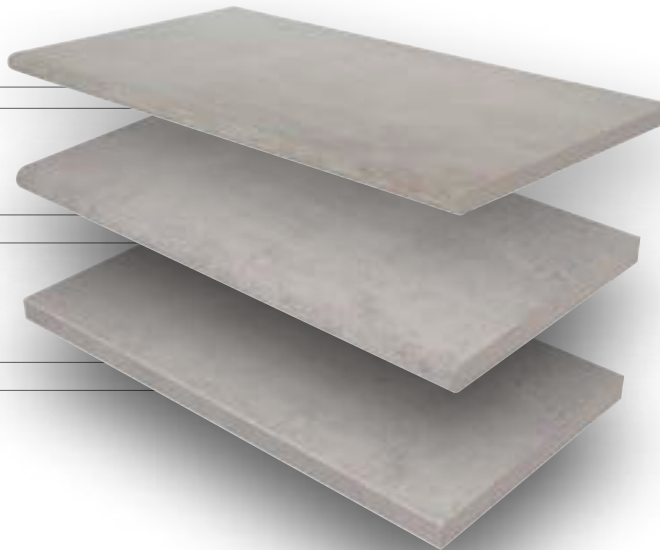

## PAVER SIZES AVAILABLE (ALL 2CM THICK)

24" x 24"

Pattern

- (1) 24" x 24"
- (1) 12" x 24"
- (2) 12" x 12"

16" x 32"

16" x 47"

18" x 36"

12" x 48"

## COPINGS

13" X 24" 2cm  
BULLNOSE COPING

13" X 24" 3cm  
BULLNOSE COPING

13" X 24" 3cm  
EASED EDGE COPING

**Low maintenance** – Easy to clean with a water hose or pressure washer.

**Strong** – Superior strength and impact resistance.