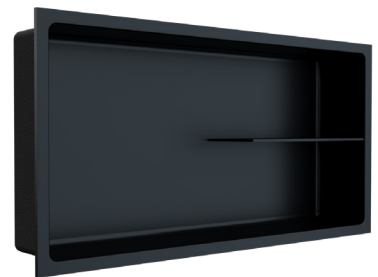

FUSION

Inox
PRO1212

Nano
PRO1212GS

Noir / Black
PRO1212B

PRO1212

Dimensions:
12" X 12" X 4"
(305 mm x 305 mm x 102 mm)

FUSION

Inox
PRO1224

Nano
PRO1224GS

Noir / Black
PRO1224B

PRO1224

Dimensions

12" X 24" X 4"

(305 mm x 610 mm x 102 mm)

FUSION

Inox
PRO1224TH

Nano
PRO1224THGS

Noir / Black
PRO1224THB

PRO1224TH

Dimensions:
24" X 12" X 4"
(610 mm x 305 mm x 102 mm)

FUSION

Inox
PRO1236TH

Nano
PRO1236THGS

Noir / Black
PRO1236THB