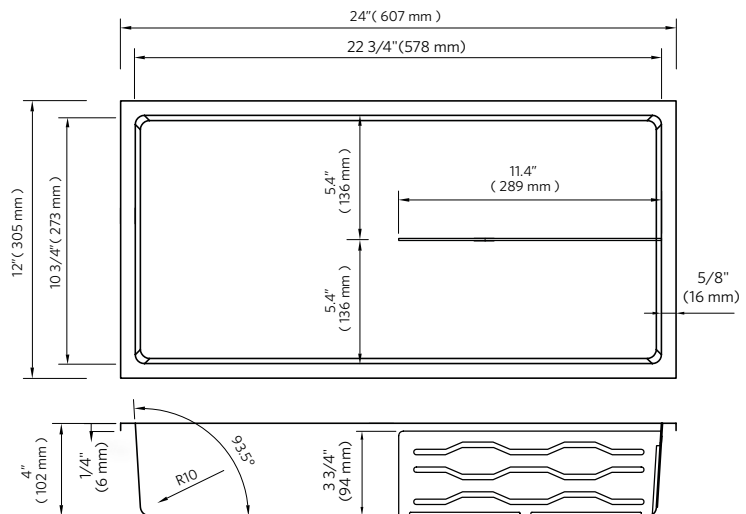

Nano
PRO1224GS

Noir / Black
PRO1224B

PRO1224

Dimensions

12" X 24" X 4"

(305 mm x 610 mm x 102 mm)

FUSION

Inox
PRO1224TH

Nano
PRO1224THGS

Noir / Black
PRO1224THB

PRO1224TH

Dimensions:
24" X 12" X 4"
(610 mm x 305 mm x 102 mm)

FUSION

Inox
PRO1236TH

Nano
PRO1236THGS

Noir / Black
PRO1236THB

PRO1236TH

Dimensions:
12" X 36" X 4"
(305 mm x 914 mm x 102 mm)

FUSION

Inox
PRO2412TV

Nano
PRO2412TVGS

Noir / Black
PRO2412TVB

PRO2412TV

Dimensions:

PRÉSENTOIRE / DISPLAY

PROH2SP

Dimensions:

27 1/4 X 16 1/4 X 7 9/16"

(692 x 413 x 191 mm)

Liste de produits suggérés - non inclus
Suggested product list - not included

Inox
PRO24D

Nano
PRO3GS