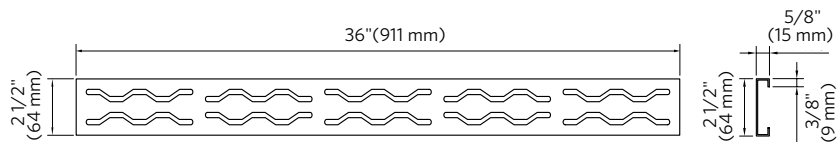

PRO36D

Dimensions:
36 X 2 1/2 X 5/8"
(911 x 64 x 15 mm)

Inox
PRO42D