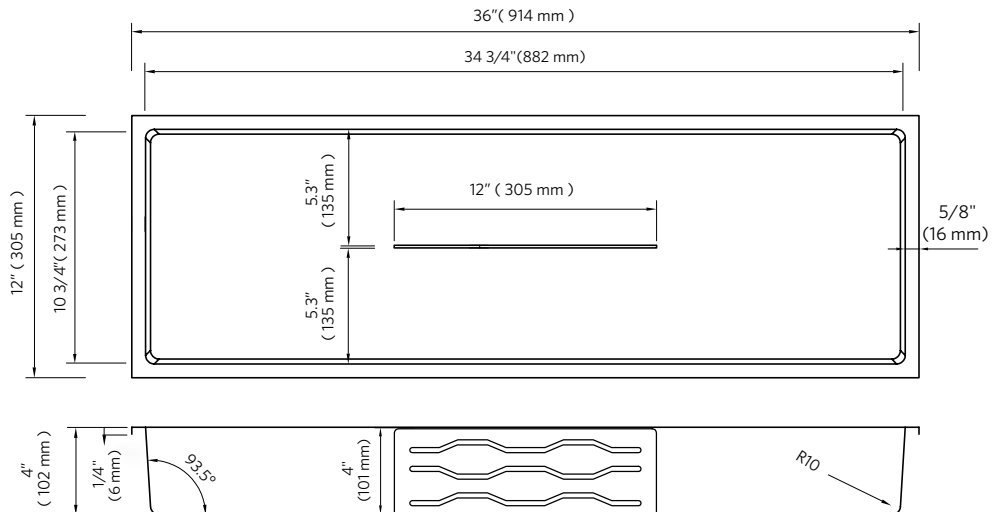

Nano
PRO1224THGS

Noir / Black
PRO1224THB

PRO1224TH

Dimensions:
24" X 12" X 4"
(610 mm x 305 mm x 102 mm)

FUSION

Inox
PRO1236TH

Nano
PRO1236THGS

Noir / Black
PRO1236THB

PRO1236TH

Dimensions:
12" X 36" X 4"
(305 mm x 914 mm x 102 mm)

FUSION

Inox
PRO2412TV

Nano
PRO2412TVGS

Noir / Black
PRO2412TVB

PRO2412TV

Dimensions:

24" X 12" X 4"

(610 mm x 305 mm x 102 mm)

FUSION

Inox
PRO836T2V

Nano
PRO836T2VGS

Noir / Black
PRO836T2VB

PRO836T2V

Dimensions:

PRÉSENTOIRE / DISPLAY

PROH2SP

Dimensions:

27 1/4 X 16 1/4 X 7 9/16"

(692 x 413 x 191 mm)

Liste de produits suggérés - non inclus
Suggested product list - not included

Inox
PRO24D

Nano
PRO3GS