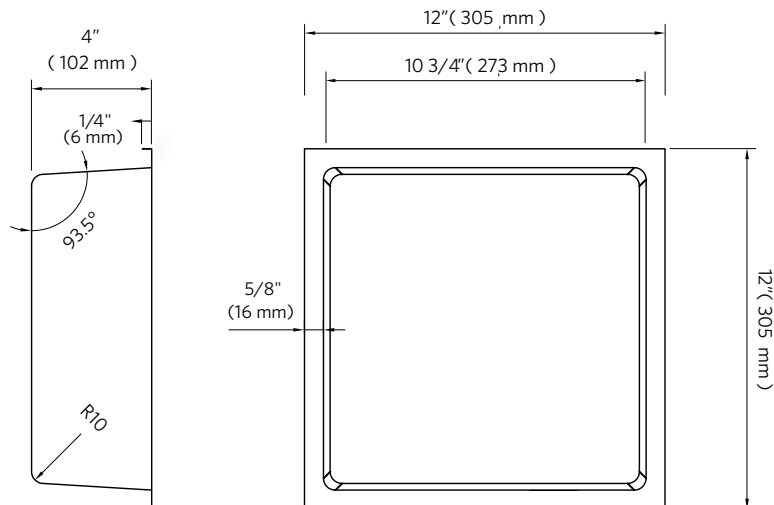

FUSION

Inox
PRO1212

Nano
PRO1212GS

Noir / Black
PRO1212B

PRO1212

Dimensions:
12" X 12" X 4"
(305 mm x 305 mm x 102 mm)

FUSION

Inox
PRO1224

Nano
PRO1224GS

Noir / Black
PRO1224B

PRO1224

Dimensions

12" X 24" X 4"

(305 mm x 610 mm x 102 mm)

FUSION

Inox
PRO1224TH

PRO1236TH

Dimensions:
12" X 36" X 4"
(305 mm x 914 mm x 102 mm)

FUSION

Inox
PRO2412TV

Nano
PRO2412TVGS

Noir / Black
PRO2412TVB

PRO2412TV

Dimensions:

PRÉSENTOIRE / DISPLAY

PROH2SP

Dimensions:

27 1/4 X 16 1/4 X 7 9/16"

(692 x 413 x 191 mm)

Liste de produits suggérés - non inclus
Suggested product list - not included

Inox
PRO24D

Nano
PRO3GS