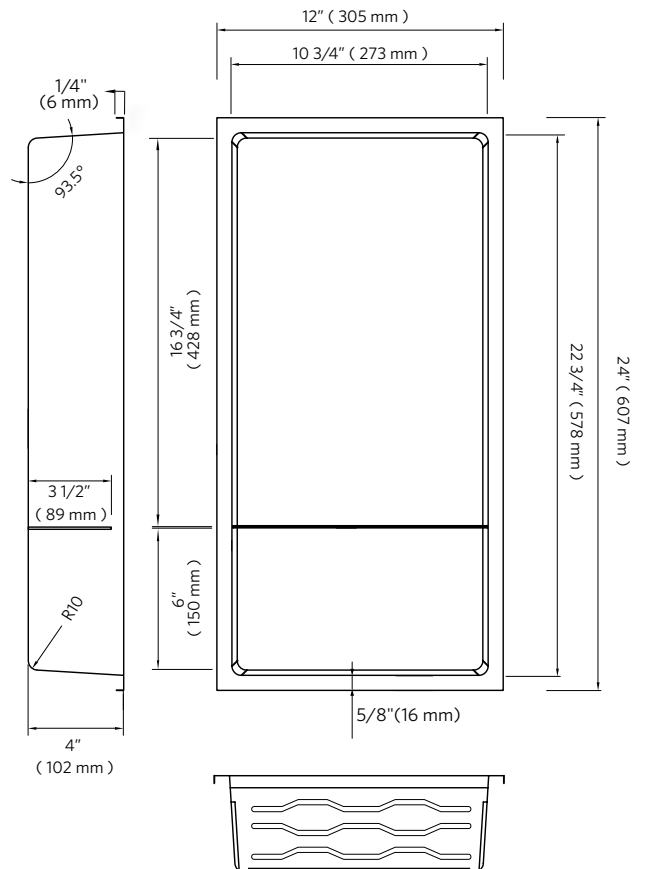

Nano
PRO1224THGS

Noir / Black
PRO1224THB

PRO1224TH

Dimensions:
24" X 12" X 4"
(610 mm x 305 mm x 102 mm)

FUSION

Inox
PRO1236TH

Nano
PRO1236THGS

Noir / Black
PRO1236THB

PRO1236TH

Dimensions:
12" X 36" X 4"
(305 mm x 914 mm x 102 mm)

FUSION

Inox
PRO2412TV

Nano
PRO2412TVGS

Noir / Black
PRO2412TVB

PRO2412TV

Dimensions:

24" X 12" X 4"

(610 mm x 305 mm x 102 mm)

FUSION

Inox
PRO836T2V

Nano
PRO836T2VGS

Noir / Black
PRO836T2VB

PRO836T2V

Dimensions:

PRÉSENTOIRE / DISPLAY

PROH2SP

Dimensions:

27 1/4 X 16 1/4 X 7 9/16"

(692 x 413 x 191 mm)

Liste de produits suggérés - non inclus
Suggested product list - not included

Inox
PRO24D

Nano
PRO3GS