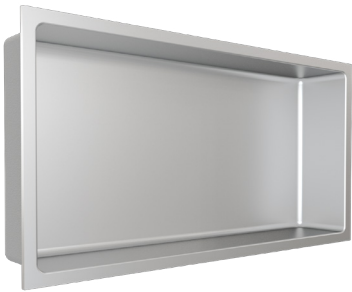

Fusion niches can be installed easily and quickly on walls fitted with 2" x 4" and 2" x 6", ensuring optimal sealing and less expensive than tiled niches.

Caution: It is not recommended to install the niches on an exterior wall so as to not interfere with the insulation of the home.

FUSION

Inox
PRO1212

Nano
PRO1212GS

Noir / Black
PRO1212B

PRO1212

Dimensions:
12" X 12" X 4"
(305 mm x 305 mm x 102 mm)

FUSION

Inox
PRO1224