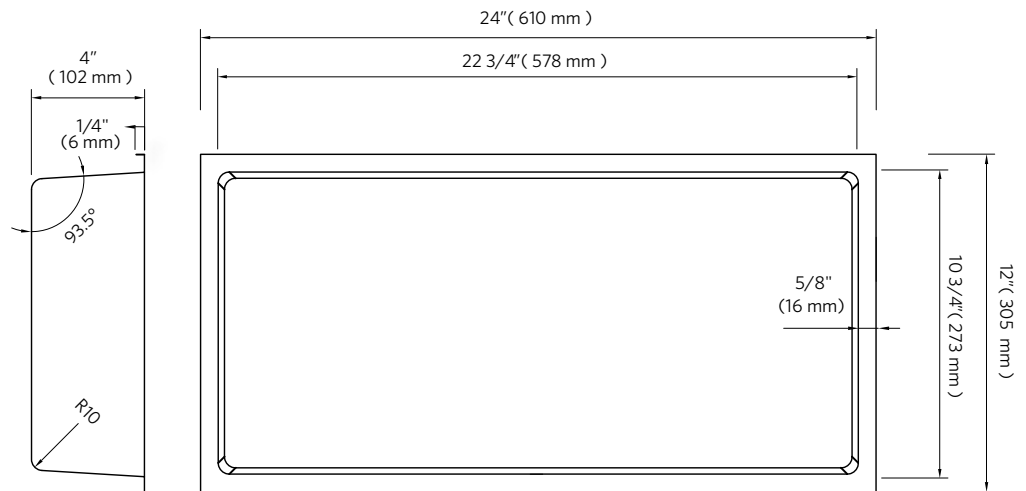

Nano
PRO1224GS

Noir / Black
PRO1224B

PRO1224

Dimensions

12" X 24" X 4"

(305 mm x 610 mm x 102 mm)

FUSION

Inox
PRO1224TH

Nano
PRO1224THGS

Noir / Black
PRO1224THB

PRO1224TH

Dimensions:
24" X 12" X 4"
(610 mm x 305 mm x 102 mm)

FUSION

Inox
PRO1236TH

Nano
PRO1236THGS

Noir / Black
PRO1236THB

PRO1236TH

Dimensions:
12" X 36" X 4"
(305 mm x 914 mm x 102 mm)

FUSION

Inox
PRO2412TV

Nano
PRO2412TVGS

Noir / Black
PRO2412TVB

PRO2412TV

Dimensions:

PRÉSENTOIRE / DISPLAY

PROH2SP

Dimensions:

27 1/4 X 16 1/4 X 7 9/16"

(692 x 413 x 191 mm)

Liste de produits suggérés - non inclus
Suggested product list - not included

Inox
PRO24D

Nano
PRO3GS