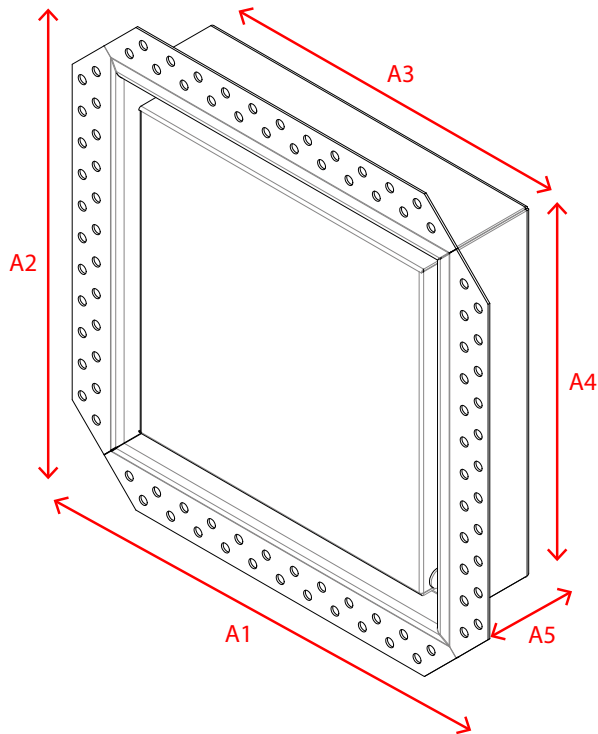

### Component Dimensions

	Inches	MM
A1	12 1/2"	318mm
A2	12 1/2"	318mm
A3	10 1/16"	256mm
A4	10 1/16"	256mm
A5	2 7/8"	73mm
B1	2 1/8"	51mm
B2	2 7/8"	73mm
B3	8"	203mm
B4	4 7/8"	124mm
B5	6 7/16"	164mm
B6	8 3/8"	213mm

Colours & Sizes	10" x 10"
Satin White	

Mounting plate face to inside of door