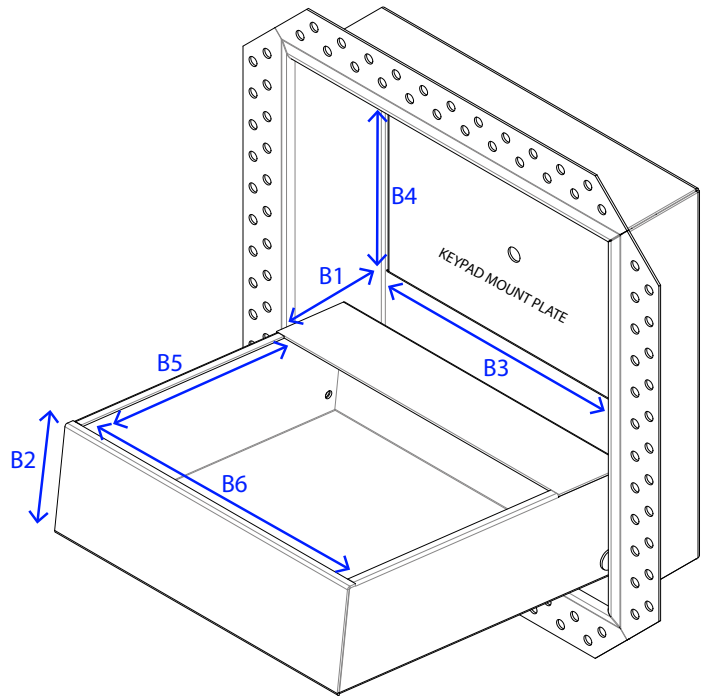

### Component Dimensions

	Inches	MM
A1	12 1/2"	318mm
A2	12 1/2"	318mm
A3	10 1/16"	256mm
A4	10 1/16"	256mm
A5	2 7/8"	73mm
B1	2 1/8"	51mm
B2	2 7/8"	73mm
B3	8"	203mm
B4	4 7/8"	124mm
B5	6 7/16"	164mm
B6	8 3/8"	213mm

Colours & Sizes	10" x 10"
Satin White	

Mounting plate face to inside of door