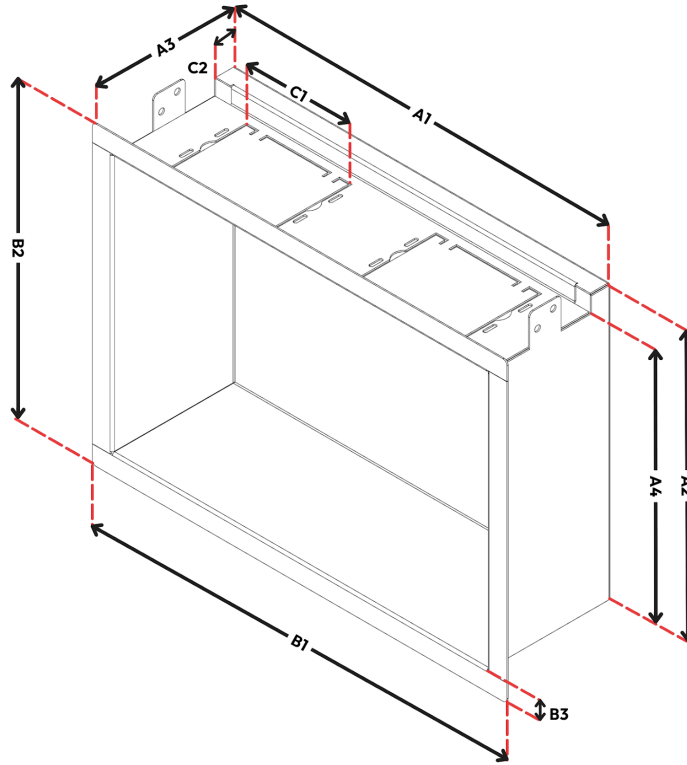

Framed Anywhere Niche

Component Dimensions

Additional Notes

	Imperial (in)	Metric (mm)
A1	12	304.80
A2	8 3/4	222.25
A3	3 7/8	98.43
A4	8 1/4	209.55
B1	13 3/16	334.96
B2	9 7/16	239.71
B3	9/16	14.29
C1	3 3/8	85.73
C2	5/8	15.88

Components

Material: Powder coated surface to be finished with paint or wallpaper

Application: Framed edge for easy, drop-in install. No mudding or sanding required. Install between drywall studs and secure in place with adhesive and screws. Refer to installation guide for detailed instructions.