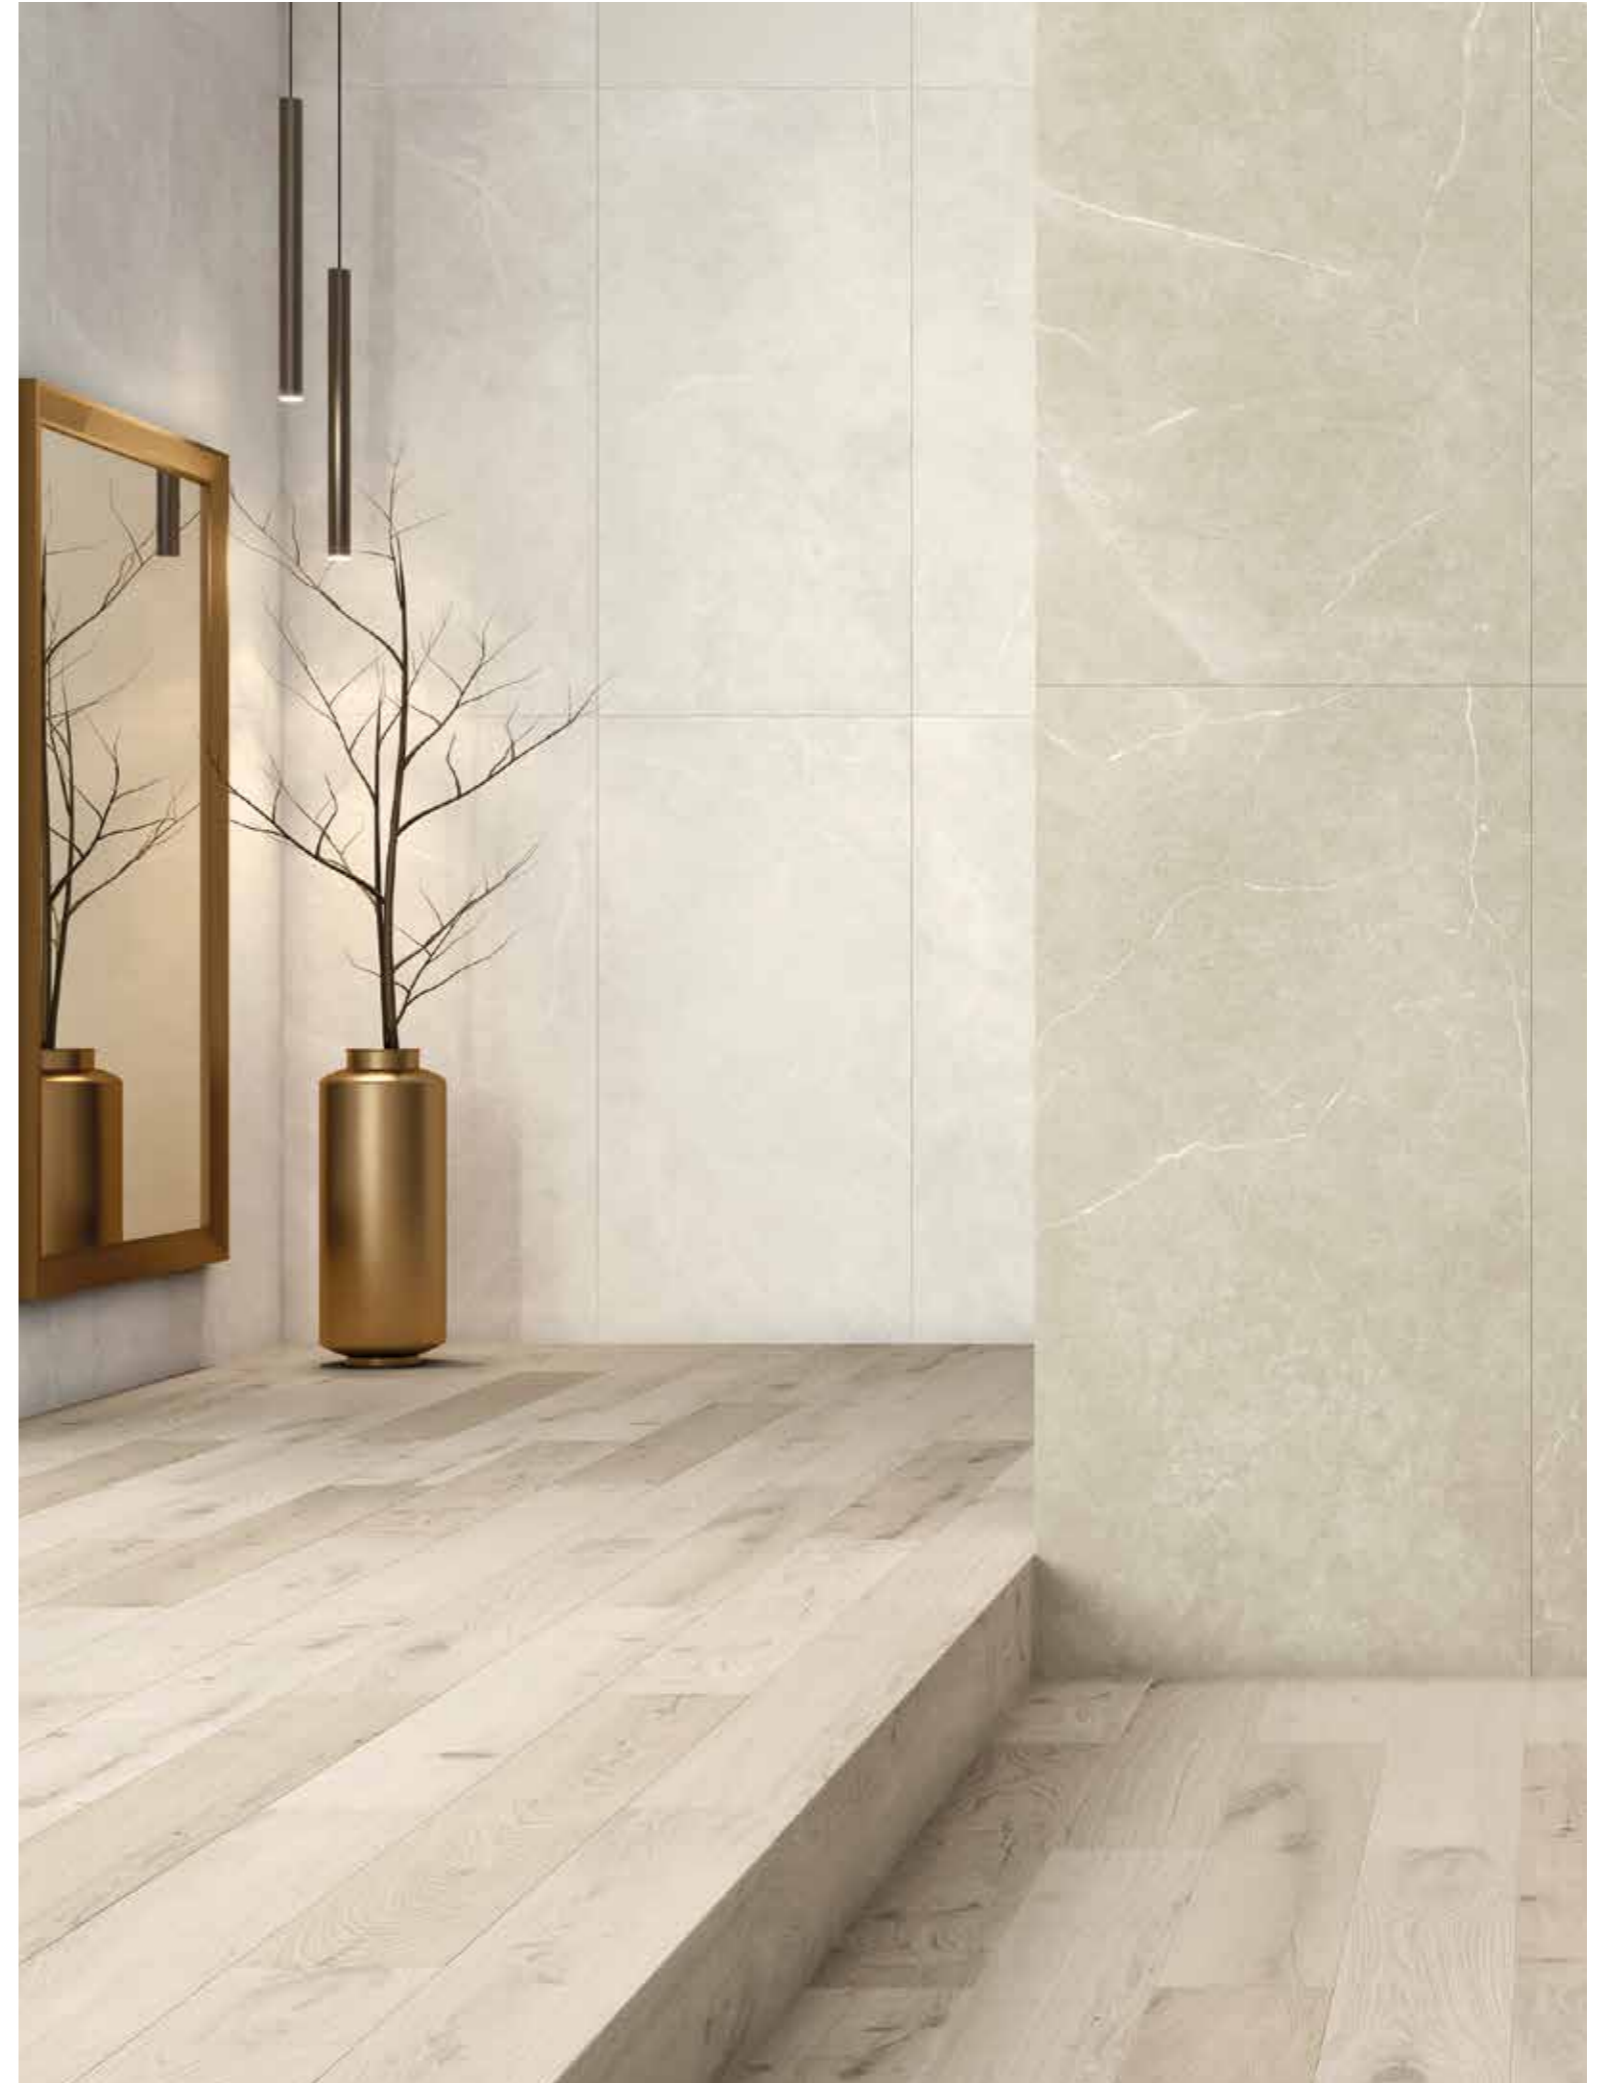

White
NCS S 1002-Y

Tan
NCS S 2005-Y50R

Silver
NCS S 1500-N

Gray
NCS S 3500-N

Graphite
NCS S 5502-B

TAU

Floor tile Soapstone Gray 90x180. Wall tile Soapstone Graphite and Gray 90x180.

SOAPSTONE GRAPHITE 10 DESIGNS 60x120

Floor tile Diluca White 22,5x180. Wall tile Soapstone White and Tan 90x180.