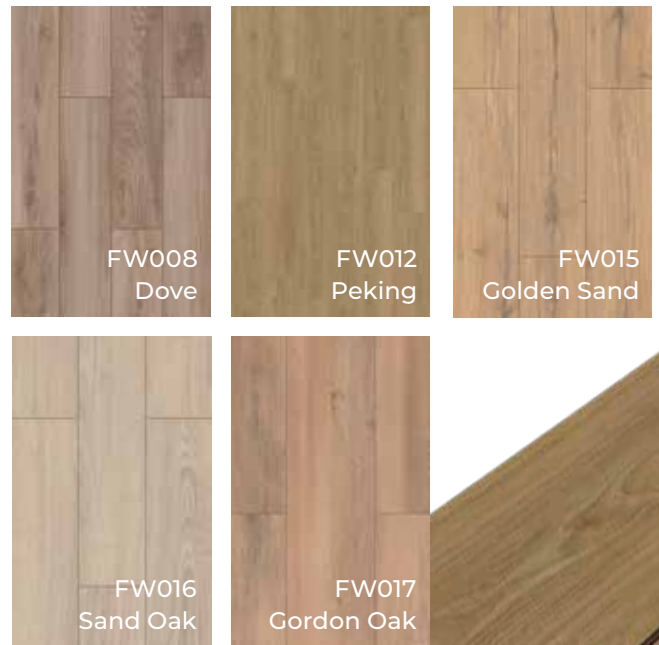

FW012 - Actual products may vary from colours shown

FLOORPAN WINGS

Water-resistant Laminate - 72h

8 mm, 7.75" x 47.44"

721-39

- Textured finish Sky
- Made in Europe AC5
- Floating installation with Uniclic® system
- Install on all levels
- Painted bevels

20.44 sq. ft. / box | 60 boxes | 1226.40 sq. ft. / pallet

FW008
Dove

FW012
Peking

FW015
Golden Sand

FW016
Sand Oak

FW017
Gordon Oak

25 YRS LIMITED Residential warranty

15 YRS LIMITED Commercial warranty