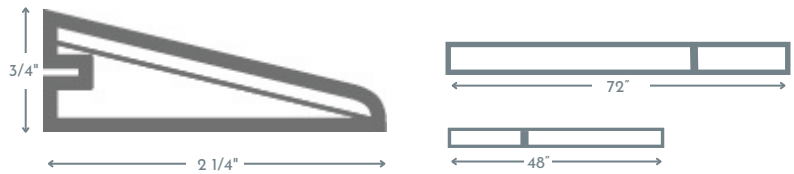

Euro Nosing

72" length with/without joints (Nominal)

Please specify the required one when ordering.

48" length with joints (Nominal)

Reducer

72" length with joints (Nominal)

48" length with joints (Nominal)

T Mold

72" length with joints (Nominal)

48" length with joints (Nominal)

Vents

4x10 OSD is 6 3/4" x 13"

4x12 OSD is 6 3/4" x 15"

SURFACE VENT
4.10

SURFACE VENT
4.12