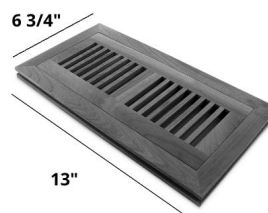

T Mold

72" length with joints (Nominal)

48" length with joints (Nominal)

Vents

4x10 OSD is 6 3/4" x 13"

4x12 OSD is 6 3/4" x 15"

SURFACE VENT
4.10

SURFACE VENT
4.12