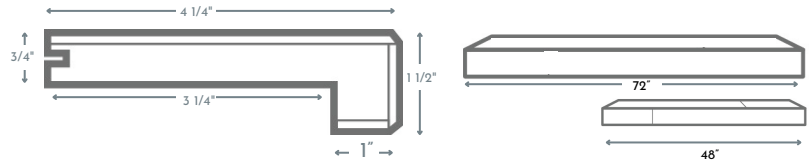

Euro Nosing

72" length with/without joints (Nominal)

Please specify the required one when ordering.

48" length with joints (Nominal)

Reducer

72" length with joints (Nominal)

48" length with joints (Nominal)

T Mold

72" length with joints (Nominal)

48" length with joints (Nominal)

Vents

4x10 OSD is 6 3/4" x 13"

4x12 OSD is 6 3/4" x 15"

SURFACE VENT
4.10

SURFACE VENT
4.12