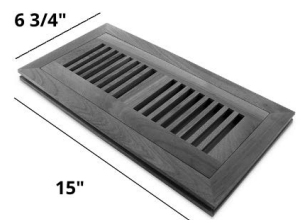

T Mold

72" length with joints (Nominal)

48" length with joints (Nominal)

Vents

4x10 OSD is 6 3/4" x 13"

4x12 OSD is 6 3/4" x 15"

SURFACE VENT
4.10

SURFACE VENT
4.12