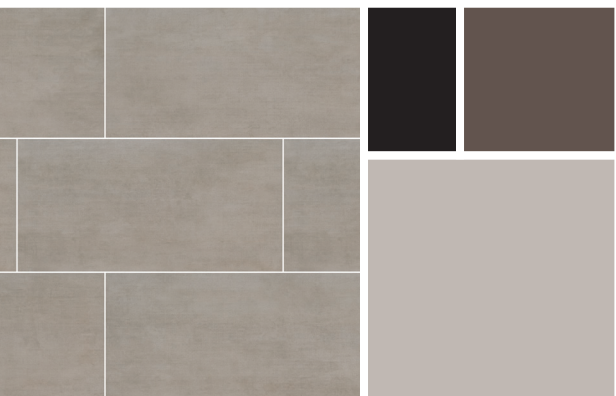

MSI

Making Dream Surfaces Attainable

Gridscale
Ceramic Collection

www.msisurfaces.com