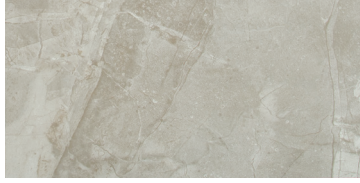

Charisma Silver 12"x24"

Vision Glacier 12"x24"

White Vena 12"x24"

Size	Thickness	ANSELLO GREY	ANSELLO IVORY	CHARISMA SILVER	CHARISMA WHITE	VISION GLACIER	WHITE VENA
12x24	3/8"	NANSGRE1224	NANSIVO1224	NCHASIL1224	NCHAWHI1224	NVISGLA1224	NWHIVEN1224
3x18	3/8"	NANSGRE3X18BN-R	NANSIVO3X18BN-R	NCHASIL3X18BN-R	NCHAWHI3X18BN-R	NVISGLA3X18BN-R	NWHIVEN3X18BN-R
2x2	3/8"	NANSGRE2X2	NANSIVO2X2				