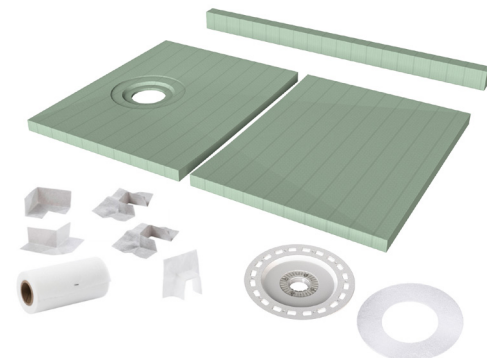

INSTALLATION KITS

SDPAN-LWP38x60-LFOFF Shown
*Oatey 130 series drain base sold separately;
also compatible with industry standard drain base models

Find us on