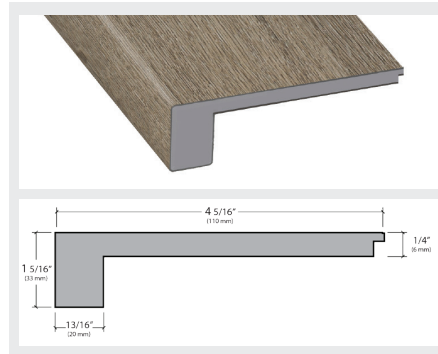

**Square Flush
Stair Nose**

Length: 94.5" (240 cm)
Pieces/Carton: 6
Lb/Carton: 31
Cartons/Pallet: 53
Lb/Pallet: 1643

**3 in 1 with
Track and Shim**

Length: 94.5" (240 cm)
Pieces/Carton: 20
Lb/Carton: 35
Cartons/Pallet: 53
Lb/Pallet: 1855

Product Colour	Square Flush Stair Nose SKU Number	3 in 1 with Track and Shim SKU Number
581 007 Weathered Hickory	SQ581007	TH581007
581 003 Oatmeal Hickory	SQ58003	TH581003
581 015 Sienna Oak	SQ581015	TH581015
581 014 Nutbrown Oak	SQ581014	TH581014
581 009 Tan Oak	SQ581009	TH581009
581 010 Rich Hickory	SQ581010	TH581010
581 011 Classic Hickory	SQ581011	TH581011
581 012 Toasted Oak	SQ581012	TH581012

Coordinating Moldings

USA Special Order Moldings Available from Versatrim

Wildwood 581

SlimTrim with Track and Shim

VersaEdge Extra Tall

Moisture Proof Quarter Round

SlimCap with Track and Shim

Product Colour	SlimTrim SKU Number	VersaEdge SKU Number	Quarter Round SKU Number	SlimCap SKU Number
581 007 Weathered Hickory	SLT-122976	VEX-122976	MRQR-122976	SCAP-122976
581 003 Oatmeal Hickory	SLT-122974	VEX-122974	MRQR-122974	SCAP-122974
581 015 Sienna Oak	SLT-122970	VEX-122970	MRQR-122970	SCAP-122970
581 014 Nutbrown Oak	SLT-122972	VEX-122972	MRQR-122972	SCAP-122972
581 009 Tan Oak	SLT-	VEX-	MRQR-	SCAP-
581 010 Rich Hickory	SLT-122971	VEX-122971	MRQR-122971	SCAP-122971
581 011 Classic Hickory	SLT-122973	VEX-122973	MRQR-122973	SCAP-122973
581 012 Toasted Oak	SLT-122975	VEX-122975	MRQR-122975	SCAP-122975