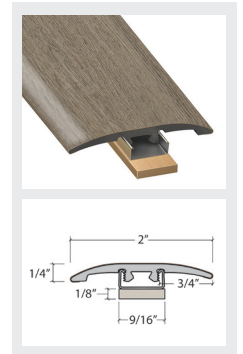

**Square Flush
Stair Nose**

Length: 94.5" (240 cm)
Pieces/Carton: 6
Lb/Carton: 31
Cartons/Pallet: 53
Lb/Pallet: 1643

**3 in 1 with
Track and Shim**

Length: 94.5" (240 cm)
Pieces/Carton: 20
Lb/Carton: 35
Cartons/Pallet: 53
Lb/Pallet: 1855

Product Colour	Square Flush Stair Nose SKU Number	3 in 1 with Track and Shim SKU Number
581 007 Weathered Hickory	SQ581007	TH581007
581 003 Oatmeal Hickory	SQ58003	TH581003
581 015 Sienna Oak	SQ581015	TH581015
581 014 Nutbrown Oak	SQ581014	TH581014
581 009 Tan Oak	SQ581009	TH581009
581 010 Rich Hickory	SQ581010	TH581010
581 011 Classic Hickory	SQ581011	TH581011
581 012 Toasted Oak	SQ581012	TH581012

Coordinating Moldings

USA Special Order Moldings Available from Versatrim

Wildwood 581

SlimTrim with Track and Shim

VersaEdge Extra Tall

Moisture Proof Quarter Round

SlimCap with Track and Shim

Product Colour	SlimTrim SKU Number	VersaEdge SKU Number	Quarter Round SKU Number	SlimCap SKU Number
581 007 Weathered Hickory	SLT-122976	VEX-122976	MRQR-122976	SCAP-122976
581 003 Oatmeal Hickory	SLT-122974	VEX-122974	MRQR-122974	SCAP-122974
581 015 Sienna Oak	SLT-122970	VEX-122970	MRQR-122970	SCAP-122970
581 014 Nutbrown Oak	SLT-122972	VEX-122972	MRQR-122972	SCAP-122972
581 009 Tan Oak	SLT-	VEX-	MRQR-	SCAP-
581 010 Rich Hickory	SLT-122971	VEX-122971	MRQR-122971	SCAP-122971
581 011 Classic Hickory	SLT-122973	VEX-122973	MRQR-122973	SCAP-122973
581 012 Toasted Oak	SLT-122975	VEX-122975	MRQR-122975	SCAP-122975