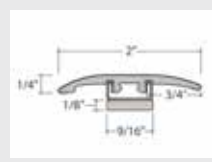

**Square Flush
Stair Nose**

Length: 94.5" (240 cm)
Pieces/Carton: 6
Lb/Carton: 31
Cartons/Pallet: 53
Lb/Pallet: 1643

**3 in 1 with
Track and Shim**

Length: 94.5" (240 cm)
Pieces/Carton: 20
Lb/Carton: 35
Cartons/Pallet: 53
Lb/Pallet: 1855

Product Colour	Square Flush Stair Nose SKU Number	3 in 1 with Track and Shim SKU Number
581 007 Weathered Hickory	SQ581007	TH581007
581 003 Oatmeal Hickory	SQ58003	TH581003
581 015 Sienna Oak	SQ581015	TH581015
581 014 Nutbrown Oak	SQ581014	TH581014
581 009 Tan Oak	SQ581009	TH581009
581 010 Rich Hickory	SQ581010	TH581010
581 011 Classic Hickory	SQ581011	TH581011
581 012 Toasted Oak	SQ581012	TH581012

Coordinating Moldings

USA Special Order Moldings Available from Versatrim

Wildwood 581

SlimTrim with Track and Shim

VersaEdge Extra Tall

Moisture Proof Quarter Round

SlimCap with Track and Shim

Product Colour	SlimTrim SKU Number	VersaEdge SKU Number	Quarter Round SKU Number	SlimCap SKU Number
581 007 Weathered Hickory	SLT-122976	VEX-122976	MRQR-122976	SCAP-122976
581 003 Oatmeal Hickory	SLT-122974	VEX-122974	MRQR-122974	SCAP-122974
581 015 Sienna Oak	SLT-122970	VEX-122970	MRQR-122970	SCAP-122970
581 014 Nutbrown Oak	SLT-122972	VEX-122972	MRQR-122972	SCAP-122972
581 009 Tan Oak	SLT-	VEX-	MRQR-	SCAP-
581 010 Rich Hickory	SLT-122971	VEX-122971	MRQR-122971	SCAP-122971
581 011 Classic Hickory	SLT-122973	VEX-122973	MRQR-122973	SCAP-122973
581 012 Toasted Oak	SLT-122975	VEX-122975	MRQR-122975	SCAP-122975