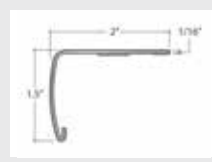

**Square Flush
Stair Nose**

Length: 94.5" (240 cm)
Pieces/Carton: 6
Lb/Carton: 31
Cartons/Pallet: 53
Lb/Pallet: 1643

**3 in 1 with
Track and Shim**

Length: 94.5" (240 cm)
Pieces/Carton: 20
Lb/Carton: 35
Cartons/Pallet: 53
Lb/Pallet: 1855

Coordinating Moldings

USA Special Order Moldings Available from Versatrim

Wildwood 581

SlimTrim with Track and Shim

VersaEdge Extra Tall

Moisture Proof Quarter Round

SlimCap with Track and Shim

Product Colour	SlimTrim SKU Number	VersaEdge SKU Number	Quarter Round SKU Number	SlimCap SKU Number
581 007 Weathered Hickory	SLT-122976	VEX-122976	MRQR-122976	SCAP-122976
581 003 Oatmeal Hickory	SLT-122974	VEX-122974	MRQR-122974	SCAP-122974
581 015 Sienna Oak	SLT-122970	VEX-122970	MRQR-122970	SCAP-122970
581 014 Nutbrown Oak	SLT-122972	VEX-122972	MRQR-122972	SCAP-122972
581 009 Tan Oak	SLT-	VEX-	MRQR-	SCAP-
581 010 Rich Hickory	SLT-122971	VEX-122971	MRQR-122971	SCAP-122971
581 011 Classic Hickory	SLT-122973	VEX-122973	MRQR-122973	SCAP-122973
581 012 Toasted Oak	SLT-122975	VEX-122975	MRQR-122975	SCAP-122975