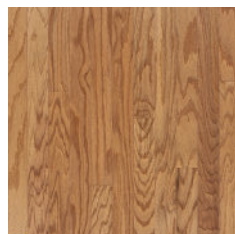

BECKFORD™ ENGINEERED HARDWOOD

Hartco®

RED OAK

Natural		Harvest Oak		Canyon		Auburn		Bark		Cherry Spice	
3"	BP421NALGEE	3"	BP421HOLGEE	3"	BP421CALGEE	3"	BP421AULGEE	3"	BP421BALGEE	3"	BP421CSLGEE
5"	BP441NALGEE	5"	BP441HOLGEE	5"	BP441CALGEE	5"	BP441AULGEE	5"	BP441BALGEE	5"	BP441CSLGEE

BECKFORD ENGINEERED					
SPECIES	Red Oak	THICKNESS	3/8"	HARDNESS	1290 (Industry Standard Oak – 1290)
WIDTHS	3", 5"	FINISH	Dura-Luster® Plus Urethane	LIGHT SENSITIVITY	Minimal
EDGE DETAIL	Micro-beveled edges and ends	GLOSS	Medium	BOARD-TO-BOARD COLOR VARIATION	More
INSTALLATION	Float, Glue, Staple; Below / On / Above Ground Level			WARRANTY	25-Year Limited Residential and 3-Year Limited Commercial

	Quarter Round	T-Molding	Reducer	Threshold	Stairnose
Natural	T74131040	T52131041	T82131041	T97131041	T83131041
Harvest Oak	T74114140	T52114141	T82114141	T97114141	T83114141
Canyon	T74131640	T52131641	T82131641	T97131641	T83131641
Auburn	T74131140	T52131141	T82131141	T97131141	T83131141
Bark	T74114040	T52114041	T82114041	T97114041	T83114041
Cherry Spice	T74132840	T52132841	T82132841	T97132841	T83132841