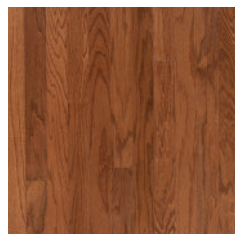

BECKFORD™ ENGINEERED HARDWOOD

Hartco®

RED OAK

Natural		Harvest Oak		Canyon		Auburn		Bark		Cherry Spice	
3"	BP421NALGEE	3"	BP421HOLGEE	3"	BP421CALGEE	3"	BP421AULGEE	3"	BP421BALGEE	3"	BP421CSLGEE
5"	BP441NALGEE	5"	BP441HOLGEE	5"	BP441CALGEE	5"	BP441AULGEE	5"	BP441BALGEE	5"	BP441CSLGEE

BECKFORD ENGINEERED					
SPECIES	Red Oak	THICKNESS	3/8"	HARDNESS	1290 (Industry Standard Oak – 1290)
WIDTHS	3", 5"	FINISH	Dura-Luster® Plus Urethane	LIGHT SENSITIVITY	Minimal
EDGE DETAIL	Micro-beveled edges and ends	GLOSS	Medium	BOARD-TO-BOARD COLOR VARIATION	More
INSTALLATION	Float, Glue, Staple; Below / On / Above Ground Level			WARRANTY	25-Year Limited Residential and 3-Year Limited Commercial

	Quarter Round	T-Molding	Reducer	Threshold	Stairnose
Natural	T74131040	T52131041	T82131041	T97131041	T83131041
Harvest Oak	T74114140	T52114141	T82114141	T97114141	T83114141
Canyon	T74131640	T52131641	T82131641	T97131641	T83131641
Auburn	T74131140	T52131141	T82131141	T97131141	T83131141
Bark	T74114040	T52114041	T82114041	T97114041	T83114041
Cherry Spice	T74132840	T52132841	T82132841	T97132841	T83132841