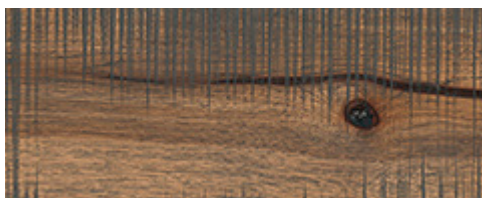

Industrial Tones EAXWRM5L405X

7-1/2" Width

Birch
Wirebrush

Birch
Scrape

Hickory
Scrape

Hickory
Straight Saw Marks

5" Width

Birch
Tool Mark

Birch
Straight Saw Marks

Hickory
Circular Saw Marks

Hickory
Scrape (with a Touch of Blue Gray)

3" Width

Birch
Circular Saw Marks

Oak
Scrape

Hickory
Wirebrush

Hickory
Wirebrush (with a Touch of Blue Gray)