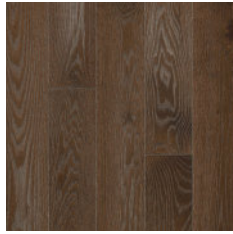

Hartco®

PHOTO: Hay Ground, Oak, SKTB59L10W

TIMBERBRUSHED™ | SOLID HARDWOOD

Weathered Charm with Artistic Flair

The organic beauty and quality of 100% solid hardwood is heightened using artistic techniques, such as liming and deep etching, to create a time-worn texture unique to TimberBrushed.

DISTINCTIVE CHARACTER

The canvas begins with premium Appalachian hardwood, valued for visuals of tight grains and high density. Further complemented by Oak's unique graining, TimberBrushed solid hardwood features a natural and rustic look that complements any décor.

10-YEAR WARRANTY
LIMITED COMMERCIAL

ALL HARTCO SOLID
HARDWOOD FLOORS ARE
PROUDLY MADE IN THE USA.

CERTIFIED BY
ICC Global Services

TIMBERBRUSHED™ SOLID HARDWOOD

Hartco®

OAK

Hay Ground
5" SKTB59L10W

River Leaf
5" SKTB59L30W

Cabin Memories
5" SKTB59L50W

Cove Hollow
5" SKTB59L60W

Shadow Play
5" SKTB59L70W

TIMBERBRUSHED SOLID					
SPECIES	Oak	THICKNESS	3/4"	HARDNESS	1290 (Industry Standard Oak – 1290)
WIDTH	5"	FINISH	Nano Aluminum Oxide	LIGHT SENSITIVITY	Moderate
EDGE DETAIL	Micro-beveled edges and ends	GLOSS	Low	BOARD-TO-BOARD COLOR VARIATION	More
INSTALLATION	Nail; On / Above Ground Level			WARRANTY	50-Year Limited Residential and 10-Year Limited Commercial