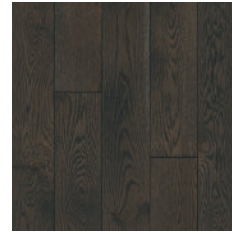

DISTINCTIVE CHARACTER

The canvas begins with premium Appalachian hardwood, valued for visuals of tight grains and high density. Further complemented by Oak's unique graining, TimberBrushed solid hardwood features a natural and rustic look that complements any décor.

10-YEAR WARRANTY
LIMITED COMMERCIAL

ALL HARTCO SOLID
HARDWOOD FLOORS ARE
PROUDLY MADE IN THE USA.

CERTIFIED BY
ICC Global Services

TIMBERBRUSHED™ SOLID HARDWOOD

Hartco®

OAK

Hay Ground
5" SKTB59L10W

River Leaf
5" SKTB59L30W

Cabin Memories
5" SKTB59L50W

Cove Hollow
5" SKTB59L60W

Shadow Play
5" SKTB59L70W

TIMBERBRUSHED SOLID					
SPECIES	Oak	THICKNESS	3/4"	HARDNESS	1290 (Industry Standard Oak – 1290)
WIDTH	5"	FINISH	Nano Aluminum Oxide	LIGHT SENSITIVITY	Moderate
EDGE DETAIL	Micro-beveled edges and ends	GLOSS	Low	BOARD-TO-BOARD COLOR VARIATION	More
INSTALLATION	Nail; On / Above Ground Level			WARRANTY	50-Year Limited Residential and 10-Year Limited Commercial