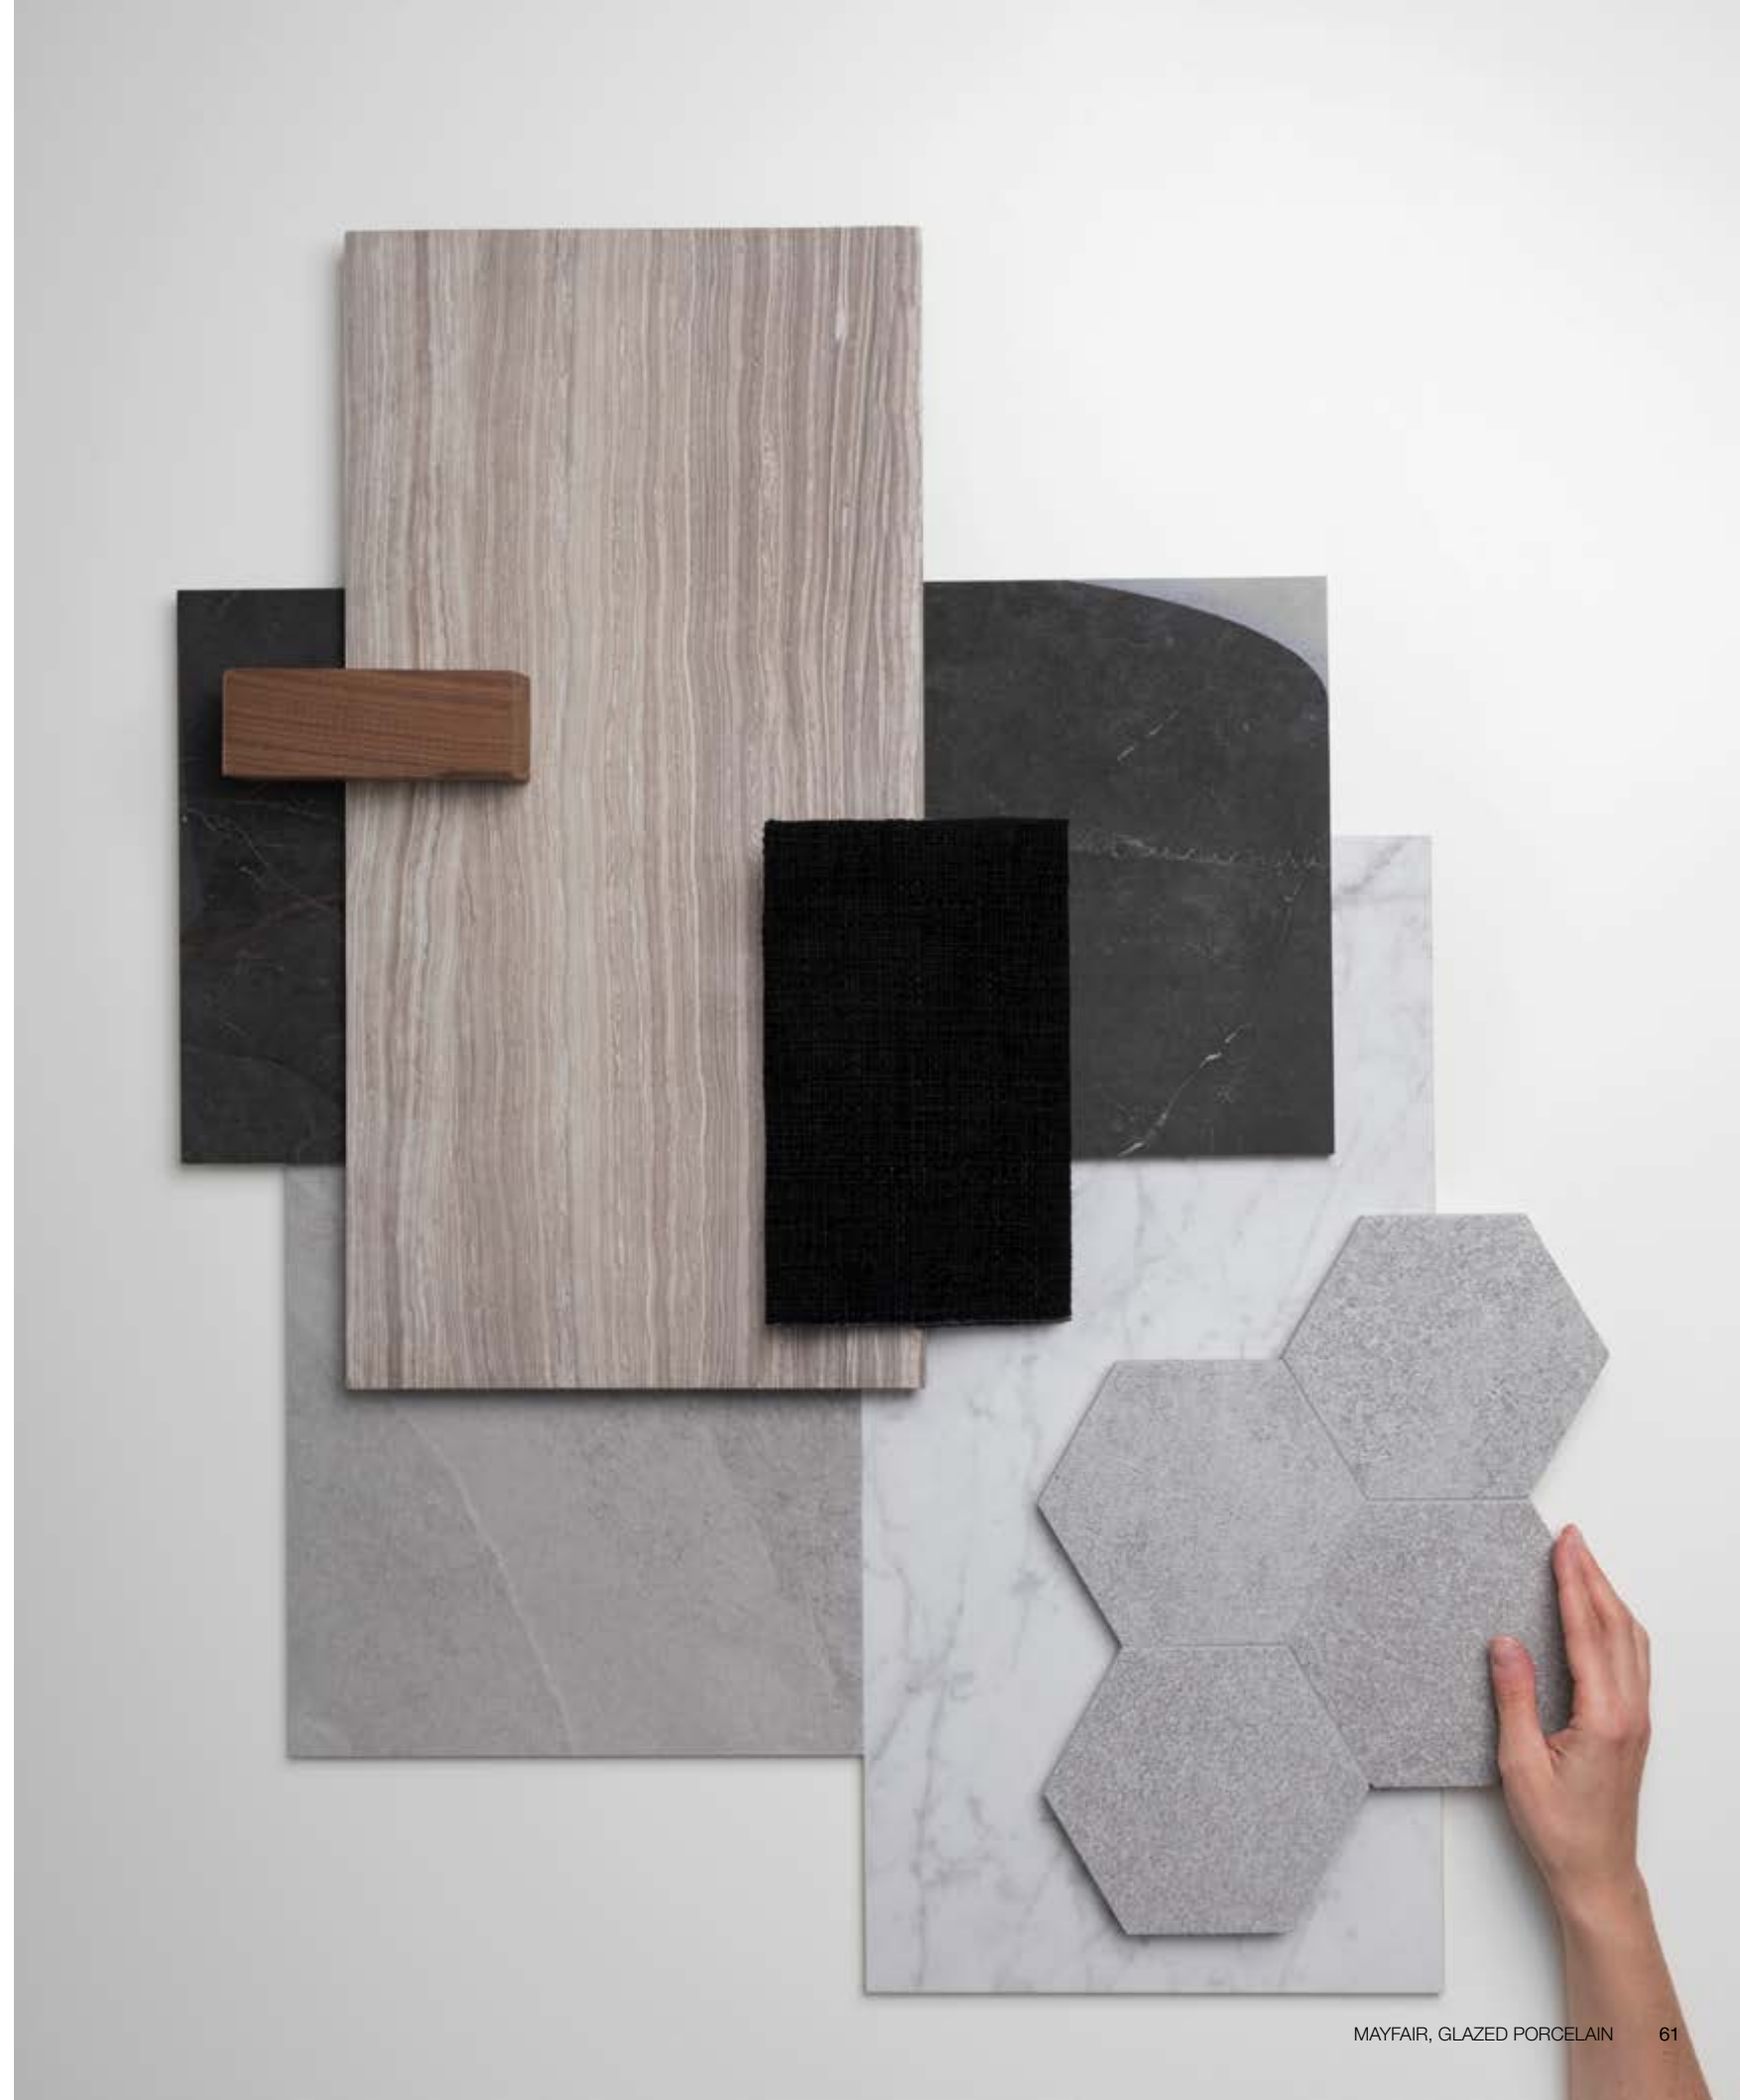

Calacatta Oro

Statuario Venato

Volakas Grigio

Volakas Grigio

The Anatolia difference
Unmatched elegance and unparalleled perfection.

Anatolia reinvents shapes and design compositions through refined color palettes, innovative graphical refinements and creative reinterpretations of traditional, cultural and trend led inspirations. Meticulous care is taken to enhance a product's formation through graphical and technical improvements at every step of the development and execution process. This leads to the most exquisite and discerning tile collections.