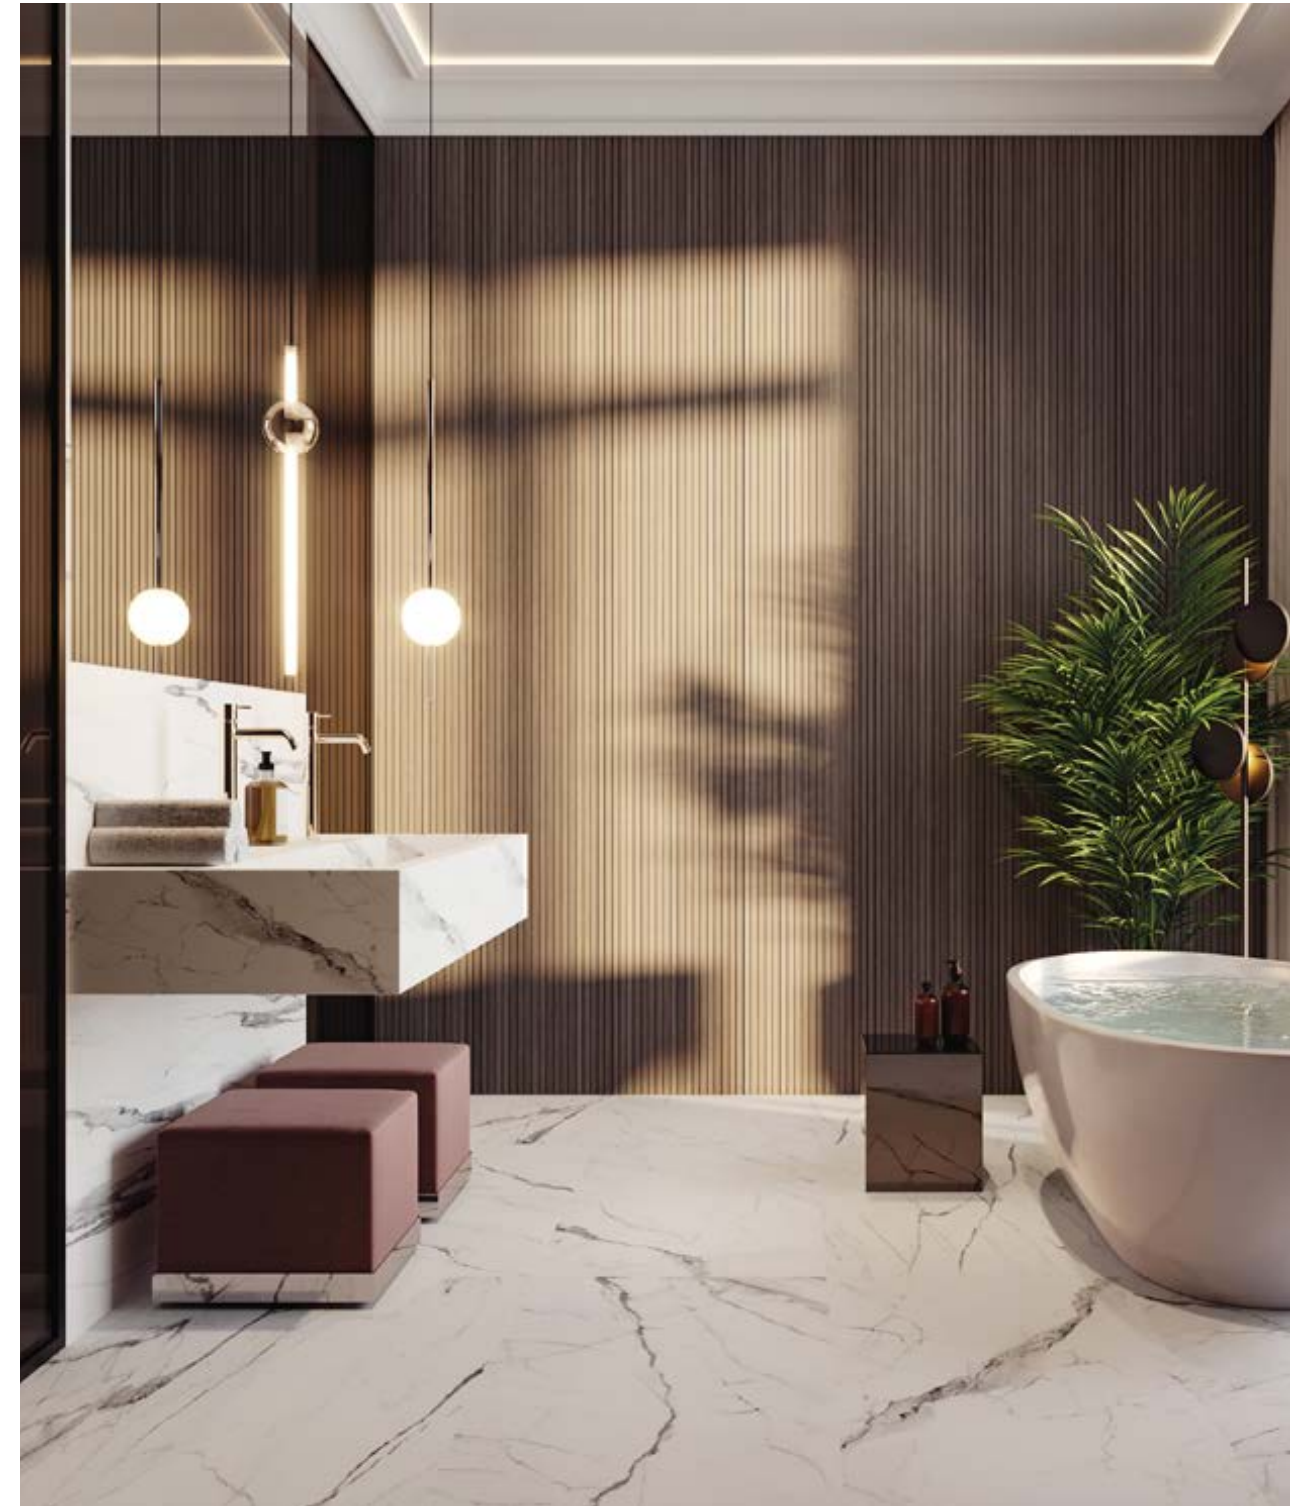

24 x 48 in / 120 x 60 cm
Actual: 1200 x 600 x 9 mm
14 images

12 x 24 in / 30 x 60 cm image variations

Statuario Venato.
The sophistication
of the classics.

24 x 48 in / 60 x 120 cm Mayfair Statuario Venato Polished Rectified Tile

Mayfair, *Statuario Venato*

The luxurious beauty of transcendent marble veining reinterpreted in porcelain. Statuario Venato is ideal for interior design projects with both a contemporary or classic feel, thanks to its natural elegance and adaptable design.