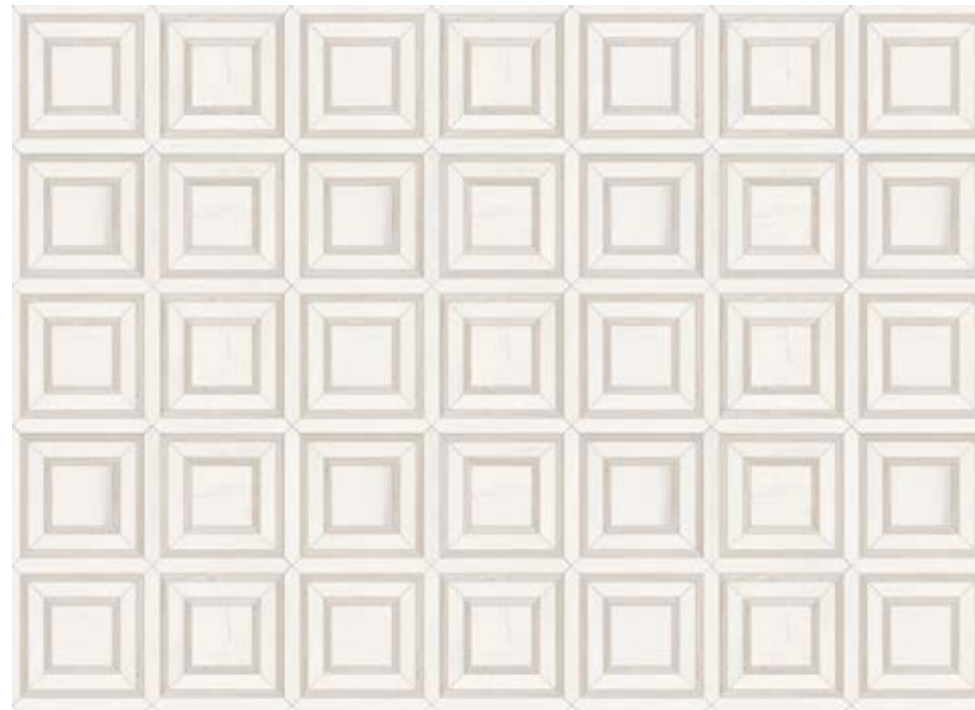

12 x 24 in / 30 x 60 cm image variations

Mayfair, *Piazza Mosaics*

Straight contrasting lines create a balanced pattern through this collection's waterjet mosaic design. Rigorous shapes, softened by the delicate veining, offered in different combinations of colors.

Calacatta Oro

Statuario Venato

Volakas Grigio

Strada Ash

Zebrino

Suave Bianco

Suave Bianco

Mayfair, *Arabesque Mosaics*