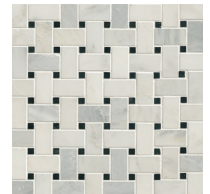

## About the Product

Fine and elegant, simple and lovely. The Arabescato Carrara marble collection offers a refined look and will add class to any space with its rich blend of whites and soft touches of grays. The extensive line includes a wide variety of coordinating countertops, floor and wall tiles, and mosaics.

## Technical Information

Primary Colors: White, Grey • Material Type: Marble • Finish: Honed

12x12/ 12x24/ 18x18

6x6 Honed/Beveled

4x4 Honed/Beveled

3x6 Honed/Beveled

2x2 Honed

1x1 Honed

5/8x5/8 Honed

2x4 Honed/Beveled

1x3 Honed

1" Hexagon Honed

Arabescato Spliface

Herringbone Pattern Honed

2" Hexagon w/5/8 Honed

Basketweave Pattern Honed

White Pebbles

Renaissance Basketweave Honed

Ocean Crest Brick

Linea

Rail Molding Honed

Pencil Molding Honed