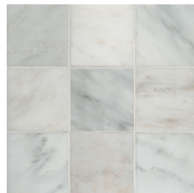

## About the Product

Fine and elegant, simple and lovely. The Arabescato Carrara marble collection offers a refined look and will add class to any space with its rich blend of whites and soft touches of grays. The extensive line includes a wide variety of coordinating countertops, floor and wall tiles, and mosaics.

## Technical Information

Primary Colors: White, Grey • Material Type: Marble • Finish: Honed

12x12/ 12x24/ 18x18

6x6 Honed/Beveled

4x4 Honed/Beveled

3x6 Honed/Beveled

2x2 Honed

1x1 Honed

5/8x5/8 Honed

2x4 Honed/Beveled

1x3 Honed

1" Hexagon Honed

Arabescato Spliface

Herringbone Pattern Honed

2" Hexagon w/5/8 Honed

Basketweave Pattern Honed