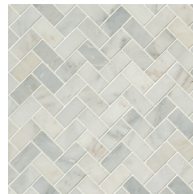

## About the Product

Fine and elegant, simple and lovely. The Arabescato Carrara marble collection offers a refined look and will add class to any space with its rich blend of whites and soft touches of grays. The extensive line includes a wide variety of coordinating countertops, floor and wall tiles, and mosaics.

## Technical Information

Primary Colors: White, Grey • Material Type: Marble • Finish: Honed

12x12/ 12x24/ 18x18

6x6 Honed/Beveled

4x4 Honed/Beveled

3x6 Honed/Beveled

2x2 Honed

1x1 Honed

5/8x5/8 Honed

2x4 Honed/Beveled

1x3 Honed

1" Hexagon Honed

Arabescato Spliface

Herringbone Pattern Honed

2" Hexagon w/5/8 Honed

Basketweave Pattern Honed

White Pebbles

Renaissance Basketweave Honed

Ocean Crest Brick

Linea

Rail Molding Honed

Pencil Molding Honed