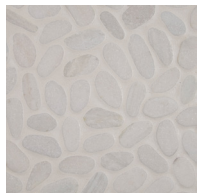

## About the Product

Fine and elegant, simple and lovely. The Arabescato Carrara marble collection offers a refined look and will add class to any space with its rich blend of whites and soft touches of grays. The extensive line includes a wide variety of coordinating countertops, floor and wall tiles, and mosaics.

## Technical Information

Primary Colors: White, Grey • Material Type: Marble • Finish: Honed

12x12/ 12x24/ 18x18

6x6 Honed/Beveled

4x4 Honed/Beveled

3x6 Honed/Beveled

2x2 Honed

1x1 Honed

5/8x5/8 Honed

2x4 Honed/Beveled

1x3 Honed

1" Hexagon Honed

Arabescato Spliface

Herringbone Pattern Honed

2" Hexagon w/5/8 Honed

Basketweave Pattern Honed

White Pebbles

Renaissance Basketweave Honed

Ocean Crest Brick

Linea

Rail Molding Honed

Pencil Molding Honed