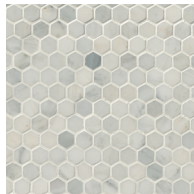

## About the Product

Fine and elegant, simple and lovely. The Arabescato Carrara marble collection offers a refined look and will add class to any space with its rich blend of whites and soft touches of grays. The extensive line includes a wide variety of coordinating countertops, floor and wall tiles, and mosaics.

## Technical Information

Primary Colors: White, Grey • Material Type: Marble • Finish: Honed

12x12/ 12x24/ 18x18

6x6 Honed/Beveled

4x4 Honed/Beveled

3x6 Honed/Beveled

2x2 Honed

1x1 Honed

5/8x5/8 Honed

2x4 Honed/Beveled

1x3 Honed

1" Hexagon Honed

Arabescato Spliface

Herringbone Pattern Honed

2" Hexagon w/5/8 Honed

Basketweave Pattern Honed