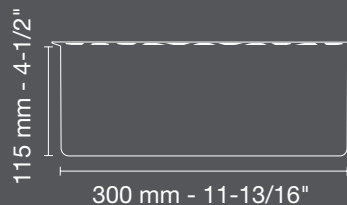

Wall Shelf

Schluter®-SHELF-W

For installation while tiling

FLORAL
Matte Black - MGS
SWS1 D5 MGS