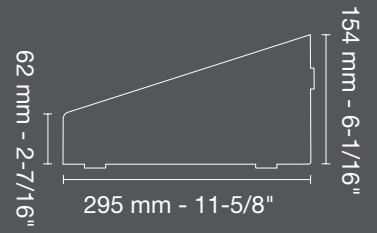

Corner Shelf

Schluter®-SHELF-E

For new or retrofit installations