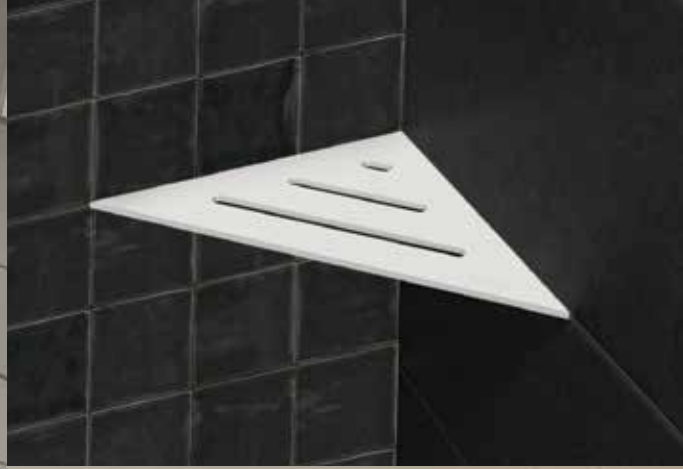

# Schluter<sup>®</sup>-SHELF

- Solid stainless steel with brushed finish, or color-coated aluminum in 6 TRENDLINE colors
- For new or retrofit installations
- Installation without drilling by integration into the joint pattern
- Matching drain grates available