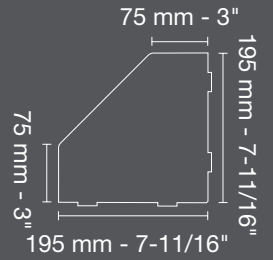

Corner Shelf

Schluter®-SHELF-E

For new or retrofit installations