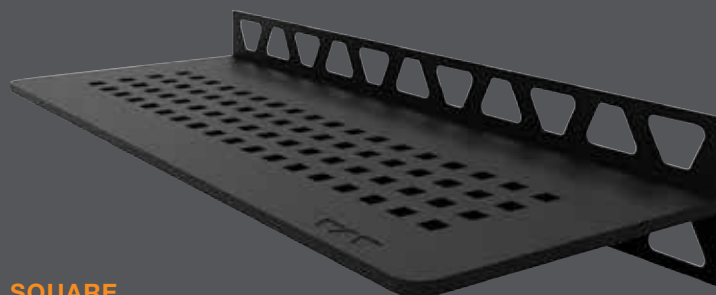

# Corner Shelf

# Wall Shelf

## Schluter®-SHELF-W

For installation while tiling

**FLORAL**  
Matte Black - MGS  
SWS1 D5 MGS

**CURVE**  
Matte Black - MGS  
SWS1 D6 MGS

**PURE**  
Matte Black - MGS  
SWS1 D7 MGS

**SQUARE**  
Matte Black - MGS  
SWS1 D3 MGS