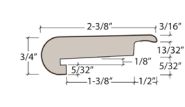

Exact-Match Moldings

Stocked and Sold by Next Floor

Water's Edge 301

**Reducer
With Track**

Length: 94" (238.7 cm)
 Pieces/Carton: 20
 Lb/Carton: 31
 Cartons/Pallet: 36
 Lb/Pallet: 1260

**T-Mold
With Track**

Length: 94" (238.7 cm)
 Pieces/Carton: 25
 Lb/Carton: 37
 Cartons/Pallet: 36
 Lb/Pallet: 1260

Stair Nose

Length: 94" (238.7 cm)
 Pieces/Carton: 10
 Lb/Carton: 40
 Cartons/Pallet: 80
 Lb/Pallet: 1600

Product Colour	Reducer With Track SKU Number	T-Mold With Track SKU Number	Stair Nose With Track SKU Number
301 001 Beach House	RD301001	TM301001	SN301001
301 002 Sand Dunes	RD301002	TM301002	SN301002
301 003 Lake House	RD30003	TM301003	SN301003
301 004 Glacier	RD301004	TM301 004	SN301004
301 005 Boardwalk	RD301005	TM301005	SN301005
301 006 Urban Oak	RD301006	TM301006	SN301006
301 007 London Fog	RD301007	TM301007	SN301007
301 008 Ledgerock	RD301008	TM301008	SN301008