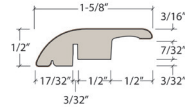

Exact-Match Moldings

Stocked and Sold by Next Floor

Water's Edge 301

**Reducer
With Track**

Length: 94" (238.7 cm)
 Pieces/Carton: 20
 Lb/Carton: 31
 Cartons/Pallet: 36
 Lb/Pallet: 1260

**T-Mold
With Track**

Length: 94" (238.7 cm)
 Pieces/Carton: 25
 Lb/Carton: 37
 Cartons/Pallet: 36
 Lb/Pallet: 1260

Stair Nose

Length: 94" (238.7 cm)
 Pieces/Carton: 10
 Lb/Carton: 40
 Cartons/Pallet: 80
 Lb/Pallet: 1600

Product Colour	Reducer With Track SKU Number	T-Mold With Track SKU Number	Stair Nose With Track SKU Number
301 001 Beach House	RD301001	TM301001	SN301001
301 002 Sand Dunes	RD301002	TM301002	SN301002
301 003 Lake House	RD30003	TM301003	SN301003
301 004 Glacier	RD301004	TM301 004	SN301004
301 005 Boardwalk	RD301005	TM301005	SN301005
301 006 Urban Oak	RD301006	TM301006	SN301006
301 007 London Fog	RD301007	TM301007	SN301007
301 008 Ledgerock	RD301008	TM301008	SN301008