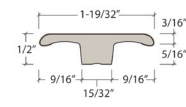

Exact-Match Moldings

Stocked and Sold by Next Floor

Water's Edge 301

**Reducer
With Track**

Length: 94" (238.7 cm)
 Pieces/Carton: 20
 Lb/Carton: 31
 Cartons/Pallet: 36
 Lb/Pallet: 1260

**T-Mold
With Track**

Length: 94" (238.7 cm)
 Pieces/Carton: 25
 Lb/Carton: 37
 Cartons/Pallet: 36
 Lb/Pallet: 1260

Stair Nose

Length: 94" (238.7 cm)
 Pieces/Carton: 10
 Lb/Carton: 40
 Cartons/Pallet: 80
 Lb/Pallet: 1600

Product Colour	Reducer With Track SKU Number	T-Mold With Track SKU Number	Stair Nose With Track SKU Number
301 001 Beach House	RD301001	TM301001	SN301001
301 002 Sand Dunes	RD301002	TM301002	SN301002
301 003 Lake House	RD30003	TM301003	SN301003
301 004 Glacier	RD301004	TM301 004	SN301004
301 005 Boardwalk	RD301005	TM301005	SN301005
301 006 Urban Oak	RD301006	TM301006	SN301006
301 007 London Fog	RD301007	TM301007	SN301007
301 008 Ledgerock	RD301008	TM301008	SN301008