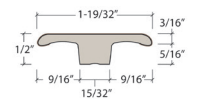

**Reducer  
Track and Shim**

Length: 94" (238.7 cm)  
 Pieces/Carton: 20  
 Lb/Carton: 35  
 Cartons/Pallet: 36  
 Lb/Pallet: 1260

**T-Mold  
Track and Shim**

Length: 94" (238.7 cm)  
 Pieces/Carton: 20  
 Lb/Carton: 35  
 Cartons/Pallet: 36  
 Lb/Pallet: 1260

**Stair Nose  
Track and Shim**

Length: 94" (238.7 cm)  
 Pieces/Carton: 10  
 Lb/Carton: 20  
 Cartons/Pallet: 80  
 Lb/Pallet: 1600

Product Colour	Reducer Track and Shim SKU Number	T-Mold Track and Shim SKU Number	Stair Nose Track and Shim SKU Number
627 004 Polo Club	RD627004	TM627004	SN627004
627 005 Mansion Fog	RD627005	TM627005	SN627005
627 007 Barrister's Lounge	RD627007	TM627007	SN627007
627 012 Coastal Retreat	RD627012	TM627012	SN627012
627 031 Ski Chalet	RD627031	TM627031	SN627031
627 033 Urban Loft	RD627033	TM627033	SN627033
627 035 Mountain Lodge	RD627035	TM627035	SN627035
627 036 Beach House	RD627036	TM627036	N627036