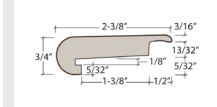

**Reducer  
Track and Shim**

Length: 94" (238.7 cm)  
 Pieces/Carton: 20  
 Lb/Carton: 35  
 Cartons/Pallet: 36  
 Lb/Pallet: 1260

**T-Mold  
Track and Shim**

Length: 94" (238.7 cm)  
 Pieces/Carton: 20  
 Lb/Carton: 35  
 Cartons/Pallet: 36  
 Lb/Pallet: 1260

**Stair Nose  
Track and Shim**

Length: 94" (238.7 cm)  
 Pieces/Carton: 10  
 Lb/Carton: 20  
 Cartons/Pallet: 80  
 Lb/Pallet: 1600

Product Colour	Reducer Track and Shim SKU Number	T-Mold Track and Shim SKU Number	Stair Nose Track and Shim SKU Number
627 004 Polo Club	RD627004	TM627004	SN627004
627 005 Mansion Fog	RD627005	TM627005	SN627005
627 007 Barrister's Lounge	RD627007	TM627007	SN627007
627 012 Coastal Retreat	RD627012	TM627012	SN627012
627 031 Ski Chalet	RD627031	TM627031	SN627031
627 033 Urban Loft	RD627033	TM627033	SN627033
627 035 Mountain Lodge	RD627035	TM627035	SN627035
627 036 Beach House	RD627036	TM627036	N627036