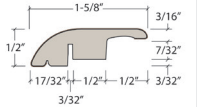

**Reducer  
Track and Shim**

Length: 94" (238.7 cm)  
 Pieces/Carton: 20  
 Lb/Carton: 35  
 Cartons/Pallet: 36  
 Lb/Pallet: 1260

**T-Mold  
Track and Shim**

Length: 94" (238.7 cm)  
 Pieces/Carton: 20  
 Lb/Carton: 35  
 Cartons/Pallet: 36  
 Lb/Pallet: 1260

**Stair Nose  
Track and Shim**

Length: 94" (238.7 cm)  
 Pieces/Carton: 10  
 Lb/Carton: 20  
 Cartons/Pallet: 80  
 Lb/Pallet: 1600

Product Colour	Reducer Track and Shim SKU Number	T-Mold Track and Shim SKU Number	Stair Nose Track and Shim SKU Number
627 004 Polo Club	RD627004	TM627004	SN627004
627 005 Mansion Fog	RD627005	TM627005	SN627005
627 007 Barrister's Lounge	RD627007	TM627007	SN627007
627 012 Coastal Retreat	RD627012	TM627012	SN627012
627 031 Ski Chalet	RD627031	TM627031	SN627031
627 033 Urban Loft	RD627033	TM627033	SN627033
627 035 Mountain Lodge	RD627035	TM627035	SN627035
627 036 Beach House	RD627036	TM627036	N627036