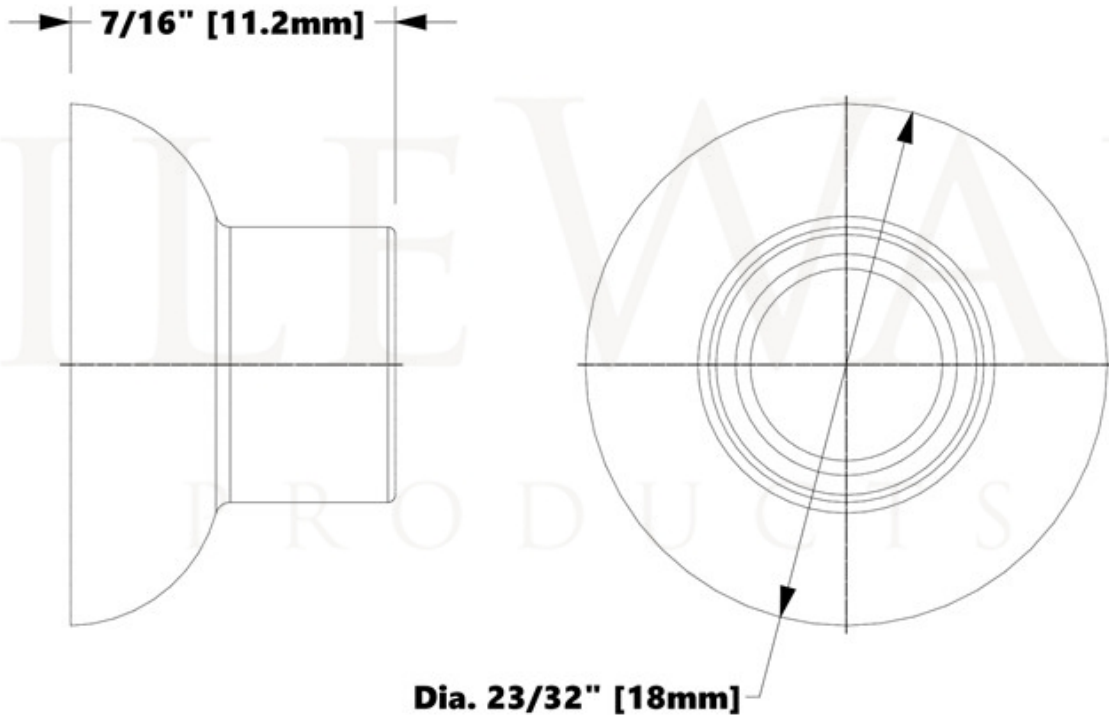

Replacement Part   Specification	
Model (SKU)	<b>C231-FER-Finish</b>
Standard Ferrule	

<b>Product Dimensions</b> (units are in both inches and mm)	<b>Weight</b>	<b>0.018 lb / 0.008 kg</b>	<b>150A</b>
---	---------------	----------------------------	-------------