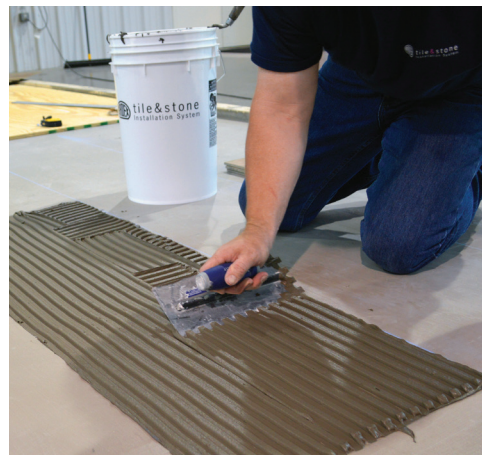

ARDEX X 7 R™

Rapid Set, Flexible Tile and Stone Mortar

Multi-purpose, tile and stone mortar especially formulated with enhanced properties of adhesion and flexibility. Walk on or grout in just three hours. For use on porcelain, quarry, ceramic, mosaic and most natural stone tiles.

Key Features

- Available in Gray or White
- For interior and exterior applications; floors and walls
- Excellent sag resistance
- Very easy to mix and apply
- Use over in-floor heating systems
- For use in wet areas, including showers and swimming pools

Installation

- Package: 40 lb. (18 kg) 20 lb. (9 kg) bags
- Coverage: 1/4" x 1/4" x 1/4" Sq. Notch Trowel 85 sq. ft (7.9 sq. m)
- Open Time: 20 minutes
- Pot Life: 30 - 40 minutes
- Working Time: 20 minutes
- Time to Grout: 3 hours

Performance

- VOC: 0

SystemOne™

Visit www.youtube.com/ARDEX101 to watch ARDEX Americas product videos.

For easy-to-use ARDEX Product Calculators and Product Information On the Go, download the ARDEX App at the iTunes Store or Google Play.

ARDEX MORTARS

AMERICAS

888-512-7339

+1-724-203-5000

www.ardexamericas.com

AF 389 09/16