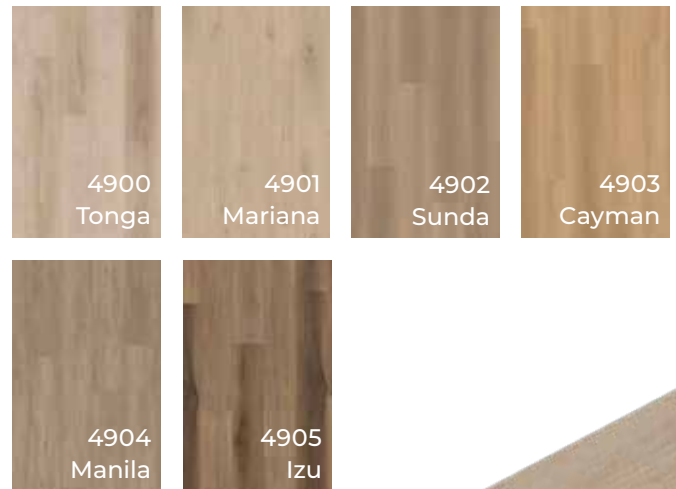

Oceanic

4900 - Actual products may vary from colours shown

OCEANIC

Water-resistant Laminate - 80h

12 mm, 7.71" x 59"

725-04

- Embossed In Register (EIR) finish
- Made in China AC4
- Floating installation with 5G® Drop Lock system
- Install on all levels
- Painted bevels and Waxed edges