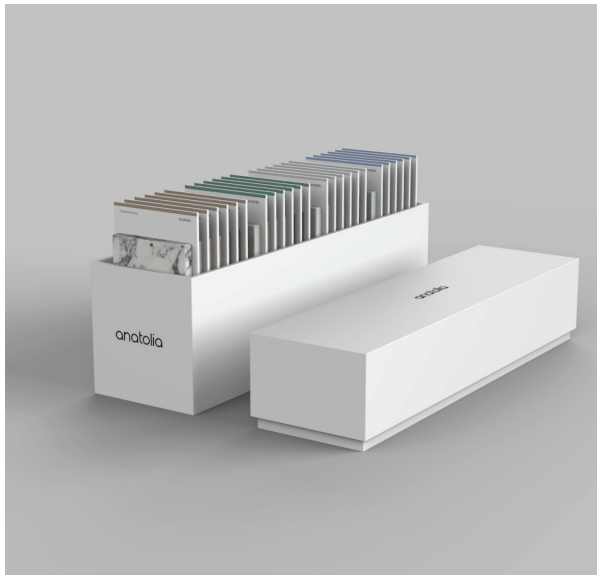

Marketing support, *Sample Chip Carrying Case*

Anatolia has developed a premium sample chip carrying case to easily and beautifully store, organize, and carry sample chips to meetings and for sample libraries. The case comes empty and can hold up to 24 sample chips.

ITEM DESCRIPTION	ITEM CODE	UPC
Anatolia Sample Chip Carrying Case (White) (Empty)	9902-1659-0	828492074879