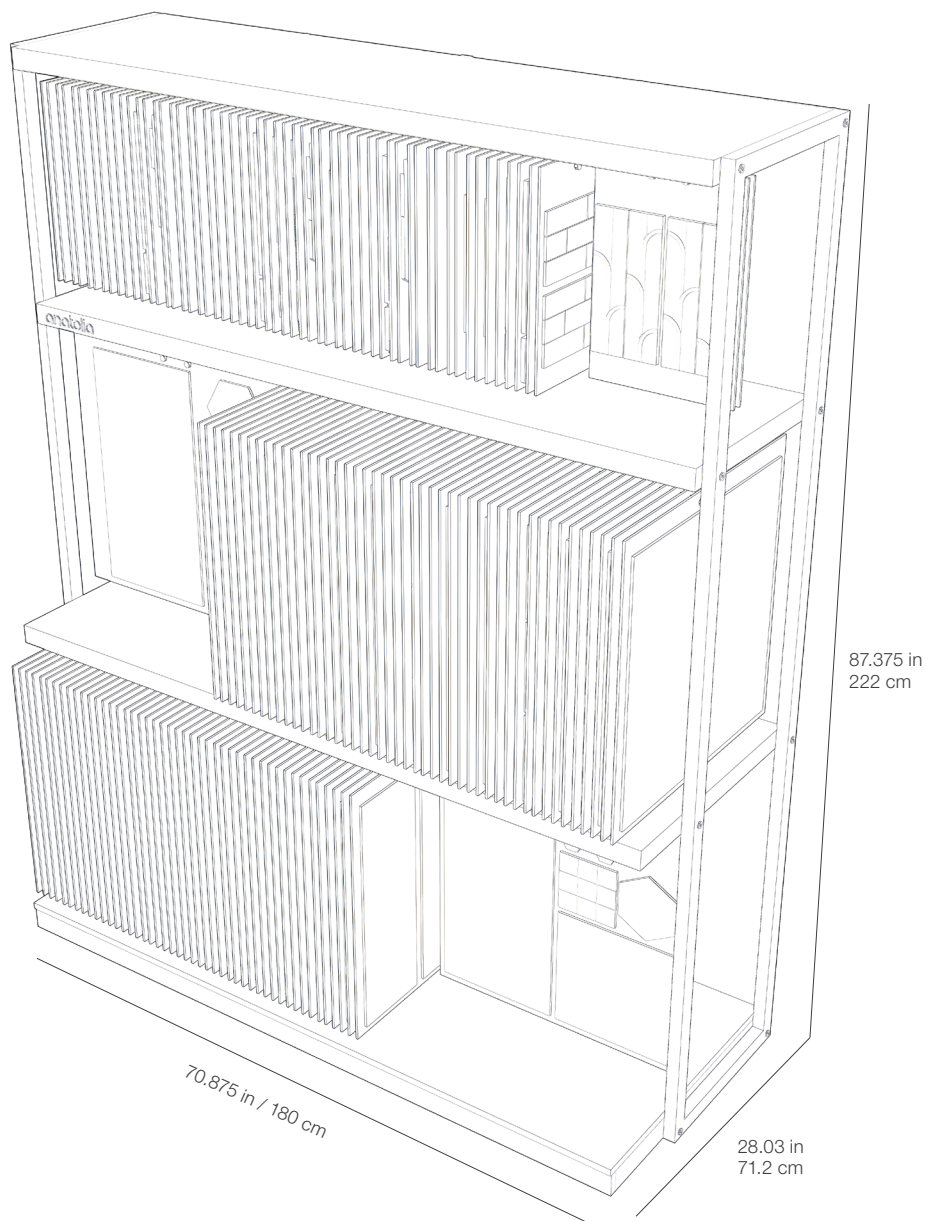

Marketing Support, *Premiere Library Display Kit*

Key specifications and item codes

ITEM DESCRIPTION	CONTENTS	ITEM CODE
ANATOLIA PREMIERE LIBRARY DISPLAY KIT	31 DISPLAY BOARD SETS AVAILABLE (125 BOARDS), 1 DISPLAY BASE, 78 DISPLAY BOARD ROLLER	9901-0084-0

<i>Premier Library Display</i>	ITEM CODE
ANATOLIA LIBRARY DISPLAY BASE	9902-1923-0
ANATOLIA LIBRARY DISPLAY BOARD ROLLER	9902-1924-0