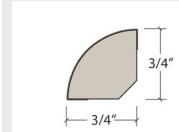

Exact-Match Moldings

Stocked and Sold by Next Floor

Lighthouse Point 562/Center Point 464

3 in 1 with Track and Shim

Length: 94" (238.7 cm)
 Pieces/Carton: 20
 Lb/Carton: 35
 Cartons/Pallet: 36
 Lb/Pallet: 1260

Tall Stair Nose Cap

Length: 94" (238.7 cm)
 Pieces/Carton: 10
 Lb/Carton: 20
 Cartons/Pallet: 80
 Lb/Pallet: 1600

Product Colour	3 in 1 with Track and Shim SKU Number	Tall Stair Nose Cap SKU Number
562 008/464 008 Faded Hickory	TH-562/464 008	TN-562/464 008
562 009/464 009 Rich Hickory	TH-562/464 009	TN-562/464 009
562 007/464 007 Winter Hickory	TH-562/464 007	TN-562/464 007
562 003/464 003 Cocoa Hickory	TH-562/464 003	TN-562/464 003
562 016/464 016 Oyster Oak	TH-562/464 016	TN-562/464 016
562 026/464 026 Graphite Oak	TH-562/464 026	TN-562/464 026
562 013/464 013 Taupestone Oak	TH-562/464 013	TN-562/464 013
562 011/464 011 Natural Oak	TH-562/464 011	TN-562/464 011

Coordinating Moldings

USA Special Order Moldings Available from Versatrim

Lighthouse Point 562 & Center Point 464

SlimTrim with Track and Shim

VersaEdge Extra Tall

Moisture Proof Quarter Round

SlimCap with Track and Shim