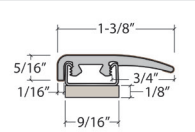

Exact-Match Moldings

Stocked and Sold by Next Floor

Lighthouse Point 562/Center Point 464

3 in 1 with Track and Shim

Length: 94" (238.7 cm)
 Pieces/Carton: 20
 Lb/Carton: 35
 Cartons/Pallet: 36
 Lb/Pallet: 1260

Coordinating Moldings

USA Special Order Moldings Available from Versatrim

Lighthouse Point 562 & Center Point 464

SlimTrim with Track and Shim

VersaEdge Extra Tall

Moisture Proof Quarter Round

SlimCap with Track and Shim