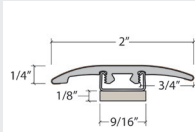

Exact-Match Moldings

Stocked and Sold by Next Floor

Lighthouse Point 562/Center Point 464

3 in 1 with Track and Shim

Length: 94" (238.7 cm)
 Pieces/Carton: 20
 Lb/Carton: 35
 Cartons/Pallet: 36
 Lb/Pallet: 1260

Tall Stair Nose Cap

Length: 94" (238.7 cm)
 Pieces/Carton: 10
 Lb/Carton: 20
 Cartons/Pallet: 80
 Lb/Pallet: 1600

Product Colour	3 in 1 with Track and Shim SKU Number	Tall Stair Nose Cap SKU Number
562 008/464 008 Faded Hickory	TH-562/464 008	TN-562/464 008
562 009/464 009 Rich Hickory	TH-562/464 009	TN-562/464 009
562 007/464 007 Winter Hickory	TH-562/464 007	TN-562/464 007
562 003/464 003 Cocoa Hickory	TH-562/464 003	TN-562/464 003
562 016/464 016 Oyster Oak	TH-562/464 016	TN-562/464 016
562 026/464 026 Graphite Oak	TH-562/464 026	TN-562/464 026
562 013/464 013 Taupestone Oak	TH-562/464 013	TN-562/464 013
562 011/464 011 Natural Oak	TH-562/464 011	TN-562/464 011

Coordinating Moldings

USA Special Order Moldings Available from Versatrim

Lighthouse Point 562 & Center Point 464

SlimTrim with Track and Shim

VersaEdge Extra Tall

Moisture Proof Quarter Round

SlimCap with Track and Shim