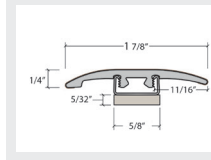

Exact-Match Moldings

Stocked and Sold by Next Floor

Lighthouse Point 562/Center Point 464

3 in 1 with Track and Shim

Length: 94" (238.7 cm)
 Pieces/Carton: 20
 Lb/Carton: 35
 Cartons/Pallet: 36
 Lb/Pallet: 1260

Tall Stair Nose Cap

Length: 94" (238.7 cm)
 Pieces/Carton: 10
 Lb/Carton: 20
 Cartons/Pallet: 80
 Lb/Pallet: 1600

Product Colour	3 in 1 with Track and Shim SKU Number	Tall Stair Nose Cap SKU Number
562 008/464 008 Faded Hickory	TH-562/464 008	TN-562/464 008
562 009/464 009 Rich Hickory	TH-562/464 009	TN-562/464 009
562 007/464 007 Winter Hickory	TH-562/464 007	TN-562/464 007
562 003/464 003 Cocoa Hickory	TH-562/464 003	TN-562/464 003
562 016/464 016 Oyster Oak	TH-562/464 016	TN-562/464 016
562 026/464 026 Graphite Oak	TH-562/464 026	TN-562/464 026
562 013/464 013 Taupestone Oak	TH-562/464 013	TN-562/464 013
562 011/464 011 Natural Oak	TH-562/464 011	TN-562/464 011