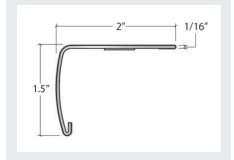

Exact-Match Moldings

Stocked and Sold by Next Floor

Lighthouse Point 562/Center Point 464

3 in 1 with Track and Shim

Length: 94" (238.7 cm)
 Pieces/Carton: 20
 Lb/Carton: 35
 Cartons/Pallet: 36
 Lb/Pallet: 1260

Tall Stair Nose Cap

Length: 94" (238.7 cm)
 Pieces/Carton: 10
 Lb/Carton: 20
 Cartons/Pallet: 80
 Lb/Pallet: 1600

Product Colour	3 in 1 with Track and Shim SKU Number	Tall Stair Nose Cap SKU Number
562 008/464 008 Faded Hickory	TH-562/464 008	TN-562/464 008
562 009/464 009 Rich Hickory	TH-562/464 009	TN-562/464 009
562 007/464 007 Winter Hickory	TH-562/464 007	TN-562/464 007
562 003/464 003 Cocoa Hickory	TH-562/464 003	TN-562/464 003
562 016/464 016 Oyster Oak	TH-562/464 016	TN-562/464 016
562 026/464 026 Graphite Oak	TH-562/464 026	TN-562/464 026
562 013/464 013 Taupestone Oak	TH-562/464 013	TN-562/464 013
562 011/464 011 Natural Oak	TH-562/464 011	TN-562/464 011