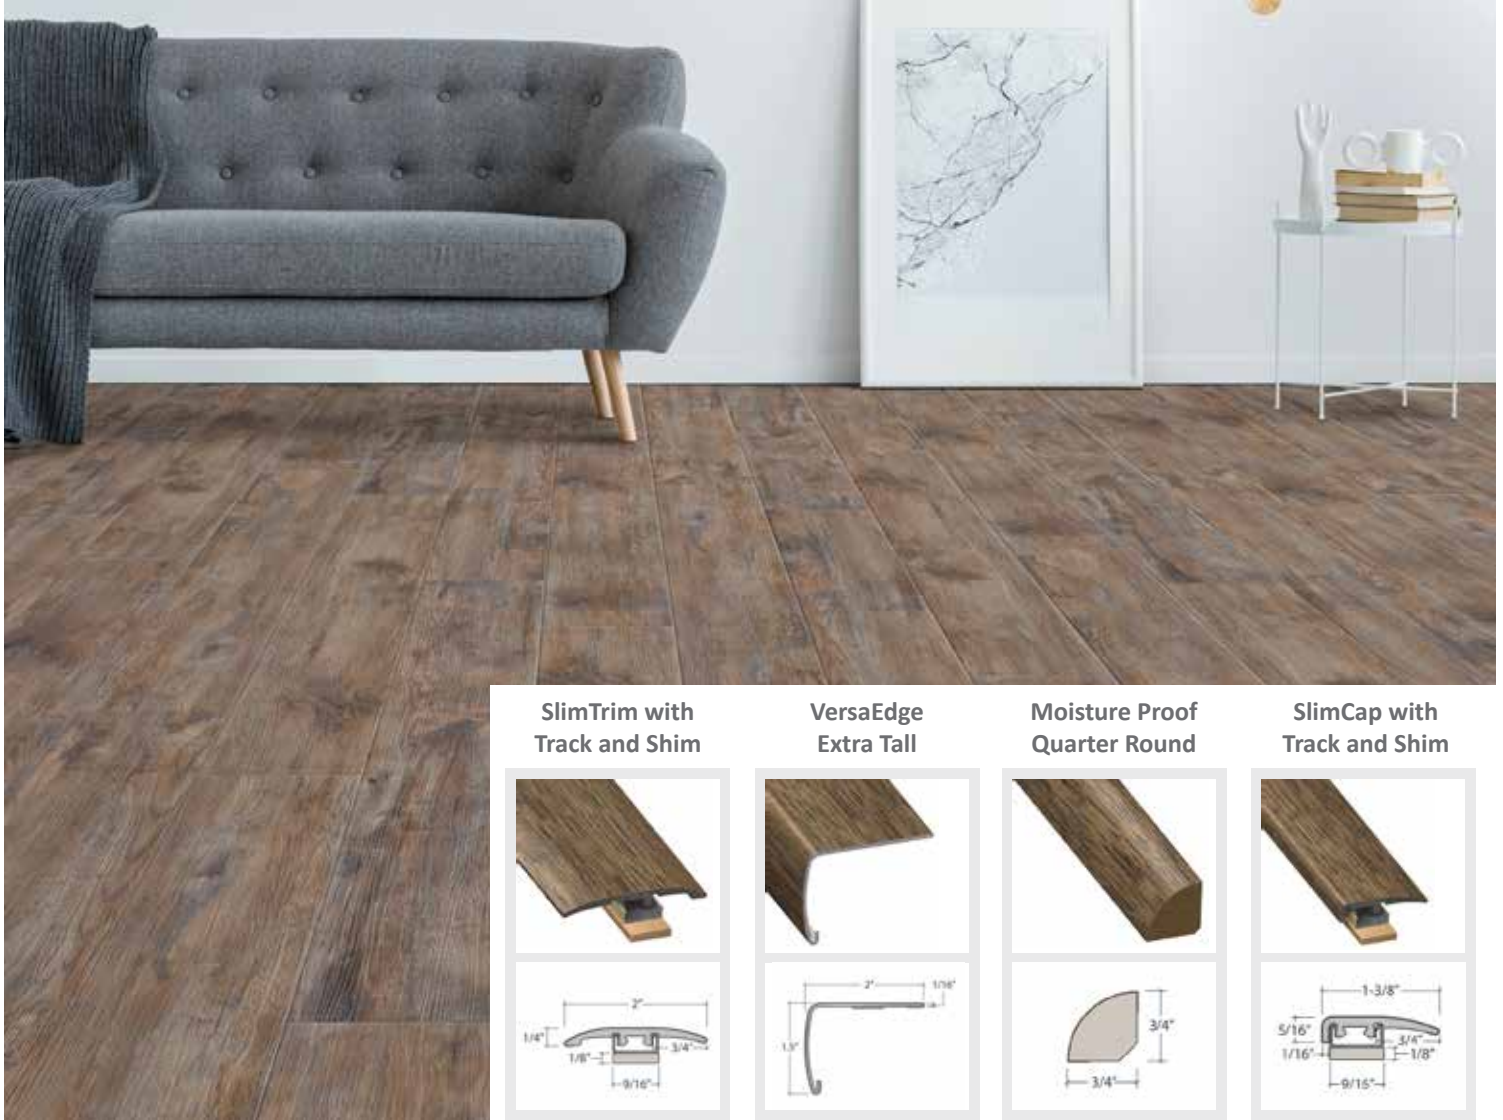

Exact-Match Moldings

Stocked and Sold by Next Floor

Amazing Pro 537

Round Stair Tread with Return

Dimensions: 50" wide x 12 1/4" deep
(126.8 cm x 31 cm)
Pieces/Carton: 2 **Lb/Carton:** 15.5
Cartons/Pallet: 30
Lb/Pallet: 465

Tall Stair Nose Cap

Length: 94.5" (240 cm)
Pieces/Carton: 10
Lb/Carton: 20
Cartons/Pallet: 80
Lb/Pallet: 1600

Product Colour	Round Stair Tread with Return SKU Number	Round Flush Stair Nose SKU Number	3 in 1 with Track & Shim SKU Number	Tall Nose Stair Cap* SKU Number
537 117 Natural Hickory	ST537117	SR537117	TH537117	TN537117
537 123 Golden Oak	ST537123	SR537123	TH537123	TN537123
537 126 Light Sand Oak	ST537126	SR537126	TH537126	TN537126
537 303 Warm Tawny Oak	ST537303	SR537303	TH537303	TN537303
537 048 Nickel Finished Oak	ST537048	SR537048	TH537048	TN537048
537 053 Heritage Oak	ST537053	SR537053	TH537053	TN537053
537 060 Naturally Oiled Oak	ST537060	SR537060	TH537060	TN537060
537 412 Tavern Oak	ST537412	SR537412	TH537412	TN537412

*while quantities last

Coordinating Moldings

USA Special Order Moldings Available from Versatrim

Amazing Pro 537

SlimTrim with Track and Shim

VersaEdge Extra Tall

Moisture Proof Quarter Round

SlimCap with Track and Shim