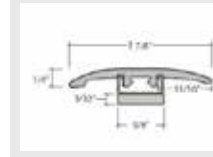

Exact-Match Moldings

Stocked and Sold by Next Floor

Amazing Pro 537

Round Stair Tread with Return

Dimensions: 50" wide x 12 1/4" deep
(126.8 cm x 31 cm)
Pieces/Carton: 2 **Lb/Carton:** 15.5
Cartons/Pallet: 30
Lb/Pallet: 465

Round Flush Stair Nose

Length: 94.5" (240 cm)
Pieces/Carton: 12
Lb/Carton: 70.5
Cartons/Pallet: 28
Lb/Pallet: 1974

3 in 1 with Track and Shim

Length: 94.5" (240 cm)
Pieces/Carton: 20
Lb/Carton: 35
Cartons/Pallet: 36
Lb/Pallet: 1260

Tall Stair Nose Cap

Length: 94.5" (240 cm)
Pieces/Carton: 10
Lb/Carton: 20
Cartons/Pallet: 80
Lb/Pallet: 1600

Product Colour	Round Stair Tread with Return SKU Number	Round Flush Stair Nose SKU Number	3 in 1 with Track & Shim SKU Number	Tall Nose Stair Cap* SKU Number
537 117 Natural Hickory	ST537117	SR537117	TH537117	TN537117
537 123 Golden Oak	ST537123	SR537123	TH537123	TN537123
537 126 Light Sand Oak	ST537126	SR537126	TH537126	TN537126
537 303 Warm Tawny Oak	ST537303	SR537303	TH537303	TN537303
537 048 Nickel Finished Oak	ST537048	SR537048	TH537048	TN537048
537 053 Heritage Oak	ST537053	SR537053	TH537053	TN537053
537 060 Naturally Oiled Oak	ST537060	SR537060	TH537060	TN537060
537 412 Tavern Oak	ST537412	SR537412	TH537412	TN537412