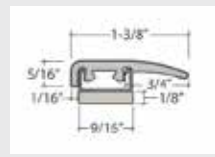

*while quantities last

Coordinating Moldings

USA Special Order Moldings Available from Versatrim

Amazing Pro 537

SlimTrim with Track and Shim

VersaEdge Extra Tall

Moisture Proof Quarter Round

SlimCap with Track and Shim