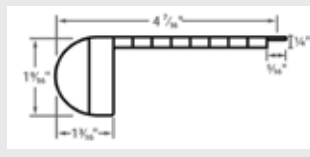

Exact-Match Moldings

Stocked and Sold by Next Floor

Amazing Pro 537

Round Stair Tread with Return

Dimensions: 50" wide x 12 1/4" deep
(126.8 cm x 31 cm)
Pieces/Carton: 2 **Lb/Carton:** 15.5
Cartons/Pallet: 30
Lb/Pallet: 465

Round Flush Stair Nose

Length: 94.5" (240 cm)
Pieces/Carton: 12
Lb/Carton: 70.5
Cartons/Pallet: 28
Lb/Pallet: 1974

3 in 1 with Track and Shim

Length: 94.5" (240 cm)
Pieces/Carton: 20
Lb/Carton: 35
Cartons/Pallet: 36
Lb/Pallet: 1260

Tall Stair Nose Cap

Length: 94.5" (240 cm)
Pieces/Carton: 10
Lb/Carton: 20
Cartons/Pallet: 80
Lb/Pallet: 1600

Product Colour	Round Stair Tread with Return SKU Number	Round Flush Stair Nose SKU Number	3 in 1 with Track & Shim SKU Number	Tall Nose Stair Cap* SKU Number
537 117 Natural Hickory	ST537117	SR537117	TH537117	TN537117
537 123 Golden Oak	ST537123	SR537123	TH537123	TN537123
537 126 Light Sand Oak	ST537126	SR537126	TH537126	TN537126
537 303 Warm Tawny Oak	ST537303	SR537303	TH537303	TN537303
537 048 Nickel Finished Oak	ST537048	SR537048	TH537048	TN537048
537 053 Heritage Oak	ST537053	SR537053	TH537053	TN537053
537 060 Naturally Oiled Oak	ST537060	SR537060	TH537060	TN537060
537 412 Tavern Oak	ST537412	SR537412	TH537412	TN537412