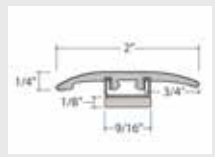

*while quantities last

Coordinating Moldings

USA Special Order Moldings Available from Versatrim

Amazing Pro 537

SlimTrim with Track and Shim

VersaEdge Extra Tall

Moisture Proof Quarter Round

SlimCap with Track and Shim