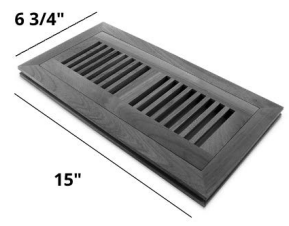

### Vents

4x10 OSD is 6 3/4" x 13"

4x12 OSD is 6 3/4" x 15"

SURFACE VENT  
4.10

SURFACE VENT  
4.12

\*Our coordinating mouldings are manufactured and designed to blend in with your flooring. Colour, texture, and sheen may vary from your flooring.