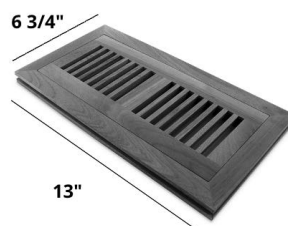

### Vents

4x10 OSD is 6 3/4" x 13"

4x12 OSD is 6 3/4" x 15"

SURFACE VENT  
4.10

SURFACE VENT  
4.12

\*Our coordinating mouldings are manufactured and designed to blend in with your flooring. Colour, texture, and sheen may vary from your flooring.