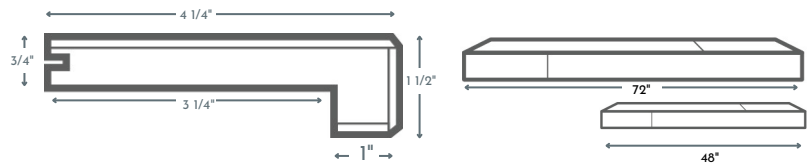

### Euro Nosing

72" length with/without joints (Nominal)

\*Please specify the required one when ordering.\*

48" length with joints (Nominal)

### Reducer

72" length with joints (Nominal)

48" length with joints (Nominal)

### T Mold

72" length with joints (Nominal)

48" length with joints (Nominal)

### Vents

4x10 OSD is 6 3/4" x 13"

4x12 OSD is 6 3/4" x 15"

SURFACE VENT  
4.10

SURFACE VENT  
4.12

\*Our coordinating mouldings are manufactured and designed to blend in with your flooring. Colour, texture, and sheen may vary from your flooring.