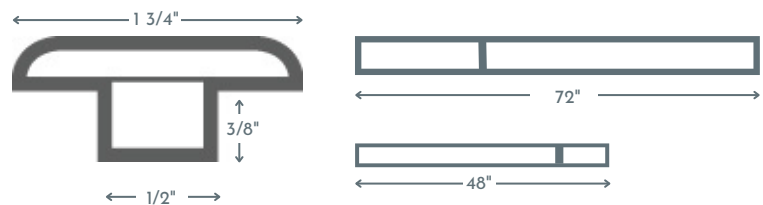

### Euro Nosing

72" length with/without joints (Nominal)

\*Please specify the required one when ordering.\*

48" length with joints (Nominal)

### Reducer

72" length with joints (Nominal)

48" length with joints (Nominal)

### T Mold

72" length with joints (Nominal)

48" length with joints (Nominal)