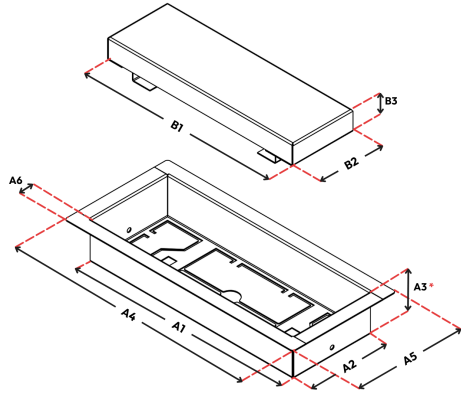

Framed Wall Vent (Luxe)

Component Dimensions