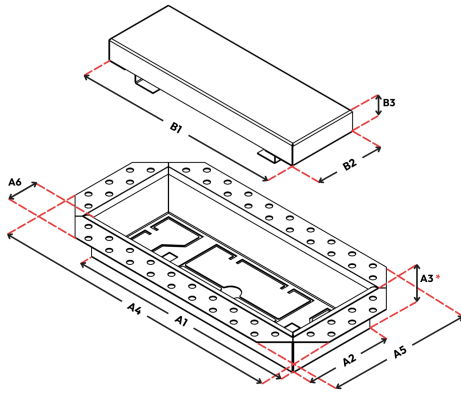

Dimension Database

Flush Wall Vent (Luxe)

Component Dimensions