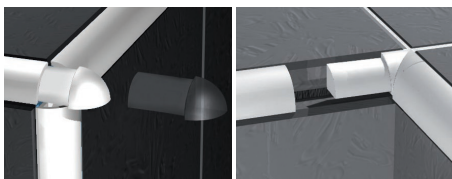

CAPSULES and THREE-WAYS JOINTS

POLYPROPYLENE/POLYETYLENE UV RESISTANT

POLYPROPYLENE/POLYETYLENE UV RESISTANT

Article	H mm	€/Pack. 20 Pcs	€/Pack. 5 Pcs
CPJQT 08-.../...	8		
IPJQT 08-.../...	8		
CPJQT 10-.../...	10		
IPJQT 10-.../...	10		
CPJQT 125-.../...	12,5		
IPJQT 125-.../...	12,5		

Available in the colours: 01-02-03-05-06-11-17-18 (available on demand 0106-04-07-08-09-10-12-13-14-15-16-19-20-21-22-23-24-25-26-27-28-29). The code of the selected colour must be added to the article code. E.g.: CPJQT 08-.../... (chosen colour white) CPJQT 08-01/20.

EXTERNAL CAPSULES

INTERNAL CAPSULES