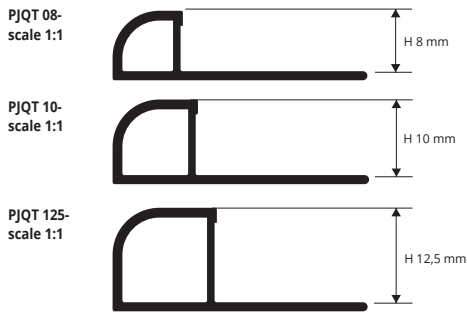

PROJOLLY QUART

SHOCKPROOF NON - TOXIC COLORED VINYL RESIN

PROJOLLY QUART is a quarter-circle rounded bead profile in shockproof non - toxic colored vinyl resin that can be applied on external corners of coverings. It can be used to close the perimeter of coverings. Its particular section, the availability in different colours also on demand and special pieces such as internal and external corners make **PROJOLLY QUART** a much sought-after profile. It can be easily matched with the wall covering and allows an elegant workmanlike application.

EXAMPLES AND INSTRUCTIONS FOR LAYING METHODS

1. Choose "PROJOLLY QUART" according to the tile thickness and desired colour.
2. Cut "PROJOLLY QUART" to the desired length and apply the adhesive on the support where the profile will be laid.
3. Press the anchoring flange of "PROJOLLY QUART" into the adhesive.
4. Lay the tiles, aligning them with the profile leaving a 2 mm joint.
5. Fill the joints between the profile and the tiles with grout, in order to avoid water stagnation.

NON-TOXIC SHOCKPROOF VINYL RESIN

bar length 2,7 lm - pack. 54 lm (white colour pack. 108 lm)

Article	H mm	€/lm	€/Pc
PJQT 08-...	8		
PJQT 10-...	10		
PJQT 125-...	12,5		

Available in the colours: 00-01-02-03-05-06-11-17-18.
Available on demand 0106 - 04 - 07 - 08 - 09 -10-12-13-14-15-16-19-20-21-22-23-24-25-26-27-28-29 with a minimum quantity order of 800 pcs. The code of the selected colour must be added to the article code. E.g.: PJQT 08-... (chosen colour white) PJQT 08-01.