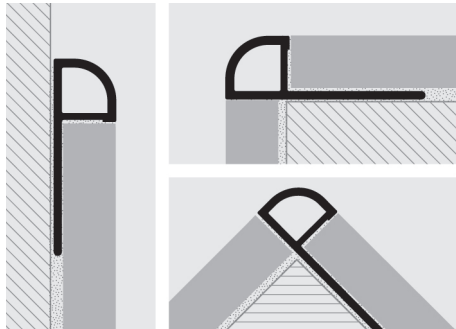

PROJOLLY QUART

SHOCKPROOF NON - TOXIC COLORED VINYL RESIN

PROJOLLY QUART is a quarter-circle rounded bead profile in shockproof non - toxic colored vinyl resin that can be applied on external corners of coverings. It can be used to close the perimeter of coverings. Its particular section, the availability in different colours also on demand and special pieces such as internal and external corners make **PROJOLLY QUART** a much sought-after profile. It can be easily matched with the wall covering and allows an elegant workmanlike application.

EXAMPLES AND INSTRUCTIONS FOR LAYING METHODS

1. Choose "PROJOLLY QUART" according to the tile thickness and desired colour.
2. Cut "PROJOLLY QUART" to the desired length and apply the adhesive on the support where the profile will be laid.
3. Press the anchoring flange of "PROJOLLY QUART" into the adhesive.
4. Lay the tiles, aligning them with the profile leaving a 2 mm joint.
5. Fill the joints between the profile and the tiles with grout, in order to avoid water stagnation.

NON-TOXIC SHOCKPROOF VINYL RESIN

bar length 2,7 lm - pack. 54 lm (white colour pack. 108 lm)

Article	H mm	€/lm	€/Pc
PJQT 08-...	8		
PJQT 10-...	10		
PJQT 125-...	12,5		

Available in the colours: 00-01-02-03-05-06-11-17-18.
Available on demand 0106 - 04 - 07 - 08 - 09 -10-12-13-14-15-16-19-20-21-22-23-24-25-26-27-28-29 with a minimum quantity order of 800 pcs. The code of the selected colour must be added to the article code. E.g.: PJQT 08-... (chosen colour white) PJQT 08-01.