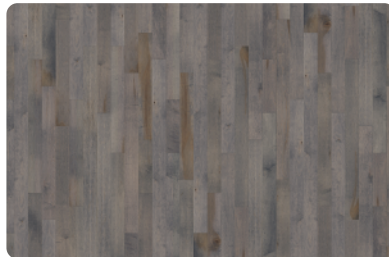

RED OAK SAVANNAH

RED OAK BUTTERSCOTCH

RED OAK GUNSTOCK

RED OAK CLEAR 40%

HARD MAPLE GREY

HARD MAPLE COGNAC

HARD MAPLE IRONSIDE

Maine Traditions PRO Series is designed exclusively for installation and builder professionals. The PRO Series is a Premium builder grade. Milled to incomparably close tolerances, ensuring a more uniform surface, reduced waste, and fool-proof ease of assembly.

Series Name	Pro Series		Species	Red Oak & Hard Maple
Finish Type	Nano Plus UV		Gloss Level	40% Semi
Bevel Profile	4 Sided Bevel		Radiant Heat	Not Approved
Thickness	3/4" Solid		Lengths	Mill Standard
Warranties	15 Year Residential Warranty			
On, Above, or Below Grade	Install on or Above Grade (no basements)			
Width	2 1/4", 3 1/4" & 5" (2 1/4" & 5" = Red Oak Only)			
Carton Specs	20 Sqft per carton			