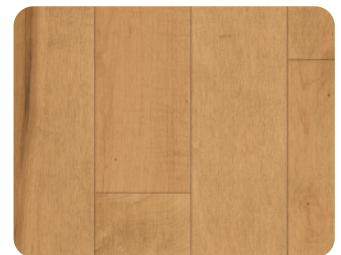

HARD MAPLE PRO MARCY