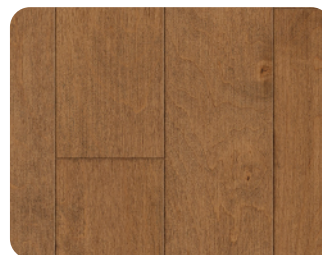

RED OAK PRO COLDEN

RED OAK PRO SKYLIGHT

RED OAK PRO HONEY

RED OAK PRO CLEAR 25%

RED OAK PRO MARCY

RED OAK PRO BLAKE

HARD MAPLE PRO CLEAR 25%

HARD MAPLE PRO MARCY

HARD MAPLE PRO COLDEN

HARD MAPLE PRO SKYLIGHT

HARD MAPLE PRO HAYSTACK

HARD MAPLE PRO DOVE

Maine Traditions PRO Series is designed exclusively for installation and builder professionals. The PRO Series is a Premium builder grade. Milled to incomparably close tolerances, ensuring a more uniform surface, reduced waste, and fool-proof ease of assembly.

Series Name	Pro Series		Species	Red Oak & Hard Maple
Finish Type	Nano Plus UV		Gloss Level	25% Satin
Bevel Profile	4 Sided Bevel		Radiant Heat	Not Approved
Thickness	3/4" Solid		Lengths	Mill Standard
Warranties	15 Year Residential Warranty			
On, Above, or Below Grade	Install on or Above Grade (no basements)			
Width	2 1/4", 3 1/4" & 5" (2 1/4" & 5" = Red Oak Only)			
Carton Specs	20 Sqft per carton			