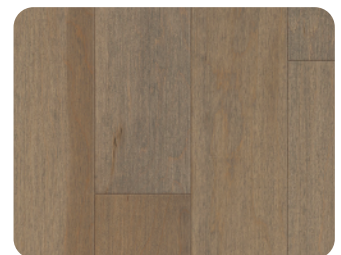

RED OAK PRO COLDEN

RED OAK PRO SKYLIGHT

RED OAK PRO HONEY

RED OAK PRO CLEAR 25%

RED OAK PRO MARCY

RED OAK PRO BLAKE

HARD MAPLE PRO CLEAR 25%

HARD MAPLE PRO MARCY

HARD MAPLE PRO COLDEN

HARD MAPLE PRO SKYLIGHT

HARD MAPLE PRO HAYSTACK

HARD MAPLE PRO DOVE

Maine Traditions PRO Series is designed exclusively for installation and builder professionals. The PRO Series is a Premium builder grade. Milled to incomparably close tolerances, ensuring a more uniform surface, reduced waste, and fool-proof ease of assembly.

Series Name	Pro Series		Species	Red Oak & Hard Maple
Finish Type	Nano Plus UV		Gloss Level	25% Satin
Bevel Profile	4 Sided Bevel		Radiant Heat	Not Approved
Thickness	3/4" Solid		Lengths	Mill Standard
Warranties	15 Year Residential Warranty			
On, Above, or Below Grade	Install on or Above Grade (no basements)			
Width	2 1/4", 3 1/4" & 5" (2 1/4" & 5" = Red Oak Only)			
Carton Specs	20 Sqft per carton			