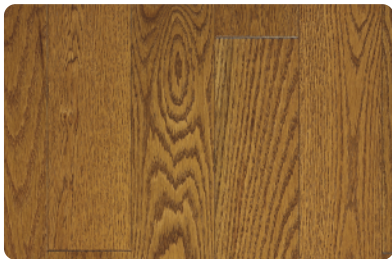

RED OAK SAVANNAH

RED OAK BUTTERSCOTCH

RED OAK GUNSTOCK

RED OAK CLEAR 40%

HARD MAPLE GREY

HARD MAPLE COGNAC

HARD MAPLE IRONSIDE

Maine Traditions PRO Series is designed exclusively for installation and builder professionals. The PRO Series is a Premium builder grade. Milled to incomparably close tolerances, ensuring a more uniform surface, reduced waste, and fool-proof ease of assembly.