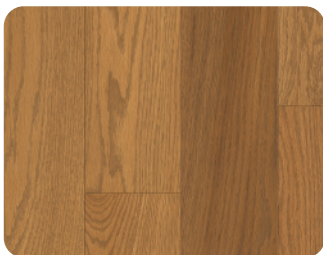

RED OAK PRO MARCY