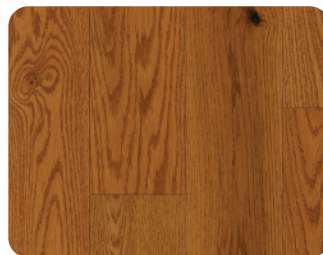

RED OAK PRO BLAKE