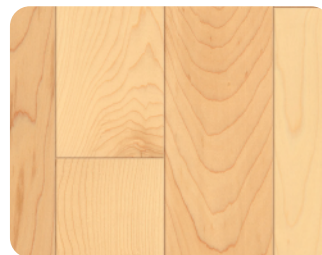

HARD MAPLE PRO CLEAR 25%