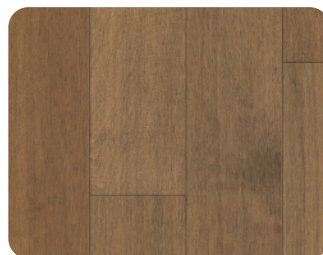

RED OAK PRO COLDEN

RED OAK PRO SKYLIGHT

RED OAK PRO HONEY

RED OAK PRO CLEAR 25%

RED OAK PRO MARCY

RED OAK PRO BLAKE

HARD MAPLE PRO CLEAR 25%

HARD MAPLE PRO MARCY

HARD MAPLE PRO COLDEN

HARD MAPLE PRO SKYLIGHT

HARD MAPLE PRO HAYSTACK

HARD MAPLE PRO DOVE

Maine Traditions PRO Series is designed exclusively for installation and builder professionals. The PRO Series is a Premium builder grade. Milled to incomparably close tolerances, ensuring a more uniform surface, reduced waste, and fool-proof ease of assembly.

Series Name	Pro Series		Species	Red Oak & Hard Maple
Finish Type	Nano Plus UV		Gloss Level	25% Satin
Bevel Profile	4 Sided Bevel		Radiant Heat	Not Approved
Thickness	3/4" Solid		Lengths	Mill Standard
Warranties	15 Year Residential Warranty			
On, Above, or Below Grade	Install on or Above Grade (no basements)			
Width	2 1/4", 3 1/4" & 5" (2 1/4" & 5" = Red Oak Only)			
Carton Specs	20 Sqft per carton			