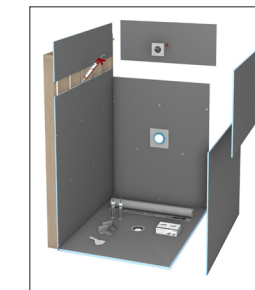

wedi Shower Kit – Ligno® (Curbless Access)

*Found in each wedi Fundo Ligno kit:

- Fundo Ligno Shower Base
- wedi 36 in. OR 48 in. x 60 in. x 1/2 in. Building Panels
- wedi Fundo Kit Drain Standard
- wedi Joint Sealant (10.5 oz tubes)
- wedi Sealant 620 (10.5 oz tubes)
- wedi Fastener Kit
- wedi Corner Putty Knife
- wedi Mixing Valve Flexi Collar
- wedi Flexi Collar
- wedi Subliner Dry Mat
- wedi Subliner Dry Sealing Tape Outside Corner