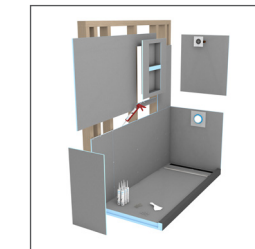

wedi Shower Kit – Riolito® neo (Linear Drain)

*Found in each wedi Fundo Riolito neo kit:

- Fundo Riolito neo Line Module
- Fundo Riolito neo Extension Module
- wedi 36 in. x 60 in. x 1/2 in. Building Panels
- wedi Full Foam Curb, Lean
- wedi Riolito Drain Kit
- wedi Fundo Riolito Standard Cover Plate
- wedi Joint Sealant (8 10.5 oz tubes)
- wedi Fastener Kit
- wedi Corner Putty Knife
- wedi Mixing Valve Flexi Collar
- wedi Flexi Collar