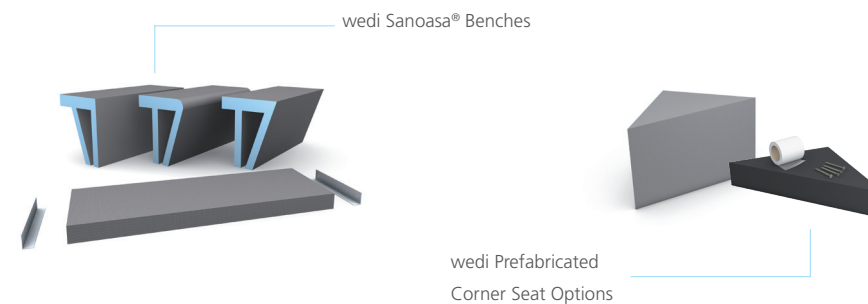

THE WEDI FUNDO LIGNO®

One of the newest Fundo models with a floor level ¾ in. profile designed especially for recessing a shower base into a suspended floor structure to create an even floor, barrier-free entry shower. Like all wedi shower bases it is pre-sloped, and waterproof. It comes with 4 in. x 4 in. drain cover and is customizable on-site. Use with our new wedi Fundo Ligno Recess Installation Kit!

A VARIETY OF PRODUCT SOLUTIONS FOR SPECIAL APPLICATIONS

wedi Vapor 85 and wedi Sealant 620
For steam rooms which are constantly under heavy strain. wedi Vapor 85 is both a panel type sealing system and a building board with structural vapor barrier properties. Use wedi Sealant 620 to water and vaporproof the entire system.

wedi Shower Niches
wedi Shower Niches are the perfect fit for all your shower accessories. They come in a variety of size options and are a great addition to any kind of shower design that you may have.

wedi Prefabricated Shower Seats and Benches

wedi prefabricated shower seats and benches install much quicker and easier than metal tray or concrete seats. The smart construction enables an unequal freedom of visual design; both the seating areas and the carrier elements can not only be positioned the way you like, but also their shapes and sizes can be modified to suit.