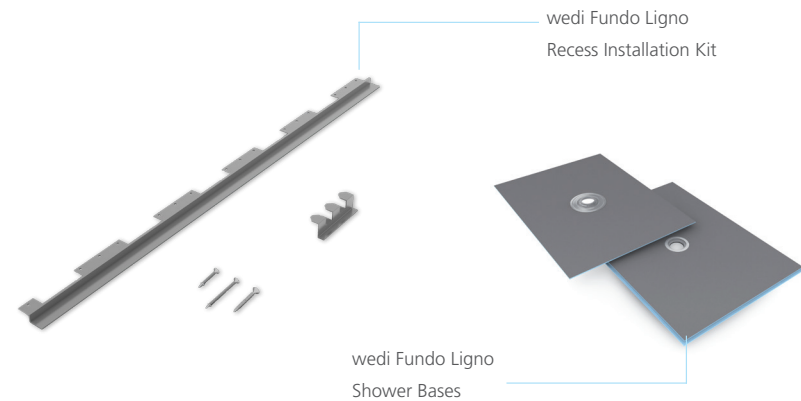

THE WEDI FUNDO LIGNO®

One of the newest Fundo models with a floor level ¾ in. profile designed especially for recessing a shower base into a suspended floor structure to create an even floor, barrier-free entry shower. Like all wedi shower bases it is pre-sloped, and waterproof. It comes with 4 in. x 4 in. drain cover and is customizable on-site. Use with our new wedi Fundo Ligno Recess Installation Kit!