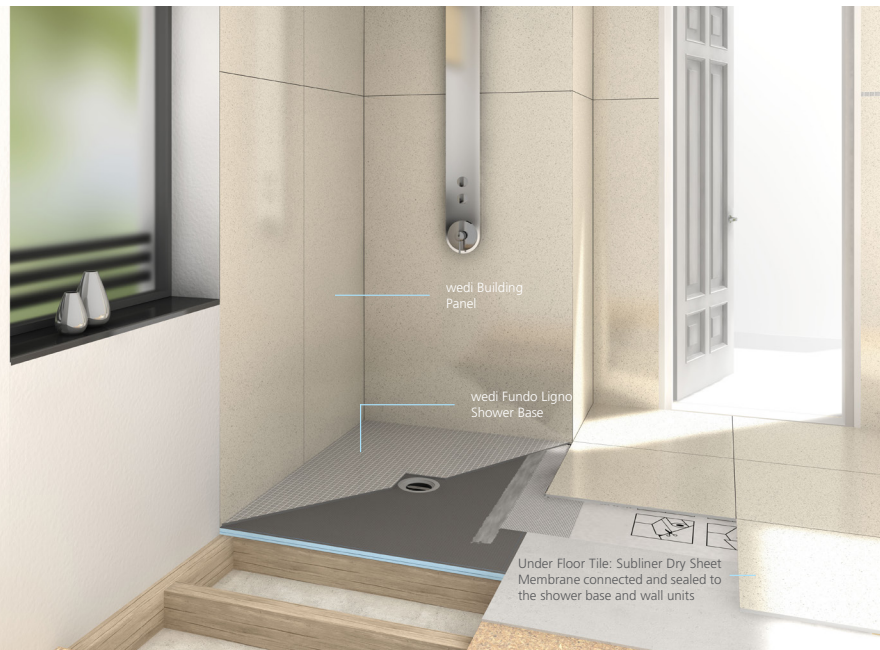

THE WEDI FUNDO LIGNO®

One of the newest Fundo models with a floor level ¾ in. profile designed especially for recessing a shower base into a suspended floor structure to create an even floor, barrier-free entry shower. Like all wedi shower bases it is pre-sloped, and waterproof. It comes with 4 in. x 4 in. drain cover and is customizable on-site. Use with our new wedi Fundo Ligno Recess Installation Kit!

wedi Shower Niches
wedi Shower Niches are the perfect fit for all your shower accessories. They come in a variety of size options and are a great addition to any kind of shower design that you may have.

wedi Prefabricated Shower Seats and Benches

wedi prefabricated shower seats and benches install much quicker and easier than metal tray or concrete seats. The smart construction enables an unequal freedom of visual design; both the seating areas and the carrier elements can not only be positioned the way you like, but also their shapes and sizes can be modified to suit.