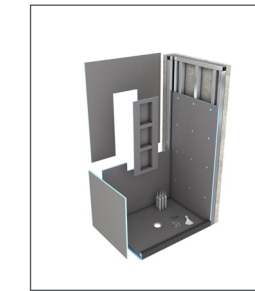

THE WEDI FUNDO LIGNO®

One of the newest Fundo models with a floor level ¾ in. profile designed especially for recessing a shower base into a suspended floor structure to create an even floor, barrier-free entry shower. Like all wedi shower bases it is pre-sloped, and waterproof. It comes with 4 in. x 4 in. drain cover and is customizable on-site. Use with our new wedi Fundo Ligno Recess Installation Kit!

wedi Prefabricated Shower Seats and Benches

wedi prefabricated shower seats and benches install much quicker and easier than metal tray or concrete seats. The smart construction enables an unequal freedom of visual design; both the seating areas and the carrier elements can not only be positioned the way you like, but also their shapes and sizes can be modified to suit.

wedi Shower Kit – Primo® (Offset or Center Location Point Drain)

*Found in each wedi Fundo Primo kit:

- Fundo Primo Shower Base
- wedi 36 in. or 48 in. x 60 in. x 1/2 in. Building Panels
- wedi Full Foam Curb, Lean
- wedi Fundo Kit Drain Standard
- wedi Joint Sealant (10.5 oz. tubes)
- wedi Fastener Kit
- wedi Corner Putty Knife
- wedi Mixing Valve Flexi Collar
- wedi Flexi Collar