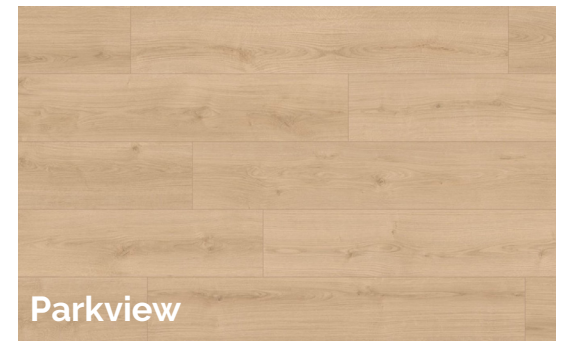

EURO CLASSIC LAMINATE

FUZION™
beyond expectation

Showcases stunning realism through a carefully created collection of classical colours, The Euro Classic collection promises to provide value, and a natural look and feel.