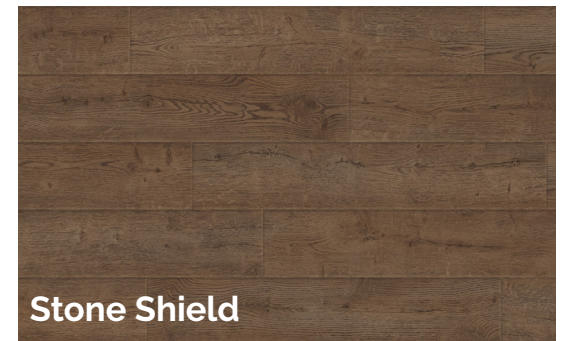

EURO CLASSIC LAMINATE

FUZION™
beyond expectation

Showcases stunning realism through a carefully created collection of classical colours, The Euro Classic collection promises to provide value, and a natural look and feel.

EURO CLASSIC

LAMINATE

FUZION™
beyond expectation

PRODUCT SPECIFICATIONS

Structure	Laminate planks
Width	7.6"
Thickness	5/16" / 8mm
Length	54.45"
Edge Detail	4-sided microbevel
Finish	Authentic emboss
Rating	AC4
Additional Features	Micro scratch protection
Installation	Angle Drop
Suitable Location	On, above or below grade
Certification	Green Guard Gold
Radiant Heat	Suitable for use with hydronic systems
Warranty	30-year limited residential wear, 15-year limited commercial wear
\$ - \$\$\$\$	\$