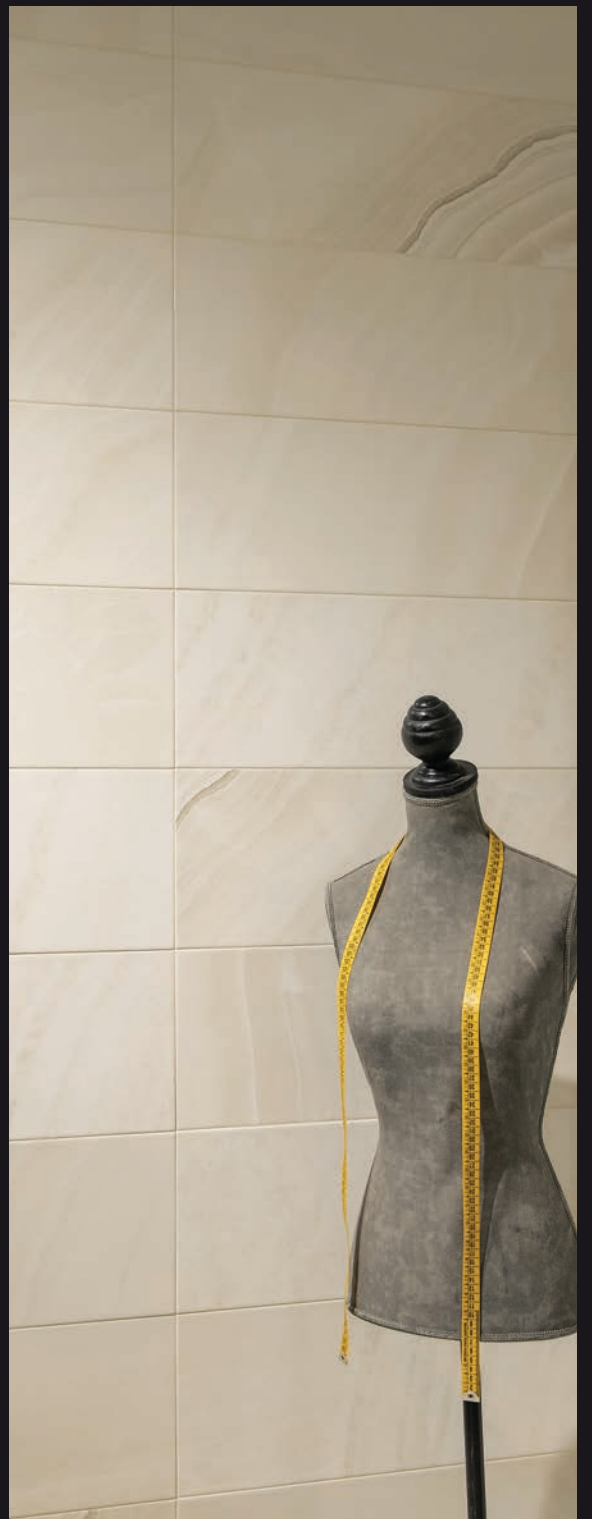

DAVOS ARENA 25x73 cm.

25x73 cm.

BRILLO / SHINE

WHITE BODY TILES