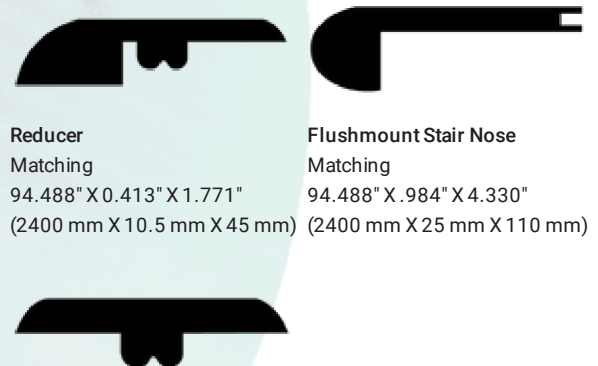

www.beaulieucanada.com

Product Specifications

Brand	HydraLuxe
Collection	Expedition
Style Name	Pinenut
Style Number	6047
Construction	Engineered Luxury Vinyl
Sub Category	WPC
Format	Plank
Material	Virgin PVC
Core Material	70% Vinyl / 30% Calcium Carbonate
Backing	Cork
Design	Wood
Wear Layer Thickness	0.022" (0.55 mm)
Vinyl Thickness	0.079 " (2 mm)
Core Thickness	0.197 " (5 mm)
Backing Thickness	0.059 " (1.5 mm)
Total Thickness	0.335" (8.5 mm)
Width	8,858" (225 mm)
Length(s)	72.047" (1830 mm)
Edges	4-Sided Micro Bevel
Locking System	Välinge 5G: Drop Lock
Finish	Registered Embossed
Top Surface	UV-Cured Acrylic
Abrasion Resistance	General Commercial Use
Gloss	Mat
IIC	72
STC	71
Formaldehyde	E1
Pattern Repeat	4
Certifications	BLC Certification, Designers' Choice, Phthalates Free, E1 Certified, FloorScore, GreenGuard Gold Certified
Installation Method	Floating, Compatible With Embedded Radiant Heating
Residential Warranty	Manufacturing Defects <i>Lifetime</i> Wear <i>Lifetime</i> Stain Resistance <i>Lifetime</i> Fade <i>Lifetime</i> No Questions Asked Replacement <i>Minimum 30 Days</i> Waterproof <i>Lifetime</i> Petproof <i>Lifetime</i>
Commercial Warranty	Manufacturing Defects <i>15 Years</i> Wear <i>15 Years</i> Stain Resistance <i>15 Years</i> Fade <i>15 Years</i> Waterproof <i>Lifetime</i> Petproof <i>Lifetime</i>

Moldings

Reducer	Flushmount Stair Nose
Matching	Matching
94.488" X 0.413" X 1.771"	94.488" X .984" X 4.330"
(2400 mm X 10.5 mm X 45 mm)	(2400 mm X 25 mm X 110 mm)

T-Molding
Matching
94.488" X 0.413" X 1.771"
(2400 mm X 10.5 mm X 45 mm)