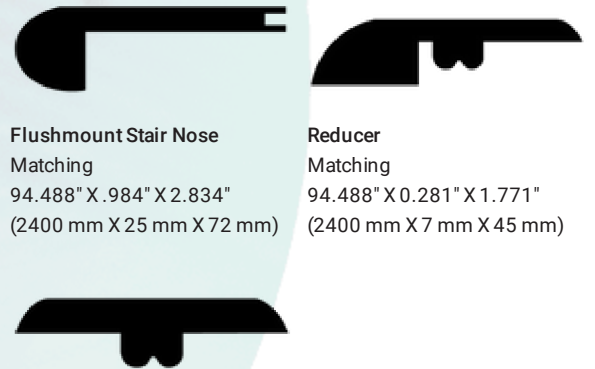

Moldings

Flushmount Stair Nose	Reducer
Matching	Matching
94.488" X .984" X 2.834"	94.488" X 0.281" X 1.771"
(2400 mm X 25 mm X 72 mm)	(2400 mm X 7 mm X 45 mm)

T-Molding
Matching
94.488" X 0.315" X 1.771"
(2400 mm X 8 mm X 45 mm)