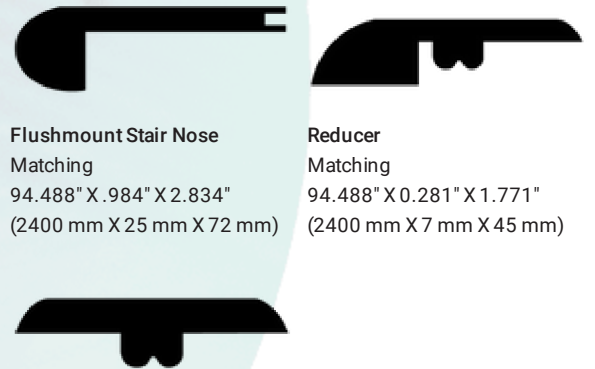

Product Specifications

Brand	HydraLuxe Rigid
Collection	Oceania
Style Name	Cobia
Style Number	2192
Construction	Engineered Luxury Vinyl
Sub Category	SPC
Format	Plank
Material	Virgin PVC
Core Material	70% Calcium Carbonate / 30% Vinyl
Backing	Ixpe Foam
Design	Wood
Wear Layer Thickness	0.012" (0.3 mm)
Vinyl Thickness	n/a
Core Thickness	0.157" (4 mm)
Backing Thickness	0.0394" (1 mm)
Total Thickness	0.197" (5 mm)
Width	7.087" (180 mm)
Length(s)	48.031" (1220 mm)
Edges	4-Sided Micro Bevel
Locking System	Välinge 5Gi
Finish	Medium Embossed
Top Surface	UV-Cured Polyurethane & Ceramic Bead Technology
Abrasion Resistance	Heavy Residential & Light Commercial Use
Gloss	Mat
IIC	71
STC	71
Formaldehyde	E1
Pattern Repeat	5
Certifications	BLC Certification, Phthalates Free, E1 Certified, FloorScore, GreenGuard Gold Certified
Installation Method	Floating, Compatible With Embedded Radiant Heating
Residential Warranty	Manufacturing Defects <i>Lifetime</i> Wear <i>Lifetime</i> Stain Resistance <i>Lifetime</i> Fade <i>Lifetime</i> No Questions Asked Replacement <i>Minimum 30 Days</i> Waterproof <i>Lifetime</i> Petproof <i>Lifetime</i>
Light Commercial Warranty	Manufacturing Defects <i>5 Years</i> Wear <i>5 Years</i> Stain Resistance <i>5 Years</i> Fade <i>5 Years</i> Waterproof <i>Lifetime</i> Petproof <i>Lifetime</i>

Moldings

Flushmount Stair Nose	Reducer
Matching	Matching
94.488" X .984" X 2.834"	94.488" X 0.281" X 1.771"
(2400 mm X 25 mm X 72 mm)	(2400 mm X 7 mm X 45 mm)

T-Molding
Matching
94.488" X 0.315" X 1.771"
(2400 mm X 8 mm X 45 mm)