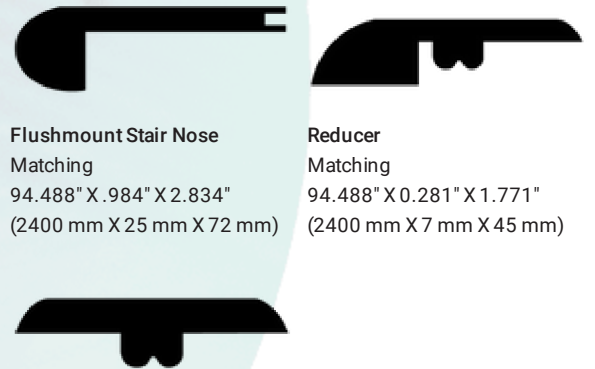

Product Specifications

Brand	HydraLuxe Rigid
Collection	Oceania
Style Name	Barracuda
Style Number	2191
Construction	Engineered Luxury Vinyl
Sub Category	SPC
Format	Plank
Material	Virgin PVC
Core Material	70% Calcium Carbonate / 30% Vinyl
Backing	Ixpe Foam
Design	Wood
Wear Layer Thickness	0.012" (0.3 mm)
Vinyl Thickness	n/a
Core Thickness	0.157" (4 mm)
Backing Thickness	0.0394" (1 mm)
Total Thickness	0.197" (5 mm)
Width	7.087" (180 mm)
Length(s)	48.031" (1220 mm)
Edges	4-Sided Micro Bevel
Locking System	Välinge 5Gi
Finish	Medium Embossed
Top Surface	UV-Cured Polyurethane & Ceramic Bead Technology
Abrasion Resistance	Heavy Residential & Light Commercial Use
Gloss	Mat
IIC	71
STC	71
Formaldehyde	E1
Pattern Repeat	5
Certifications	BLC Certification, Phthalates Free, E1 Certified, FloorScore, GreenGuard Gold Certified
Installation Method	Floating, Compatible With Embedded Radiant Heating
Residential Warranty	Manufacturing Defects <i>Lifetime</i> Wear <i>Lifetime</i> Stain Resistance <i>Lifetime</i> Fade <i>Lifetime</i> No Questions Asked Replacement <i>Minimum 30 Days</i> Waterproof <i>Lifetime</i> Petproof <i>Lifetime</i>
Light Commercial Warranty	Manufacturing Defects <i>5 Years</i> Wear <i>5 Years</i> Stain Resistance <i>5 Years</i> Fade <i>5 Years</i> Waterproof <i>Lifetime</i> Petproof <i>Lifetime</i>

Moldings

Flushmount Stair Nose	Reducer
Matching	Matching
94.488" X .984" X 2.834"	94.488" X 0.281" X 1.771"
(2400 mm X 25 mm X 72 mm)	(2400 mm X 7 mm X 45 mm)

T-Molding
Matching
94.488" X 0.315" X 1.771"
(2400 mm X 8 mm X 45 mm)