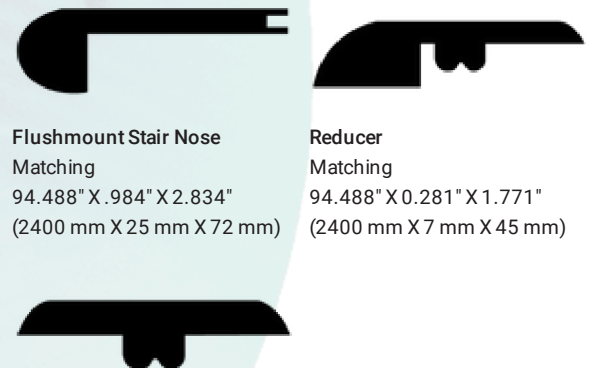

Moldings

Flushmount Stair Nose	Reducer
Matching	Matching
94.488" X .984" X 2.834"	94.488" X 0.281" X 1.771"
(2400 mm X 25 mm X 72 mm)	(2400 mm X 7 mm X 45 mm)

T-Molding
Matching
94.488" X 0.315" X 1.771"
(2400 mm X 8 mm X 45 mm)