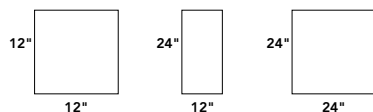

*iQ Granit is CERTIFIED asthma & allergy friendly®